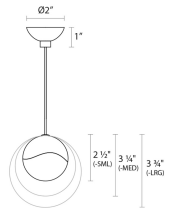

# Grapes LED Pendant Spec Sheet

SKU: 2910.13-MED    Learn more at [sonnemanlight.com](https://sonnemanlight.com)  
<https://sonnemanlight.com/grapes-led-pendant>

**Shape:** Micro-Dome Canopy    **Size:** Single Medium  
**Color/Finish:** Satin Nickel

## Dimensions

**Height:** 3.25"  
**Diameter:** 3.25"  
**Canopy/Backplate/Base:** 2"  
**Hanging Details:** 10' Adjustable Cord