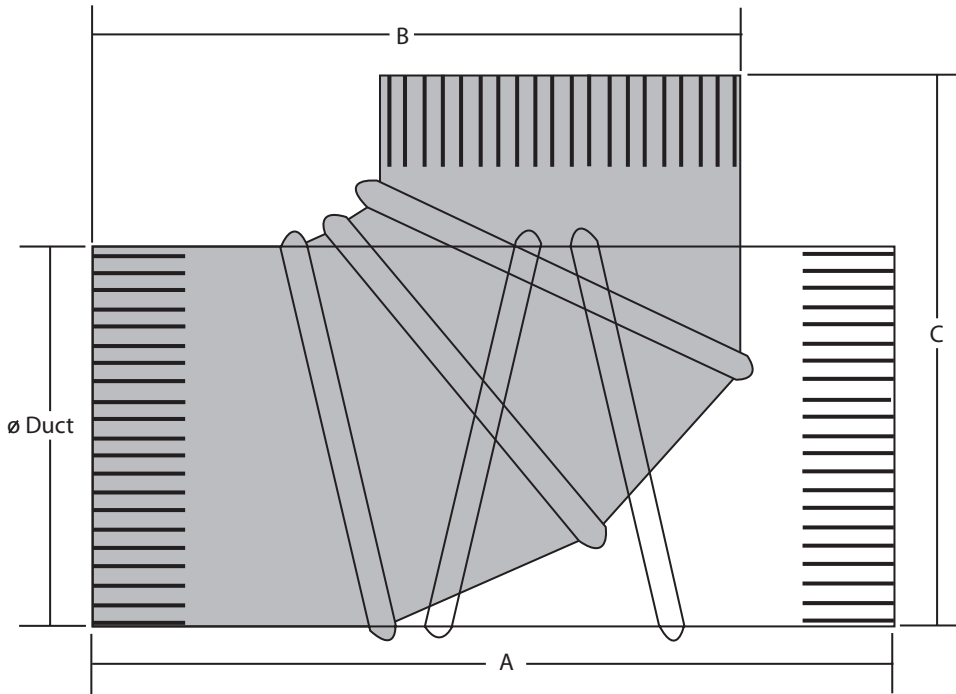

ME - Sheet Metal Round Adjustable Elbow

Adjustable from 0° - 90°

The World's Leading Producer of
Air Movement Products

6393 Powers Avenue
Jacksonville, Florida 32217-2298
P: 800.961.7370 F: 800.961.7379
www.solerpalau-usa.com

Dimensions inches/mm

Model	\varnothing Duct	A	B	C
ME-4	4	8-1/2	7	7
	102	216	178	178
ME-6	6	10-5/8	9-1/4	9-1/4
	152	270	235	235

ACCESSORY MODEL	1	2	3	4	5	REMARKS

PROJECT: _____ CONTRACTOR: _____
 LOCATION: _____ REVISION DATE: _____
 FORM NO.: _____ SUBMITTED BY: _____ DATE: _____
 ENGINEER: _____ APPROVED BY: _____ DATE: _____