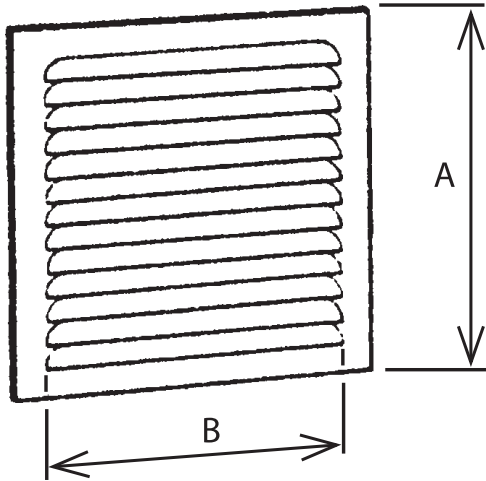

GRA - Aluminum Grill

The World's Leading Producer of
Air Movement Products
 6393 Powers Avenue
 Jacksonville, Florida 32217-2298
 P: 800.961.7370 F: 800.961.7379
 www.solerpalau-usa.com

Dimensions inches/mm

Model	A (External Dimensions)	B (Grill Area)
GRA-100	5.12 x 5.12 130 x 130	3.94 x 3.94 100 x 100
GRA-125	6.50 x 6.50 165 x 165	4.92 x 4.92 125 x 125
GRA-150	7.48 x 7.48 190 x 190	5.91 x 5.91 150 x 150
GRA-200	9.45 x 9.45 240 x 240	7.87 x 7.87 200 x 200