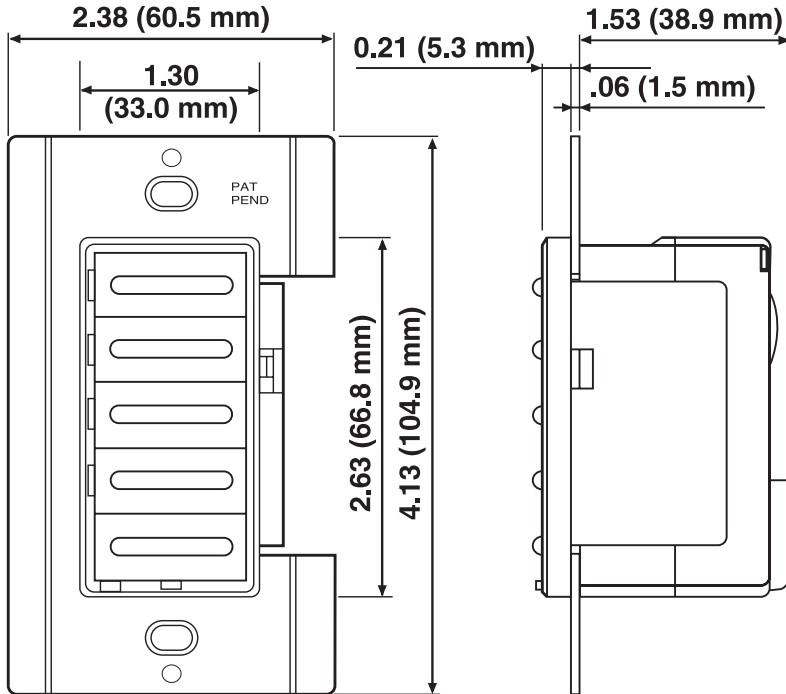

EPBT-60 - Push Button Timer

The World's Leading Producer of
Air Movement Products
6393 Powers Avenue
Jacksonville, Florida 32217-2298
P: 800.961.7370 F: 800.961.7379
www.solerpalau-usa.com

Features:

Switch Type: Single-Pole
Timer Type: Four Preset
Style: Decora
Type: Electronic
Time Range: 10-20-30-60 Minutes
Load Type: Incandescent / Inductive
Load Rating: 1000W / 20A IHP-120V
Voltage: 120 Volt AC 60Hz
Wire: 3
Neutral: Required
Color: White

ACCESSORY MODEL	1	2	3	4	5	REMARKS

PROJECT: _____ CONTRACTOR: _____
LOCATION: _____ REVISION DATE: _____
FORM NO.: _____ SUBMITTED BY: _____ DATE: _____
ENGINEER: _____ APPROVED BY: _____ DATE: _____

For more information contact us at www.solerpalau-usa.com or 1.800.961.7370 for additional submittal drawings.

Soler & Palau will not be responsible for fabrication changes or errors resulting from customer use of a non-current submittal drawing.