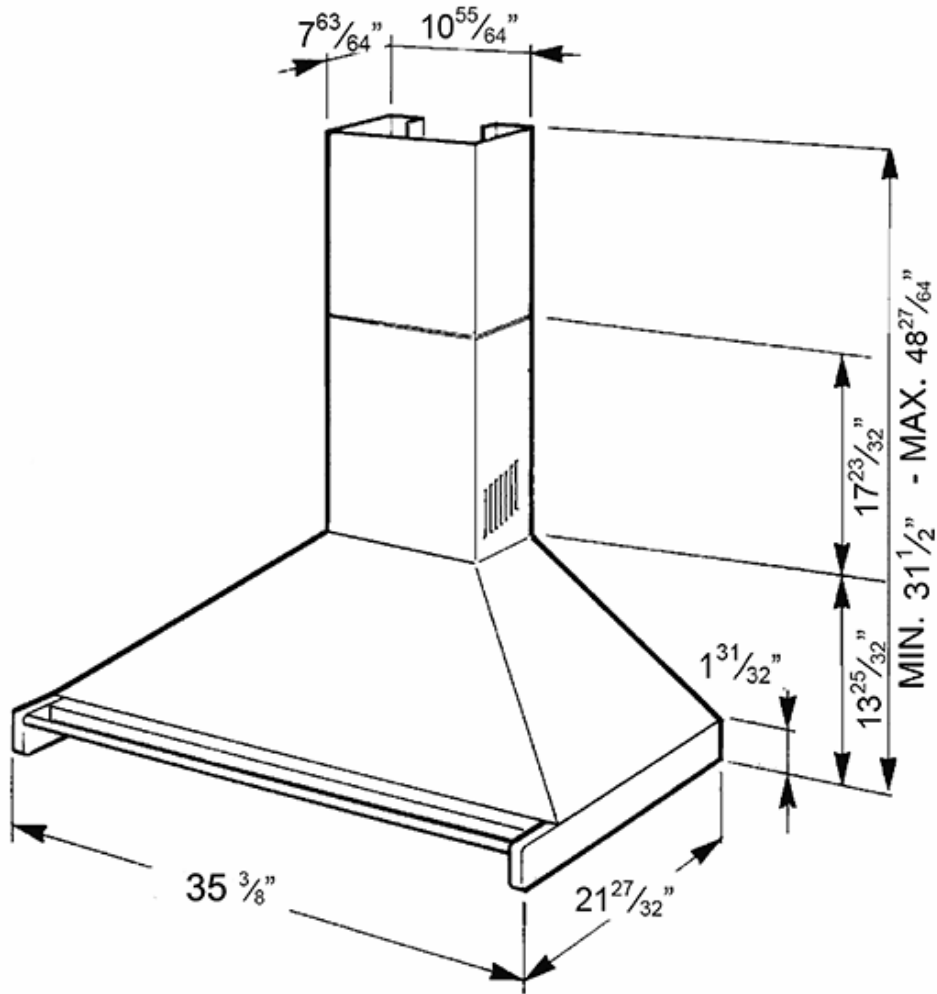

KD90XU

classic

wall mounted ventilation hood
36"
stainless steel

SMEG U.S.A. INC.
A&D BUILDING
150 EAST 58th STREET, 7th FLOOR
NEW YORK, NY, 10155
Tel. +1 212 265 5378
Fax +1 212 265 5945