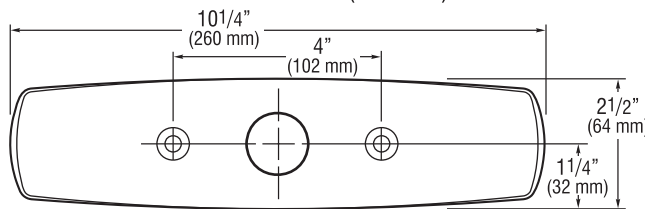

► **Description**

Sloan offers a variety of Trim Plate Kits for use with OPTIMA[®] and OPTIMA Plus[®] Faucets.

► **Specifications**

Trim Plates are Chrome Plated Brass and are available for both 4" (102 mm) and 8" (203 mm) Centerset sinks.

8 Inch Trim Plates

ETF-432-A Trim Plate for 8" (203 mm) Centerset Sink

For use with ETF-660, and ETF-770 faucets

ETF-433-A Trim Plate for 8" (203 mm) Centerset Sink

For use with ETF-660 and ETF-770 faucets with above deck mixing valve

ETF-510-A Trim Plate for 8" (203 mm) Centerset Sink

For use with EAF- 200/250/275, ELF-10, ESF-20, ETF-80, ETF-880, EBF-85, EBF-187 and ERF-885 faucets

ETF-578-A Trim Plate for 8" (203 mm) Centerset Sink