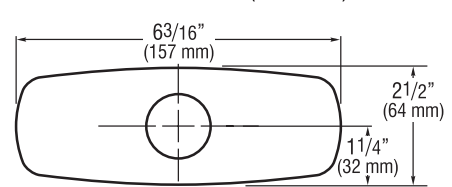

ETF-312-A Trim Plate for 4" (102 mm) Centerset Sink

For use with EAF- 200/250/275, ELF-10, ESF-20 and EBF-187 faucets