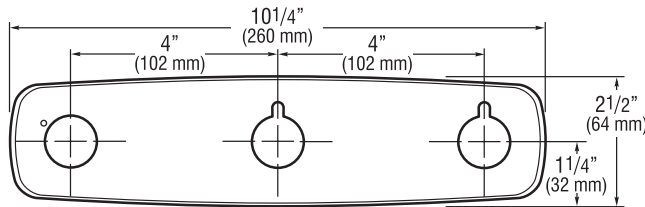

► **Description**

Sloan offers a variety of Trim Plate Kits for use with OPTIMA[®] and OPTIMA Plus[®] Faucets.

► **Specifications**

Trim Plates are Chrome Plated Brass and are available for both 4" (102 mm) and 8" (203 mm) Centerset sinks.

8 Inch Trim Plates

ETF-432-A Trim Plate for 8" (203 mm) Centerset Sink

For use with ETF-660, and ETF-770 faucets

ETF-433-A Trim Plate for 8" (203 mm) Centerset Sink

For use with ETF-660 and ETF-770 faucets with above deck mixing valve

ETF-510-A Trim Plate for 8" (203 mm) Centerset Sink

For use with EAF- 200/250/275, ELF-10, ESF-20, ETF-80, ETF-880, EBF-85, EBF-187 and ERF-885 faucets

ETF-578-A Trim Plate for 8" (203 mm) Centerset Sink