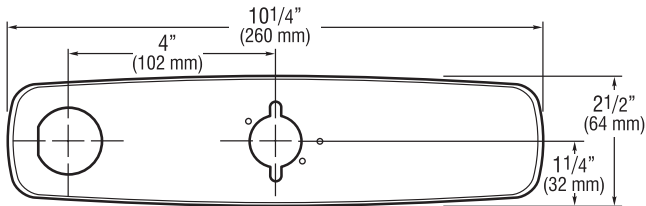

Optima Faucet Trim Plates (Continued)

8 Inch Trim Plates

ETF-608-A Trim Plate for 8" (203 mm) Centerset Sink

For use with EAF-100/150, ETF-610, ETF-700, EBF-615 and EBF-750 faucets

MIX-104-A Trim Plate for 8" (203 mm) Centerset Sink