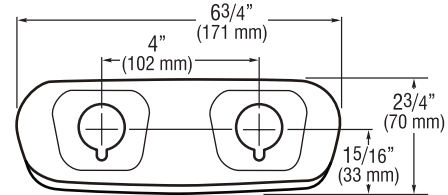

Optima Faucet Trim Plates (Continued)

8 Inch Trim Plates

ETF-608-A Trim Plate for 8" (203 mm) Centerset Sink

For use with EAF-100/150, ETF-610, ETF-700, EBF-615 and EBF-750 faucets

MIX-104-A Trim Plate for 8" (203 mm) Centerset Sink

For use with ELF-10, ESF-20, ETF-80, ETF-880, EBF-85 and EBF-187 faucets with above deck mixing valve

MIX-106-A Trim Plate for 8" (203 mm) Centerset Sink

For use with ETF-610, ETF-700, EBF-615 and EBF-750 faucets with above deck mixing valve

4 Inch Trim Plates

ETF-314-A Trim Plate for 4" (102 mm) Centerset Sink

For use with ETF-660 and ETF-770 faucets with above deck mixing valve

ETF-607-A Trim Plate for 4" (102 mm) Centerset Sink

For use with EAF-100/150, ETF-610, ETF-700, EBF-615 and EBF-750 faucets

ETF-640-A Trim Plate for 4" (102 mm) Centerset Sink

For use with ESD-30880 and ESD-35187 faucets with soap/faucet combination

ETF-662-A Trim Plate for 4" (102 mm) Centerset Sink

For use with ETF-880 faucets