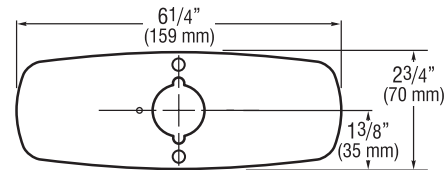

Optima Faucet Trim Plates (Continued)

8 Inch Trim Plates

ETF-608-A Trim Plate for 8" (203 mm) Centerset Sink

For use with EAF-100/150, ETF-610, ETF-700, EBF-615 and EBF-750 faucets

MIX-104-A Trim Plate for 8" (203 mm) Centerset Sink

For use with ELF-10, ESF-20, ETF-80, ETF-880, EBF-85 and EBF-187 faucets with above deck mixing valve

MIX-106-A Trim Plate for 8" (203 mm) Centerset Sink

For use with ETF-610, ETF-700, EBF-615 and EBF-750 faucets with above deck mixing valve

4 Inch Trim Plates

ETF-314-A Trim Plate for 4" (102 mm) Centerset Sink

For use with ETF-660 and ETF-770 faucets with above deck mixing valve

ETF-607-A Trim Plate for 4" (102 mm) Centerset Sink

For use with EAF-100/150, ETF-610, ETF-700, EBF-615 and EBF-750 faucets