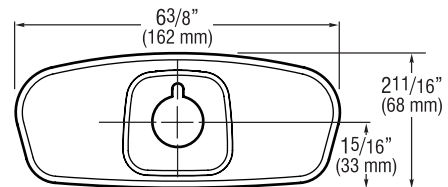

Optima Faucet Trim Plates (Continued)

8 Inch Trim Plates

ETF-608-A Trim Plate for 8" (203 mm) Centerset Sink

For use with EAF-100/150, ETF-610, ETF-700, EBF-615 and EBF-750 faucets

MIX-104-A Trim Plate for 8" (203 mm) Centerset Sink

For use with ELF-10, ESF-20, ETF-80, ETF-880, EBF-85 and EBF-187 faucets with above deck mixing valve

MIX-106-A Trim Plate for 8" (203 mm) Centerset Sink

For use with ETF-610, ETF-700, EBF-615 and EBF-750 faucets with above deck mixing valve

4 Inch Trim Plates

ETF-314-A Trim Plate for 4" (102 mm) Centerset Sink

For use with ETF-660 and ETF-770 faucets with above deck mixing valve

ETF-607-A Trim Plate for 4" (102 mm) Centerset Sink

For use with EAF-100/150, ETF-610, ETF-700, EBF-615 and EBF-750 faucets

ETF-640-A Trim Plate for 4" (102 mm) Centerset Sink

For use with ESD-30880 and ESD-35187 faucets with soap/faucet combination

ETF-662-A Trim Plate for 4" (102 mm) Centerset Sink

For use with ETF-880 faucets