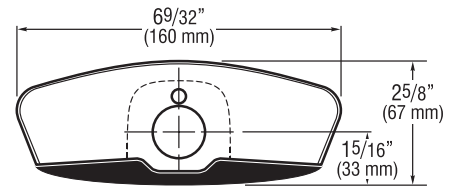

► **Description**

Sloan offers a variety of Trim Plate Kits for use with OPTIMA[®] and OPTIMA Plus[®] Faucets.

► **Specifications**

Trim Plates are Chrome Plated Brass and are available for both 4" (102 mm) and 8" (203 mm) Centerset sinks.

8 Inch Trim Plates

ETF-432-A Trim Plate for 8" (203 mm) Centerset Sink

For use with ETF-660, and ETF-770 faucets

ETF-433-A Trim Plate for 8" (203 mm) Centerset Sink

For use with ETF-660 and ETF-770 faucets with above deck mixing valve

ETF-510-A Trim Plate for 8" (203 mm) Centerset Sink

For use with EAF- 200/250/275, ELF-10, ESF-20, ETF-80, ETF-880, EBF-85, EBF-187 and ERF-885 faucets

ETF-578-A Trim Plate for 8" (203 mm) Centerset Sink

For use with ETF-600 and EBF-650 faucets

4 Inch Trim Plates

ETF-295-A Trim Plate for 4" (102 mm) Centerset Sink

For use with ETF-80 and EBF-85 faucets

ETF-299-A Trim Plate for 4" (102 mm) Centerset Sink

For use with ETF-80 and EBF-85 faucets with soap/faucet combination