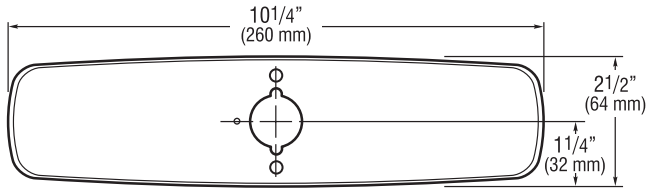

Optima Faucet Trim Plates (Continued)

8 Inch Trim Plates

ETF-608-A Trim Plate for 8" (203 mm) Centerset Sink

For use with EAF-100/150, ETF-610, ETF-700, EBF-615 and EBF-750 faucets