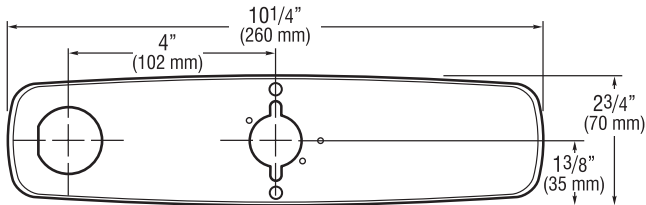

MIX-106-A Trim Plate for 8" (203 mm) Centerset Sink

For use with ETF-610, ETF-700, EBF-615 and EBF-750 faucets with above deck mixing valve