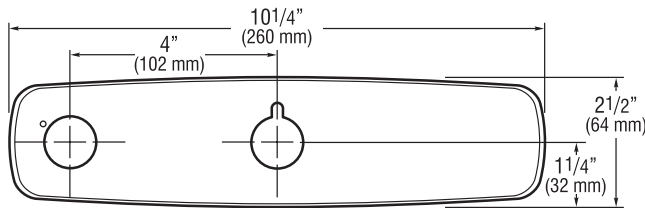

► **Description**

Sloan offers a variety of Trim Plate Kits for use with OPTIMA[®] and OPTIMA Plus[®] Faucets.

► **Specifications**

Trim Plates are Chrome Plated Brass and are available for both 4" (102 mm) and 8" (203 mm) Centerset sinks.

8 Inch Trim Plates

ETF-432-A Trim Plate for 8" (203 mm) Centerset Sink

For use with ETF-660, and ETF-770 faucets

ETF-433-A Trim Plate for 8" (203 mm) Centerset Sink

For use with ETF-660 and ETF-770 faucets with above deck mixing valve

ETF-510-A Trim Plate for 8" (203 mm) Centerset Sink

For use with EAF- 200/250/275, ELF-10, ESF-20, ETF-80, ETF-880, EBF-85, EBF-187 and ERF-885 faucets

ETF-578-A Trim Plate for 8" (203 mm) Centerset Sink