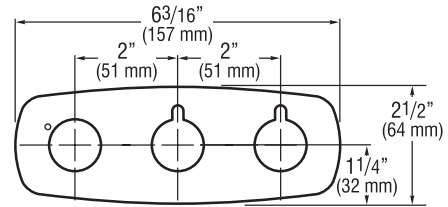

Optima Faucet Trim Plates (Continued)

8 Inch Trim Plates

ETF-608-A Trim Plate for 8" (203 mm) Centerset Sink

For use with EAF-100/150, ETF-610, ETF-700, EBF-615 and EBF-750 faucets

MIX-104-A Trim Plate for 8" (203 mm) Centerset Sink

For use with ELF-10, ESF-20, ETF-80, ETF-880, EBF-85 and EBF-187 faucets with above deck mixing valve

MIX-106-A Trim Plate for 8" (203 mm) Centerset Sink

For use with ETF-610, ETF-700, EBF-615 and EBF-750 faucets with above deck mixing valve

4 Inch Trim Plates

ETF-314-A Trim Plate for 4" (102 mm) Centerset Sink

For use with ETF-660 and ETF-770 faucets with above deck mixing valve

ETF-607-A Trim Plate for 4" (102 mm) Centerset Sink

For use with EAF-100/150, ETF-610, ETF-700, EBF-615 and EBF-750 faucets