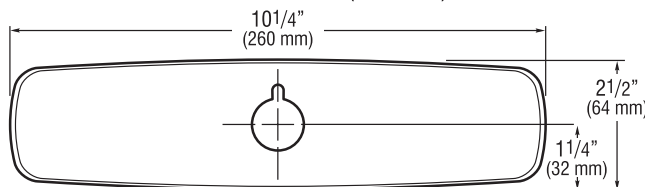

► **Description**

Sloan offers a variety of Trim Plate Kits for use with OPTIMA[®] and OPTIMA Plus[®] Faucets.

► **Specifications**

Trim Plates are Chrome Plated Brass and are available for both 4" (102 mm) and 8" (203 mm) Centerset sinks.

8 Inch Trim Plates

ETF-432-A Trim Plate for 8" (203 mm) Centerset Sink

For use with ETF-660, and ETF-770 faucets

ETF-433-A Trim Plate for 8" (203 mm) Centerset Sink

For use with ETF-660 and ETF-770 faucets with above deck mixing valve

ETF-510-A Trim Plate for 8" (203 mm) Centerset Sink

For use with EAF- 200/250/275, ELF-10, ESF-20, ETF-80, ETF-880, EBF-85, EBF-187 and ERF-885 faucets

ETF-578-A Trim Plate for 8" (203 mm) Centerset Sink