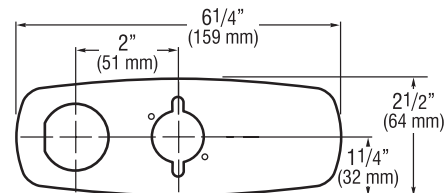

MIX-101-A Trim Plate for 4" (102 mm) Centerset Sink

For use with ELF-10, ESF-20, ETF-80, ETF-880, EBF-85 and EBF-187 faucets with above deck mixing valve

SLOAN VALVE COMPANY • 10500 SEYMOUR AVENUE • FRANKLIN PARK, IL 60131

Phone: 1-800-9-VALVE-9 or 1-847-671-4300 • Fax: 1-800-447-8329 or 1-847-671-4380 • <http://www.sloanvalve.com>