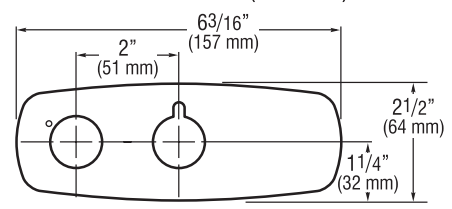

ETF-313-A Trim Plate for 4" (102 mm) Centerset Sink

For use with ETF-660 and ETF-770 faucets

(Continued on back page.)

This space for Architect/Engineer approval	
Job Name _____	Date _____
Model Specified _____	Quantity _____
Variations Specified _____	
Customer/Wholesaler _____	
Contractor _____	
Architect _____