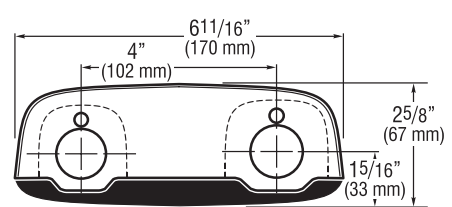

ETF-510-A Trim Plate for 8" (203 mm) Centerset Sink

For use with EAF- 200/250/275, ELF-10, ESF-20, ETF-80, ETF-880, EBF-85, EBF-187 and ERF-885 faucets

ETF-578-A Trim Plate for 8" (203 mm) Centerset Sink

For use with ETF-600 and EBF-650 faucets

4 Inch Trim Plates

ETF-295-A Trim Plate for 4" (102 mm) Centerset Sink

For use with ETF-80 and EBF-85 faucets

ETF-299-A Trim Plate for 4" (102 mm) Centerset Sink

For use with ETF-80 and EBF-85 faucets with soap/faucet combination