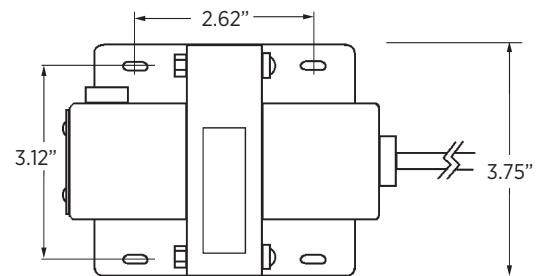

MCR-427

MICRO Plumb® PRODUCTS 24 VAC/100 VA Plug-In Transformer

Description

Class 2, Step-Down Transformer

Rating

- Output: 100 VA
- Primary: 120 VAC @ 50/60 Hz
- Secondary: 24 VAC

Specifications

- 3-Conductor X 16 GA., 6 foot long power cord
- 3-Prong plug
- Foot mounting

Usage

Recommended for use on multi-combination units or more than three lavatory/shower solenoid valves.

Water Connects Us™

Headquarters • 10500 Seymour Avenue • Franklin Park, IL 60131
P: 847-671-4300 / 800-9-VALVE-9 • F: 847-671-4380 / 800-447-8329