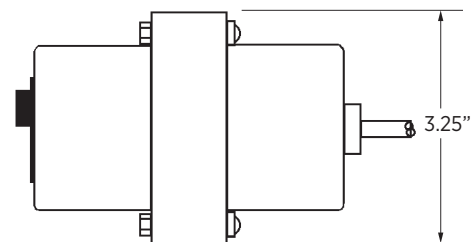

MCR-427

MICRO Plumb® PRODUCTS 24 VAC/100 VA Plug-In Transformer

Description

Class 2, Step-Down Transformer

Rating

- Output: 100 VA
- Primary: 120 VAC @ 50/60 Hz
- Secondary: 24 VAC

Specifications

- 3-Conductor X 16 GA., 6 foot long power cord
- 3-Prong plug
- Foot mounting

Usage

Recommended for use on multi-combination units or more than three lavatory/shower solenoid valves.

Water Connects Us™

Headquarters • 10500 Seymour Avenue • Franklin Park, IL 60131
P: 847-671-4300 / 800-9-VALVE-9 • F: 847-671-4380 / 800-447-8329