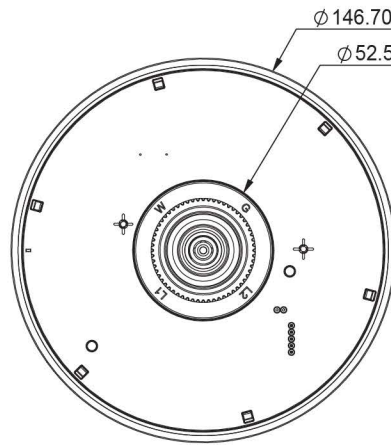

Light fixture With Smart Controller

Finials And Adaptors

Features & Benefits:

- Stainless steel 303 single push-pin actuation for quick release of luminaires
- Inner teeth allow for 360 degree alignment and locking position on SkyOutlet
- Screw-Based wire termination for maximum conductivity and wire retention
- 1/2-20 threaded rod for securing luminaires
- Slotted/phillips combo screws for flexibility in field
- Dry or damp location use
- For AC fixtures only
- Not for use with dimmer switches
- UL Luminaire Fitting E239007

- Brass electrical contact rings with Nickel plating to provide corrosion resistance protection
- Side-wire termination, accepts No.18 & No.20 AWG stranded wire
- Suitable for Luminaire support Max. 50 lbs.
- Double locking mechanism
- Tested to 200 lbs static load
- Smart features include phone control, voice control, dimming, scheduling, RGB changing ring light, back up white “emergency” light
- UL File #E306210
- Smart Controller E506538