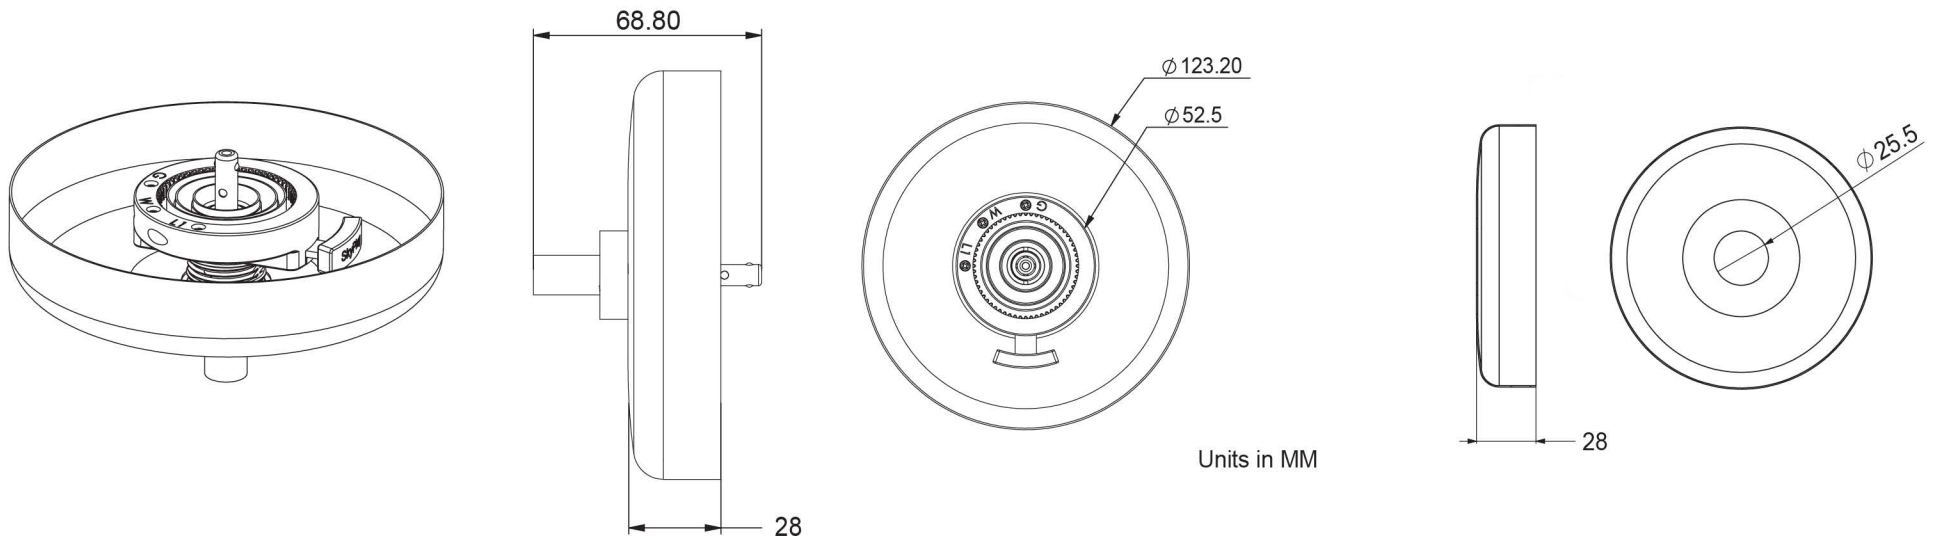

SkyPlug

Plug & Play Kit For Light Fixtures

Specs:

SkyPlug - Weight Supporting Attachment Fitting (WSAF) - designed to mate with corresponding SkyOutlet - Weight Supporting Ceiling Receptacle (WSCR) to provide electrical power and secure mounting for luminaires and electrical devices. SkyPlug devices are factory assembled into electrical equipment for simple and safe ceiling or wall plug-in installations.

Light Fixture
With SkyPlug

Finials And Adaptors

Features & Benefits:

- Stainless steel 303 single push-pin actuation for quick release of luminaires
- Inner teeth allow for 360 degree alignment and locking position on SkyOutlet
- Screw-Based wire termination for maximum conductivity and wire retention
- 1/2-20 threaded rod for securing luminaires
- Slotted/phillips combo screws for flexibility in field
- Dry or damp location use
- SkyPlug UL File #E306210
- Listed Luminaire Fitting E239007

- Brass electrical contact rings with Nickel plating to provide corrosion resistance protection
- Side-wire termination, accepts No.18 & No.20 AWG stranded wire
- Suitable for Luminaire support Max. 50 lbs.
- Double locking mechanism
- Tested to 200 lbs static load
- Universal application for assembly to wall or ceiling mounted luminaires
- CE Certified