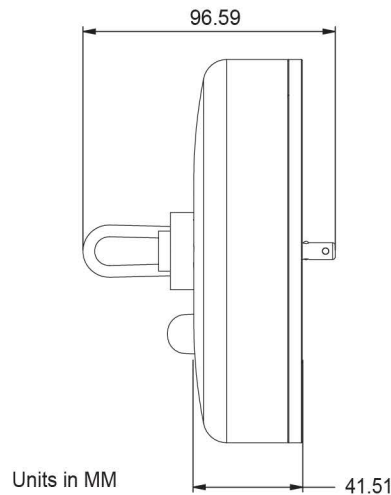

Light fixture With Smart Controller

Finials And Adaptors

Features & Benefits:

- Stainless steel 303 single push-pin actuation for quick release of luminaires
- Inner teeth allow for 360 degree alignment and locking position on SkyOutlet
- Screw-Based wire termination for maximum conductivity and wire retention
- 1/2-20 threaded rod for securing luminaires
- Slotted/phillips combo screws for flexibility in field
- Dry or damp location use
- For AC fixtures only
- Not for use with dimmer switches
- UL Luminaire Fitting E239007

- Brass electrical contact rings with Nickel plating to provide corrosion resistance protection
- Side-wire termination, accepts No.18 & No.20 AWG stranded wire
- Suitable for Luminaire support Max. 50 lbs.
- Double locking mechanism
- Tested to 200 lbs static load
- Smart features include phone control, voice control, dimming, scheduling, RGB changing ring light, back up white “emergency” light
- UL File #E306210
- Smart Controller E506538