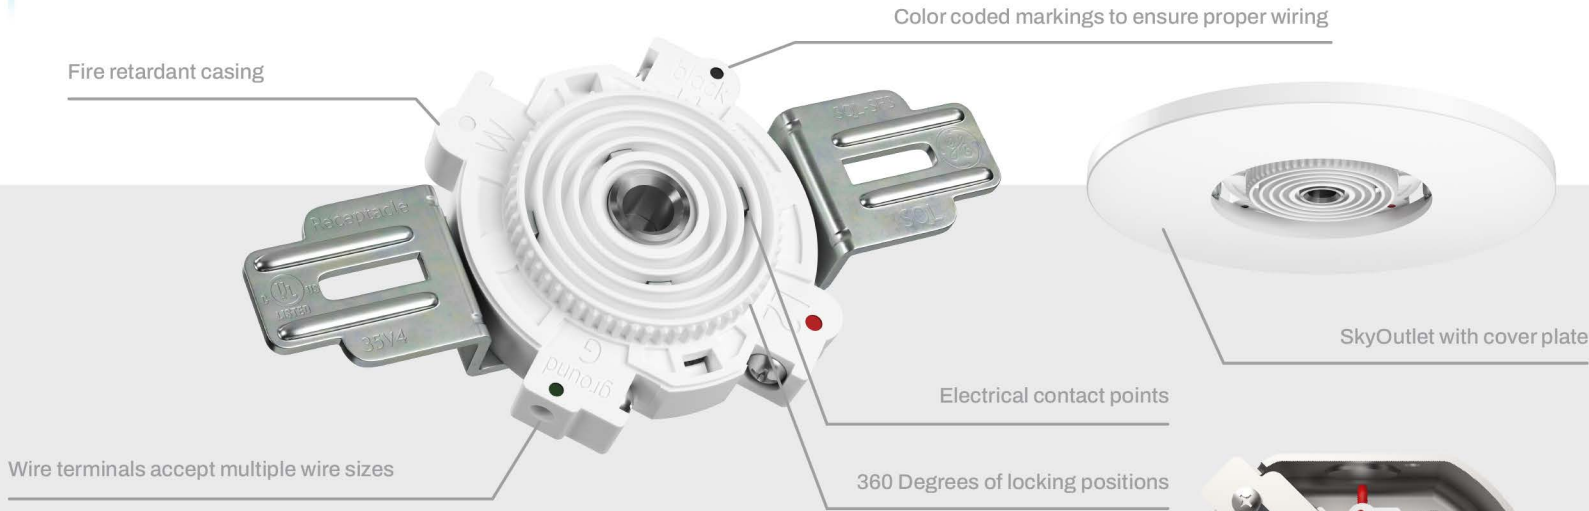

SkyOutlet

Weight Supporting Ceiling Receptacle

Specs:

SkyOutlet - Weight Supporting Ceiling Receptacle (WSCR) - designed to mate with SkyPlug Weight Supporting Attachment Fitting (WSAF) to provide electrical power and secure mounting for luminaires and other electrical equipment.

Permitted by **NEC**
ANSI/NEMA WD 6-2021
UL498