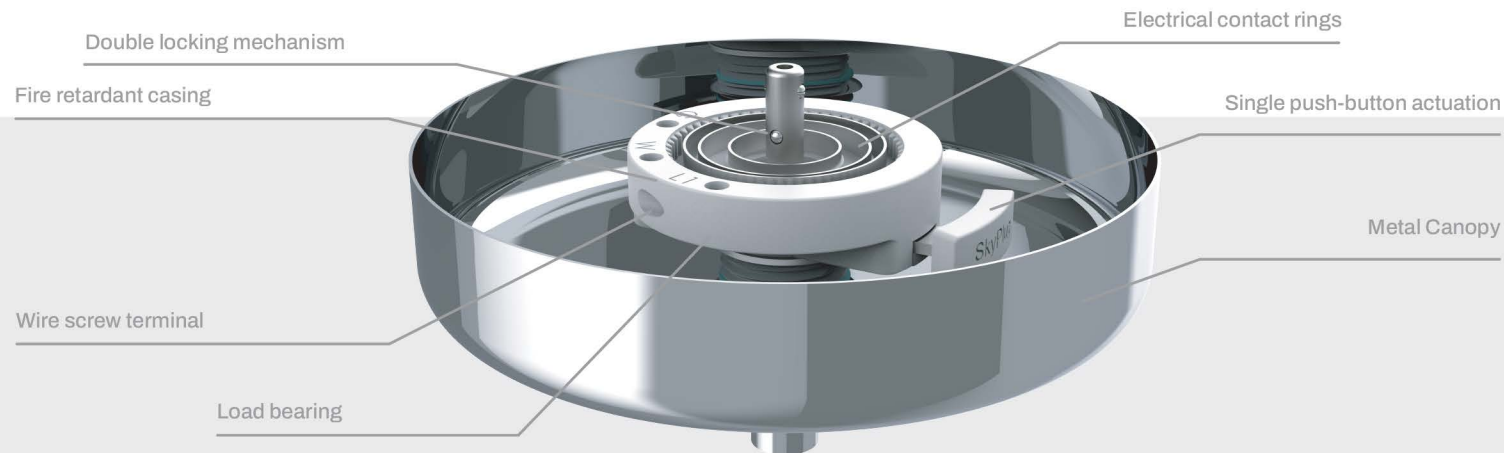

SkyPlug

Plug & Play Kit For Light Fixtures

Specs:

SkyPlug - Weight Supporting Attachment Fitting (WSAF) - designed to mate with corresponding SkyOutlet - Weight Supporting Ceiling Receptacle (WSCR) to provide electrical power and secure mounting for luminaires and electrical devices. SkyPlug devices are factory assembled into electrical equipment for simple and safe ceiling or wall plug-in installations.

Permitted by **NEC**
ANSI/NEMA WD 6-2021
UL498 UL1598

Commercial Applications

Residential Home Builder
Property Development / Multi-tenant
Hospitality
Retail

Code

NEC 2017, Article 314.27, recognizes new technology designed to power and support luminaires from a receptacle and mounting means located in or mounted directly to the box

Finials And Adaptors