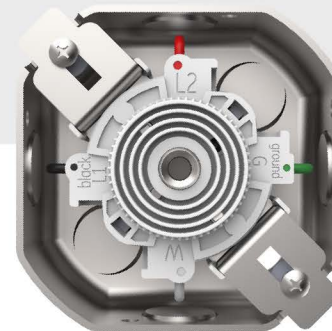

2023 Technical Data Sheet

Available Items Specs

SkyOutlet

Weight Supporting Ceiling Receptacle

Specs:

SkyOutlet - Weight Supporting Ceiling Receptacle (WSCR) - designed to mate with SkyPlug Weight Supporting Attachment Fitting (WSAF) to provide electrical power and secure mounting for luminaires and other electrical equipment.

Mounted in Junction Box

Features & Benefits:

- Easy-to-install Code compliant mounting & coupling system
- Visual color-coding aid on SkyOutlet to ensure proper wiring connection
- Low-profile for maximum wiring room in junction box, Min. size 4" x ½" outlet box.
- Meets UL 498 and CSA C22.2 No 42 Finger-Probe safety requirements
- Flame Retardent Casing Rated at 130 degrees C
- Accepts No. 12 and No. 14 AWG solid wire
- Side-wire terminal with screw taps for maximum conductivity and wire retention

Light Fixture
With SkyPlug

Features & Benefits:

- Stainless steel 303 single push-pin actuation for quick release of luminaires
- Inner teeth allow for 360 degree alignment and locking position on SkyOutlet
- Screw-Based wire termination for maximum conductivity and wire retention
- 1/2-20 threaded rod for securing luminaires
- Slotted/phillips combo screws for flexibility in field
- Dry or damp location use
- UL File #E306210

- Brass electrical contact rings with Nickel plating to provide corrosion resistance protection
- Side-wire termination, accepts No.18 & No.20 AWG stranded wire
- Suitable for Luminaire support Max. 50 lbs.
- Double locking mechanism
- Tested to 200 lbs static load
- Universal application for assembly to wall or ceiling mounted luminaires
- CE Certified