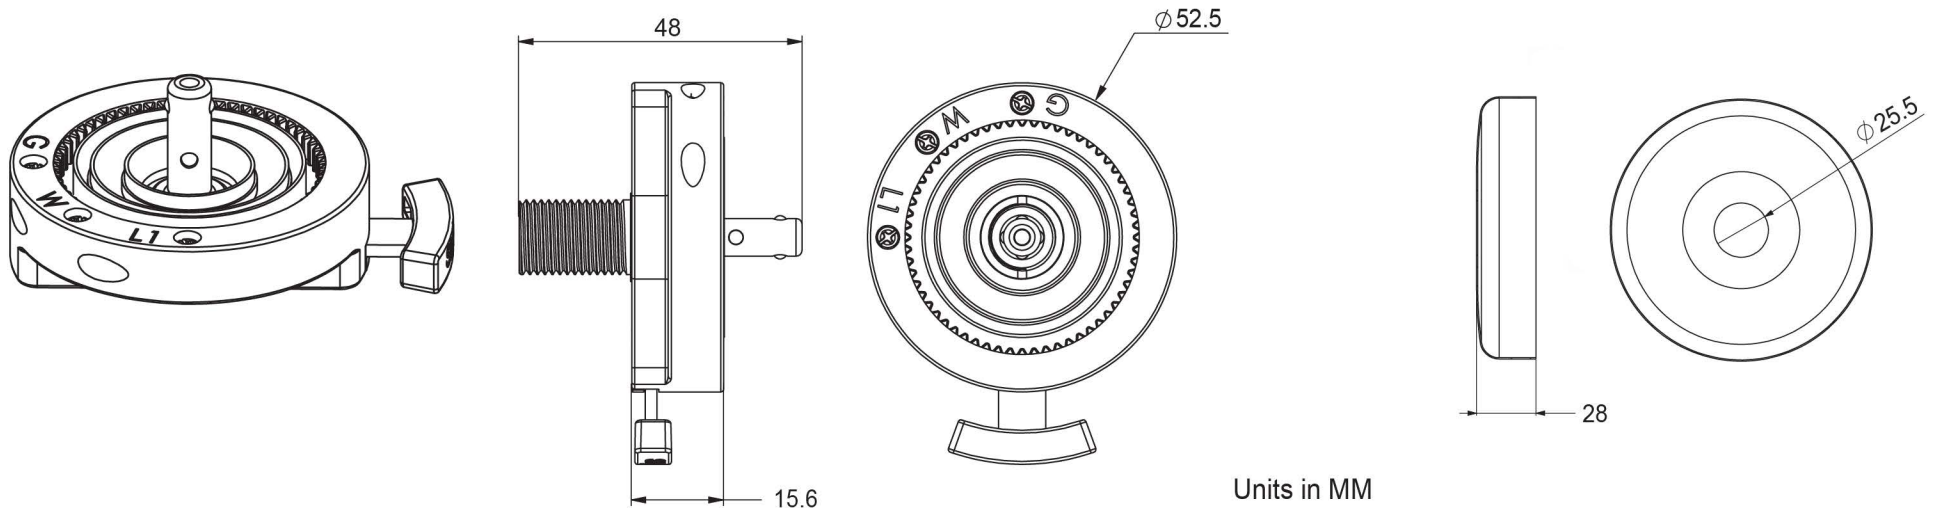

SkyPlug

Weight Supporting Attachment Fitting

Specs:

SkyPlug - Weight Supporting Attachment Fitting (WSAF) - designed to mate with corresponding SkyOutlet - Weight Supporting Ceiling Receptacle (WSCR) to provide electrical power and secure mounting for luminaires and electrical devices. SkyPlug devices are factory assembled into electrical equipment for simple and safe ceiling or wall plug-in installations.

Light Fixture
With SkyPlug

Features & Benefits:

- Stainless steel 303 single push-pin actuation for quick release of luminaires
- Inner teeth allow for 360 degree alignment and locking position on SkyOutlet
- Screw-Based wire termination for maximum conductivity and wire retention
- 1/2-20 threaded rod for securing luminaires
- Slotted/phillips combo screws for flexibility in field
- Dry or damp location use
- UL File #E306210

- Brass electrical contact rings with Nickel plating to provide corrosion resistance protection
- Side-wire termination, accepts No.18 & No.20 AWG stranded wire
- Suitable for Luminaire support Max. 50 lbs.
- Double locking mechanism
- Tested to 200 lbs static load
- Universal application for assembly to wall or ceiling mounted luminaires
- CE Certified