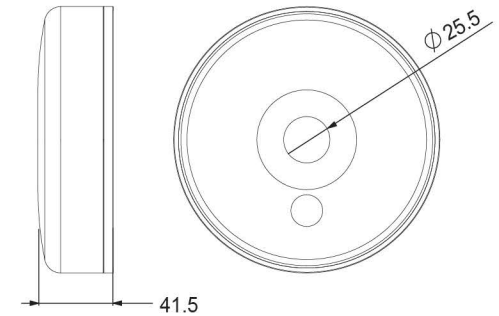

Features & Benefits:

- Stainless steel 303 single push-pin actuation for quick release of luminaires
- Inner teeth allow for 360 degree alignment and locking position on SkyOutlet
- Screw-Based wire termination for maximum conductivity and wire retention
- 1/2-20 threaded rod for securing luminaires
- Slotted/phillips combo screws for flexibility in field
- Dry or damp location use
- For AC fixtures only
- Not for use with dimmer switches
- Smart Controller E506538

- Brass electrical contact rings with Nickel plating to provide corrosion resistance protection
- Wire terminal, accepts No.18 & No.20 AWG stranded wire
- Suitable for Luminaire support Max. 50 lbs.
- Double locking mechanism
- Tested to 200 lbs static load
- Smart features include phone control, voice control, dimming, scheduling, RGB changing ring light, back up white “emergency” light
- Smart Plug UL File #E306210

“Mating System”- Must use in combination with compatible SkyOutlet mounting support

“Smart Canopy” - Center hole diameter minimum 25.5mm Height minimum 41.5mm

Commercial Applications

Residential Home Builder
Property Development / Multi-tenant
Hospitality
Retail

Code

NEC 2017, Article 314.27, recognizes new technology designed to power and support luminaires from a receptacle and mounting means located in or mounted directly to the box

Model	Description	Electrical Ratings	# Rings	Mating SkyOutlet
0252	Smart Controller	120V, 2A, 240W, 1A LED	3-L1 Live, Neutral, Ground	SR-3L, SR-4L, SR-4F