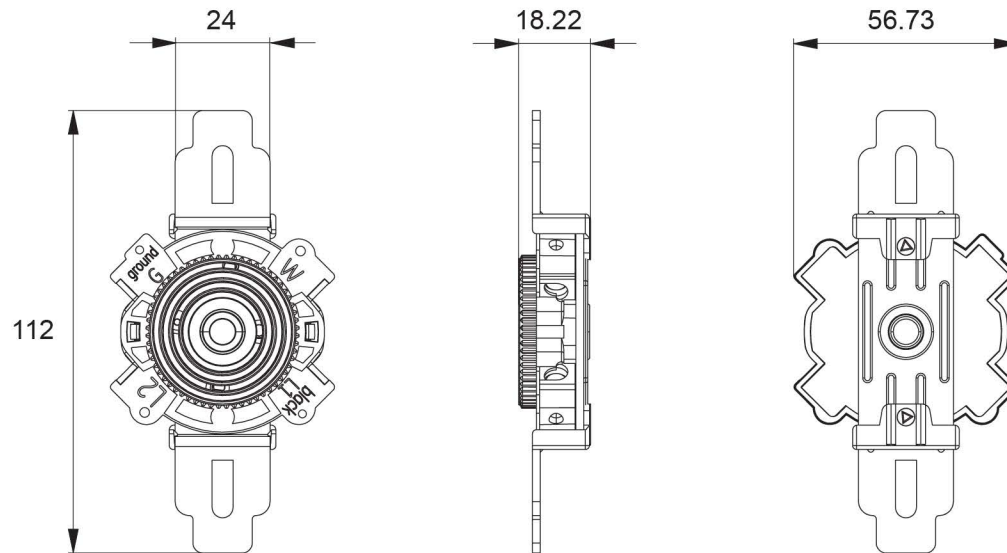

Features & Benefits:

- Easy-to-install Code compliant mounting & coupling system
- Visual color-coding aid on SkyOutlet to ensure proper wiring connection
- Low-profile for maximum wiring room in junction box, Min. size 4" x ½" outlet box.
- Meets UL 498 and CSA C22.2 No 42 Finger-Probe safety requirements
- Flame Retardent Casing Rated at 130 degrees C
- Accepts No. 12 and No. 14 AWG solid wire
- Side-wire terminal with screw taps for maximum conductivity and wire retention

- Electrical contact points are copper coated with Nickel plating for corrosion-resistance and wear protection
- Certified for Luminaire Support 50 Lbs. Max.
- Meets UL 514A Fixture/Luminaire Studs pull test with 200lb static load
- UL / cUL Listed (File # E256356)
- CE Certified
- Compliant with 2017 NEC, Article 314.27, 422.33, Article 100 definition
- 1 Year Limited Product Warranty

Units in MM

"Mating System" - Must use in combination with compatible SkyOutlet mounting support

Model	Description	Electrical Ratings	Contacts	Contact Description
SR-3L	Receptacle	125 Vac, 15A	3	L1, L2, Neutral, Ground