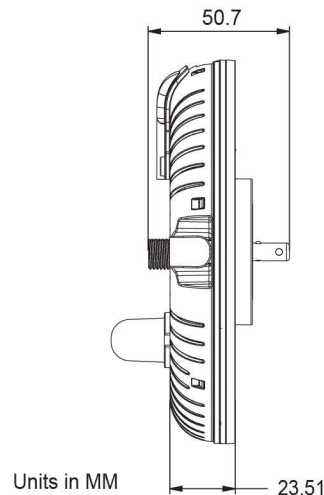

Features & Benefits:

- Stainless steel 303 single push-pin actuation for quick release of luminaires
- Inner teeth allow for 360 degree alignment and locking position on SkyOutlet
- Screw-Based wire termination for maximum conductivity and wire retention
- 1/2-20 threaded rod for securing luminaires
- Slotted/phillips combo screws for flexibility in field
- Dry or damp location use
- For AC fixtures only
- Not for use with dimmer switches
- Smart Controller E506538

- Brass electrical contact rings with Nickel plating to provide corrosion resistance protection
- Wire terminal, accepts No.18 & No.20 AWG stranded wire
- Suitable for Luminaire support Max. 50 lbs.
- Double locking mechanism
- Tested to 200 lbs static load
- Smart features include phone control, voice control, dimming, scheduling, RGB changing ring light, back up white “emergency” light
- Smart Plug UL File #E306210

“Mating System”- Must use in combination with compatible SkyOutlet mounting support

“Smart Canopy” - Center hole diameter minimum 25.5mm Height minimum 41.5mm

Commercial Applications

Residential Home Builder
Property Development / Multi-tenant
Hospitality
Retail

Code

NEC 2017, Article 314.27, recognizes new technology designed to power and support luminaires from a receptacle and mounting means located in or mounted directly to the box

Model	Description	Electrical Ratings	# Rings	Mating SkyOutlet
0252	Smart Controller	120V, 2A, 240W, 1A LED	3-L1 Live, Neutral, Ground	SR-3L, SR-4L, SR-4F