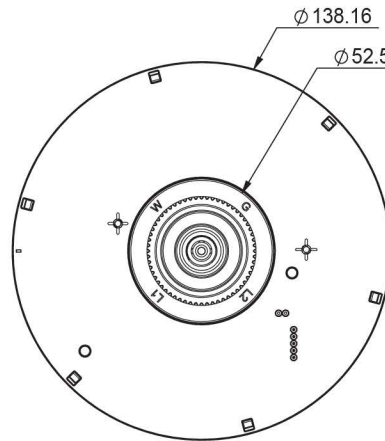

Features & Benefits:

- Stainless steel 303 single push-pin actuation for quick release of luminaires
- Inner teeth allow for 360 degree alignment and locking position on SkyOutlet
- Screw-Based wire termination for maximum conductivity and wire retention
- 1/2-20 threaded rod for securing luminaires
- Slotted/phillips combo screws for flexibility in field
- Dry or damp location use
- For AC fixtures only
- Not for use with dimmer switches
- Smart Controller E506538

- Brass electrical contact rings with Nickel plating to provide corrosion resistance protection
- Wire terminal, accepts No.18 & No.20 AWG stranded wire
- Suitable for Luminaire support Max. 50 lbs.
- Double locking mechanism
- Tested to 200 lbs static load
- Smart features include phone control, voice control, dimming, scheduling, RGB changing ring light, back up white “emergency” light
- Smart Plug UL File #E306210

“Mating System”- Must use in combination with compatible SkyOutlet mounting support

“Smart Canopy” - Center hole diameter minimum 25.5mm Height minimum 41.5mm

Commercial Applications

Residential Home Builder
Property Development / Multi-tenant
Hospitality
Retail

Code

NEC 2017, Article 314.27, recognizes new technology designed to power and support luminaires from a receptacle and mounting means located in or mounted directly to the box

Model	Description	Electrical Ratings	# Rings	Mating SkyOutlet
0252	Smart Controller	120V, 2A, 240W, 1A LED	3-L1 Live, Neutral, Ground	SR-3L, SR-4L, SR-4F