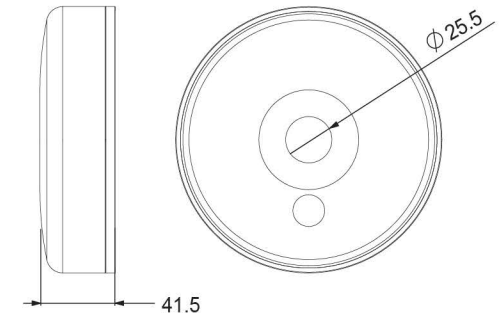

Features & Benefits:

- Stainless steel 303 single push-pin actuation for quick release of luminaires
- Inner teeth allow for 360 degree alignment and locking position on SkyOutlet
- Screw-Based wire termination for maximum conductivity and wire retention
- 1/2-20 threaded rod for securing luminaires
- Slotted/phillips combo screws for flexibility in field
- Dry or damp location use
- For AC fixtures only
- Not for use with dimmer switches
- UL Luminaire Fitting E239007

- Brass electrical contact rings with Nickel plating to provide corrosion resistance protection
- Side-wire termination, accepts No.18 & No.20 AWG stranded wire
- Suitable for Luminaire support Max. 50 lbs.
- Double locking mechanism
- Tested to 200 lbs static load
- Smart features include phone control, voice control, dimming, scheduling, RGB changing ring light, back up white “emergency” light
- UL File #E306210
- Smart Controller E506538

“Mating System”- Must use in combination with compatible SkyOutlet mounting support

“Smart Canopy” - Center hole diameter minimum 25.5mm Height minimum 41.5mm

Commercial Applications

Residential Home Builder
Property Development / Multi-tenant
Hospitality
Retail

Code

NEC 2017, Article 314.27, recognizes new technology designed to power and support luminaires from a receptacle and mounting means located in or mounted directly to the box

Model	Description	Electrical Ratings	# Rings	Mating SkyOutlet
0252	Smart Controller	120V, 2A, 240W, 1A LED	3-L1 Live, Neutral, Ground	SR-3L, SR-4L, SR-4F