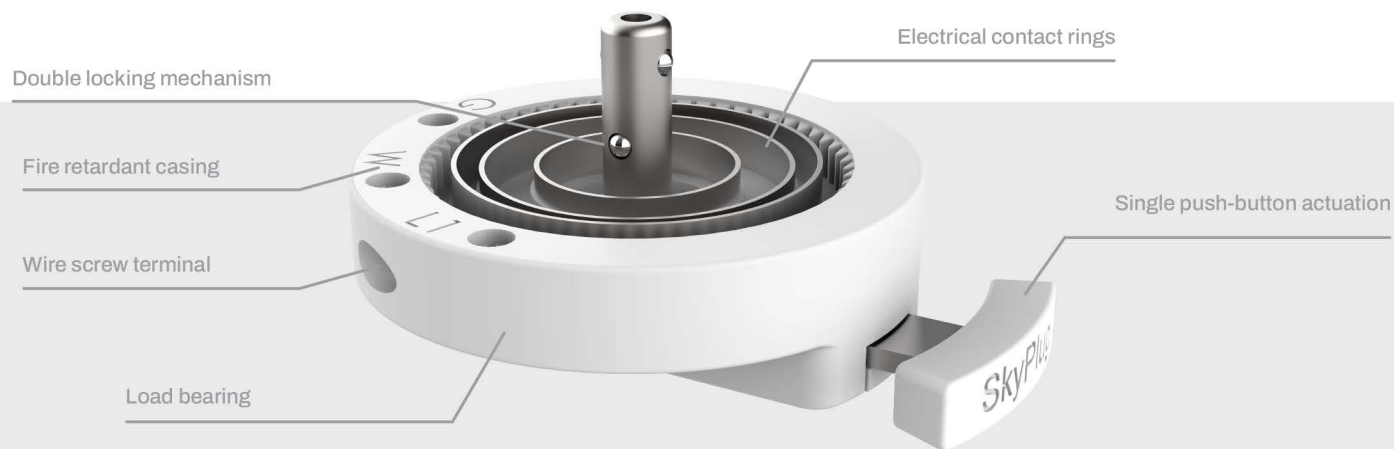

SkyPlug

Weight Supporting Attachment Fitting

Specs:

SkyPlug - Weight Supporting Attachment Fitting (WSAF) - designed to mate with corresponding SkyOutlet - Weight Supporting Ceiling Receptacle (WSCR) to provide electrical power and secure mounting for luminaires and electrical devices. SkyPlug devices are factory assembled into electrical equipment for simple and safe ceiling or wall plug-in installations.

Permitted by **NEC**
ANSI/NEMA WD 6-2021
UL498

Commercial Applications

Residential Home Builder
Property Development / Multi-tenant
Hospitality
Retail

Code

NEC 2017, Article 314.27, recognizes new technology designed to power and support luminaires from a receptacle and mounting means located in or mounted directly to the box