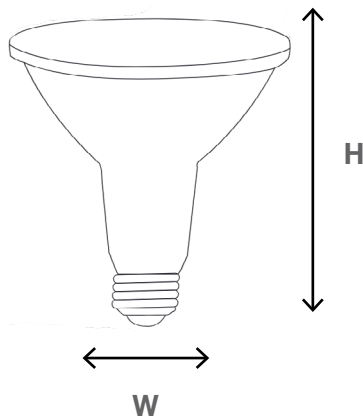

OVERVIEW

Our dimmable LED par lamp is equipped with a wide beam angle that directs bright, even light in a large area. The lamp's standard medium base allows for easy installation into existing sockets, decorative fixtures, and some outdoor fixtures. The bulb is suitable for dry or wet locations.

KEY FEATURES

- 25,000-hour lifespan
- Suitable for damp locations
- Dimmable
- Mercury- and lead-free

25,000 HOURS

SUITABLE FOR DAMP LOCATIONS

DIMMABLE

ORDERING INFORMATION

SOURCE	WATTAGE	LAMP TYPE	CCT
L = LED	15 = 15W	PAR38 = PAR38 LAMP	27 = 2700K 50 = 5000K

SPECIFICATIONS

CATALOG #	WATTS	CCT	LUMENS	CRI	VOLTAGE
LPAR38D15W-27K	15W	2700K	1250	≥80	120
LPAR38D15W-50K	15W	5000K	1250	≥80	120

DIMENSIONS

PRODUCT

PACKAGING

CATALOG #	H	W
LPAR38D15W-27K	5.08"	4.72"
LPAR38D15W-50K	5.08"	4.72"

CATALOG #	L	W	H	CASE QTY	GROSS WT
LPAR38D15W-27K	15.5"	20.6"	13.2"	24	20.6 lbs
LPAR38D15W-50K	15.5"	20.6"	13.2"	24	20.6 lbs

5-Year Limited Warranty

If this PAR38 lamp fails to operate for a 5-year period under normal consumer use (6 hours/day, 7 days/week), from the date of purchase or distribution by an energy conservation program and has been properly installed, AM Conservation Group will replace the lamp free of charge.