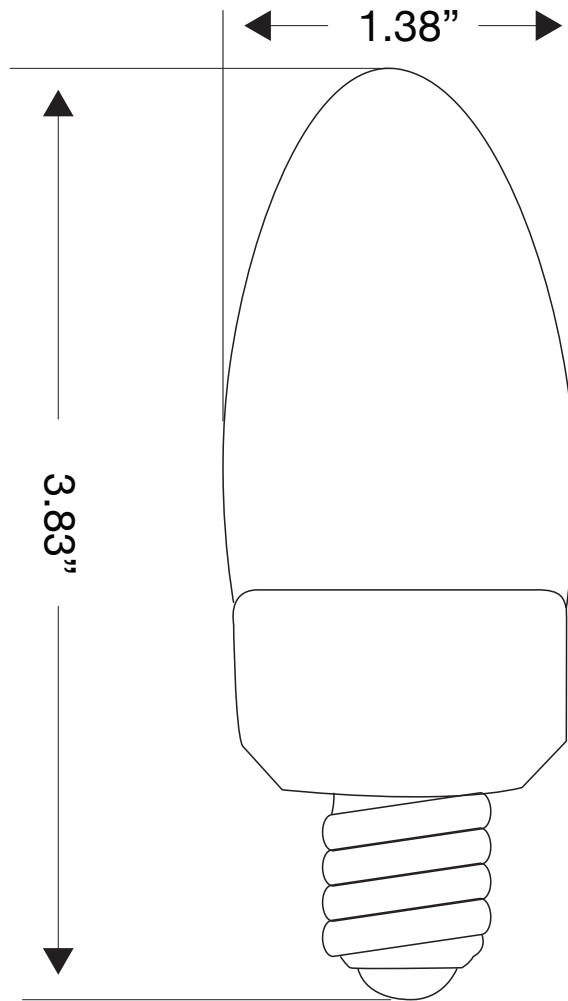

THE DIMENSIONS**

*Factors in calculating savings potential:

0.11¢ per kWh (<http://www.business.ftc.gov/documents/bus26-lighting-facts-questions-and-answers-manufacturers>)

**Dimensions are subject to change

***WARRANTY DETAILS

AM Conservation Group, Inc. guarantees to the original purchaser or recipient of this lamp that it is free from defects in material and workmanship for five years from the date of purchase. Warranty is limited to repair or replacement of the lamp. Lamps being returned must include proof of purchase.