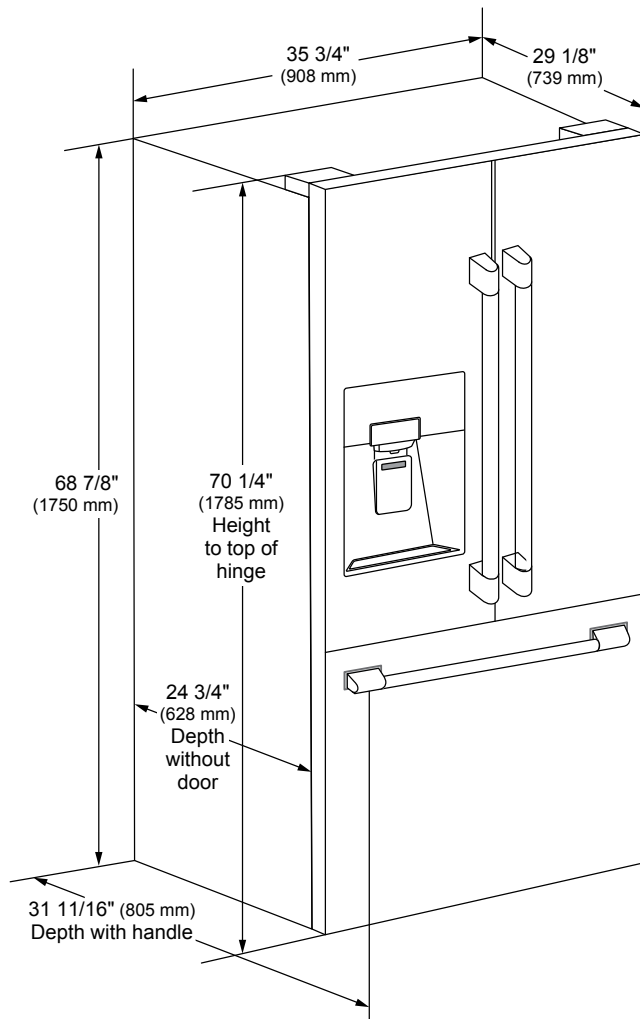

Technical Specs

Required Power Supply	115 V, 60 Hz, 15 Amp
Plug Type	3-Prong
Power Cord Length	110"

Dimensions and Weight

Overall Width (inches)	35 3/4
Overall Height (inches)	70 1/4
Overall Depth with Handles (inches)	31 11/16
Overall Depth without Handles (inches)	29 1/8
Overall Depth without Door (inches)	24 3/4
Net Weight (approx.)	298 lbs.
Shipping Weight (approx.)	317 lbs.

OVERALL PRODUCT DIMENSIONS

FRONT VIEW

Notes

Check the dimension of the cutout to install the product against the dimension stated in the installation manual. The dimensions are the recommended dimensions to install the product. (If the cutout dimension is smaller than the recommended dimension, the product cannot be installed.)

Clearances

The installation must allow for clearances to adjacent walls or cabinets.

A minimum of 2" (50 mm) clearance to the back wall is required.

A minimum of 2" (50 mm) clearance above the refrigerator is required.

A minimum of 24" (610 mm) in front of the refrigerator is required.

TOP VIEW

*Add 2 1/2" (63 mm) for door handle