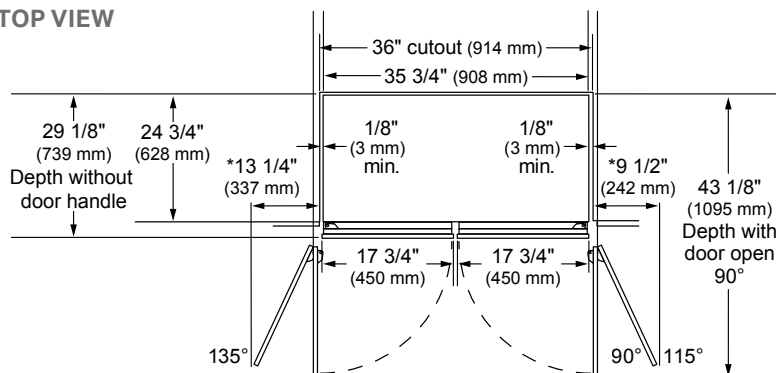

Technical Specs

Required Power Supply	115 V, 60 Hz, 15 Amp
Plug Type	3-Prong
Power Cord Length	110"

Dimensions and Weight

Overall Width (inches)	35 3/4
Overall Height (inches)	70 1/4
Overall Depth with Handles (inches)	31 11/16
Overall Depth without Handles (inches)	29 1/8
Overall Depth without Door (inches)	24 3/4
Net Weight (approx.)	298 lbs.
Shipping Weight (approx.)	317 lbs.

OVERALL PRODUCT DIMENSIONS

FRONT VIEW

Notes

Check the dimension of the cutout to install the product against the dimension stated in the installation manual. The dimensions are the recommended dimensions to install the product. (If the cutout dimension is smaller than the recommended dimension, the product cannot be installed.)

Clearances

The installation must allow for clearances to adjacent walls or cabinets.

A minimum of 2" (50 mm) clearance to the back wall is required.

A minimum of 2" (50 mm) clearance above the refrigerator is required.

A minimum of 24" (610 mm) in front of the refrigerator is required.

TOP VIEW

*Add 2 1/2" (63 mm) for door handle