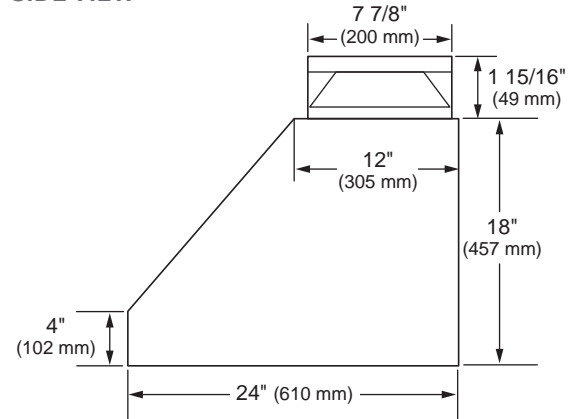

SKSPH3602S 36" PRO-STYLE WALL HOOD

Dimensions and Weight

Overall Width (inches)	35 7/8"
Overall Height (inches)	18"
Overall Depth (inches)	24"
Net Weight (approx.)	59.7 lbs
Shipping Weight (approx.)	79 lbs

Optional Accessories

12" Duct Cover	SKSDC360S

Warranty Summary*

Full Warranty, Parts & Labor	3 Years

OVERALL PRODUCT DIMENSIONS

TOP VIEW

SIDE VIEW

BACK VIEW

*These warranties give you specific legal rights and you may have other rights that vary from state to state. For complete warranty details, refer to your Use & Care manual.