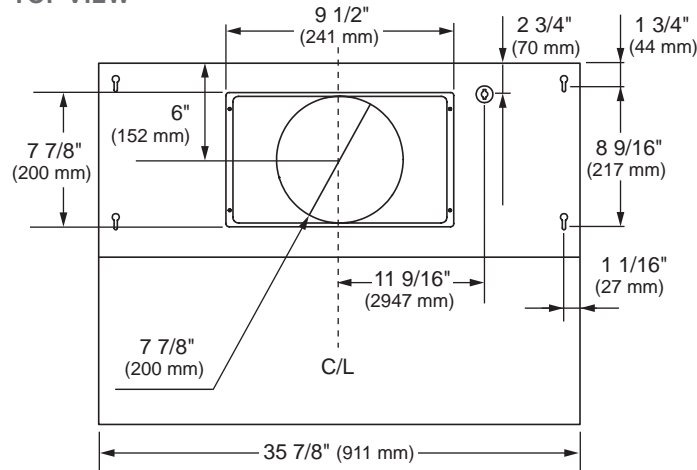

SKSPH3602S 36" PRO-STYLE WALL HOOD

Dimensions and Weight

Overall Width (inches)	35 7/8"
Overall Height (inches)	18"
Overall Depth (inches)	24"
Net Weight (approx.)	59.7 lbs
Shipping Weight (approx.)	79 lbs

Optional Accessories

12" Duct Cover	SKSDC360S

Warranty Summary*

Full Warranty, Parts & Labor	3 Years

OVERALL PRODUCT DIMENSIONS

TOP VIEW