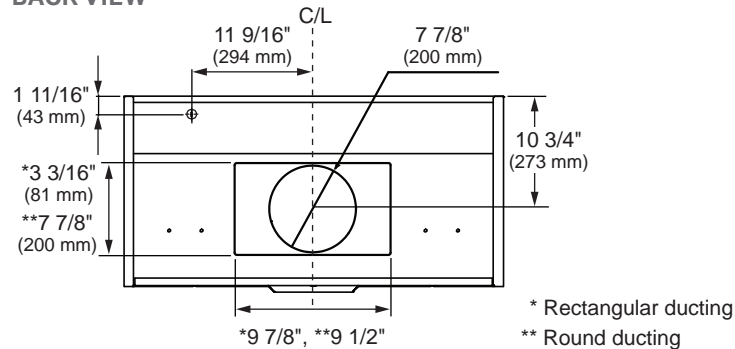

BACK VIEW

*These warranties give you specific legal rights and you may have other rights that vary from state to state. For complete warranty details, refer to your Use & Care manual.