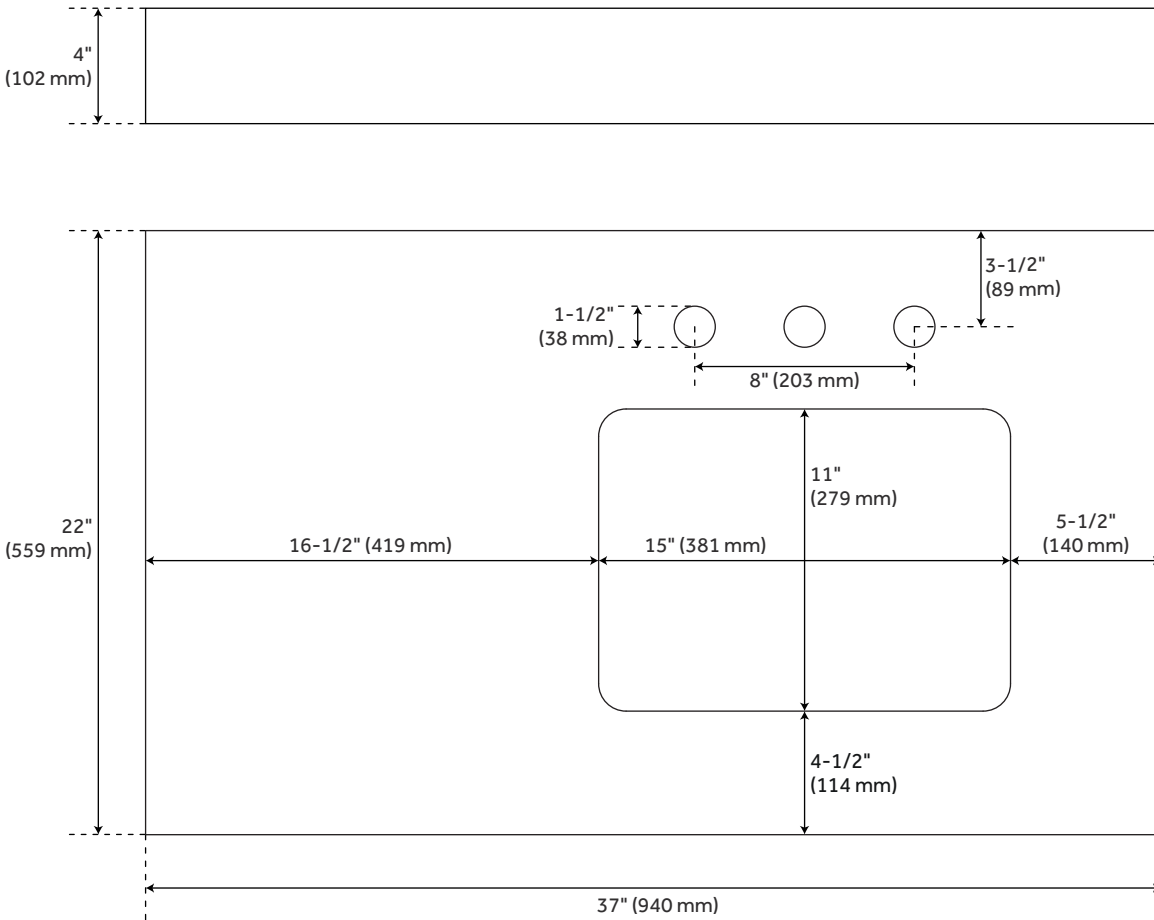

## VANITY TOP FOR RIGHT OFFSET RECTANGULAR UNDERMOUNT SINK

All dimensions and specifications are nominal and may vary. Use actual products for accuracy in critical situations.