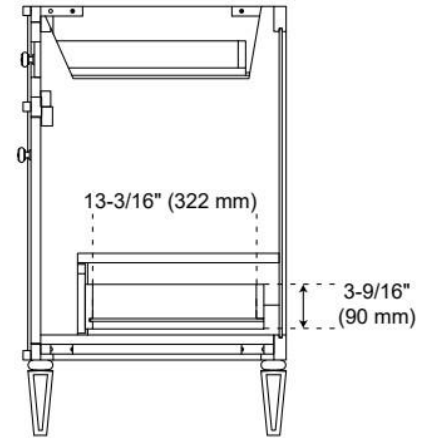

36" ELMDALE WHITE VANITY WITH RIGHT OFFSET RECT. UNDERMOUNT SINK - OUTLET

SKU: 955283-36-rumb

Code: SH563371, SH563372, SH563373

REVISED 3/23/2026