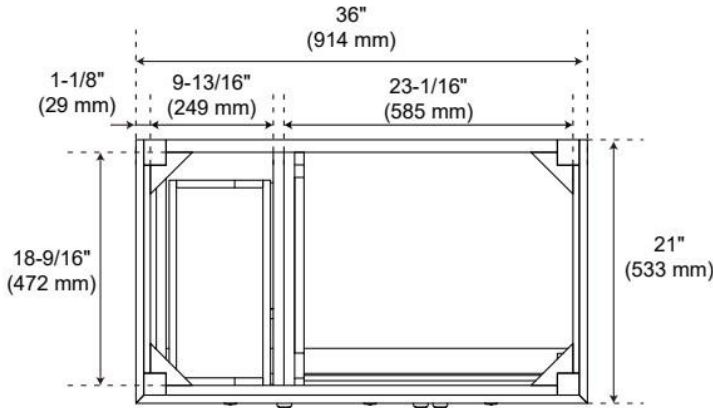

36" ELMDALE WHITE VANITY WITH RIGHT OFFSET RECT. UNDERMOUNT SINK - OUTLET

SKU: 955283-36-rumb

Code: SH563371, SH563372, SH563373

REVISED 3/23/2026