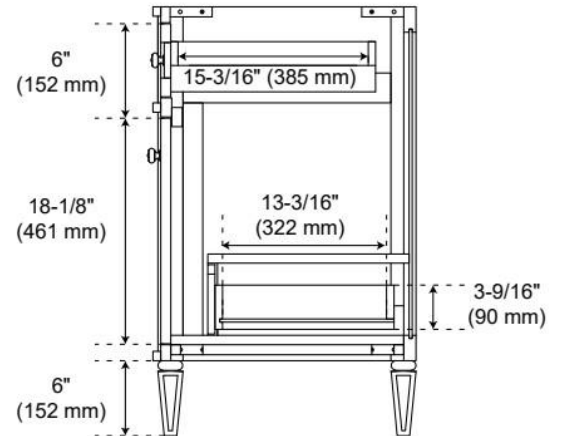

36" ELMDALE WHITE VANITY WITH RIGHT OFFSET RECT. UNDERMOUNT SINK - OUTLET

SKU: 955283-36-rumb

Code: SH563371, SH563372, SH563373

REVISED 3/23/2026