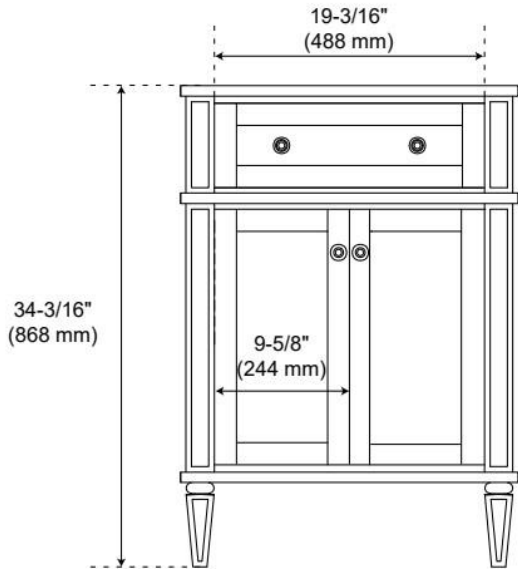

24" ELMDALE WHITE VANITY WITH RECT. UNDERMOUNT SINK - OUTLET

SKU: 955283-24-rumb

Code: SH563347, SH563348, SH563349, SH563350, SH563351, SH563352, SH563353, SH563354, SH563355

FEATURES

Material: Wood
Product Finish: White
Number of Doors: 2
Number of Drawers: 1
Soft-Close Hinges: Yes
Soft-Close Slides: Yes
Full Extension Drawer Slides: Yes
Dovetail Drawers: Yes
Adjustable Shelves: No
Electrical Outlet: Yes
Hardware Finish: Polished Nickel
Hardware Material: Zinc
Built-In Adjusters: Yes

Massachusetts Accepted, UL-962A, CAN/CSA-C22.2 No. 308, LISTED ID: 506894, BY213-D01

ADDITIONAL FEATURES

- Solid wood cabinet.
- Engineered wood panels.
- A built-in power box features two outlets and two USB ports.
- Includes a matching backsplash and white porcelain sink.
- Polished Carrara Marble is sourced from Italy.
- Each stone top is carved from a single piece of stone and will feature natural variations.
- See Installation Instructions for directions to attach the vanity top and sink.
- All dimensions are ($\pm 1/2"$).

REVISED 3/23/2026

24" ELMDALE WHITE VANITY WITH RECT. UNDERMOUNT SINK - OUTLET

SKU: 955283-24-rumb

Code: SH563347, SH563348, SH563349, SH563350, SH563351, SH563352, SH563353, SH563354, SH563355

REVISED 3/23/2026

25" X 22"

3CM VANITY TOP FOR RECTANGULAR UNDERMOUNT SINK

All dimensions and specifications are nominal and may vary. Use actual products for accuracy in critical situations.

RECTANGULAR UNDERMOUNT BATHROOM SINK - WHITE