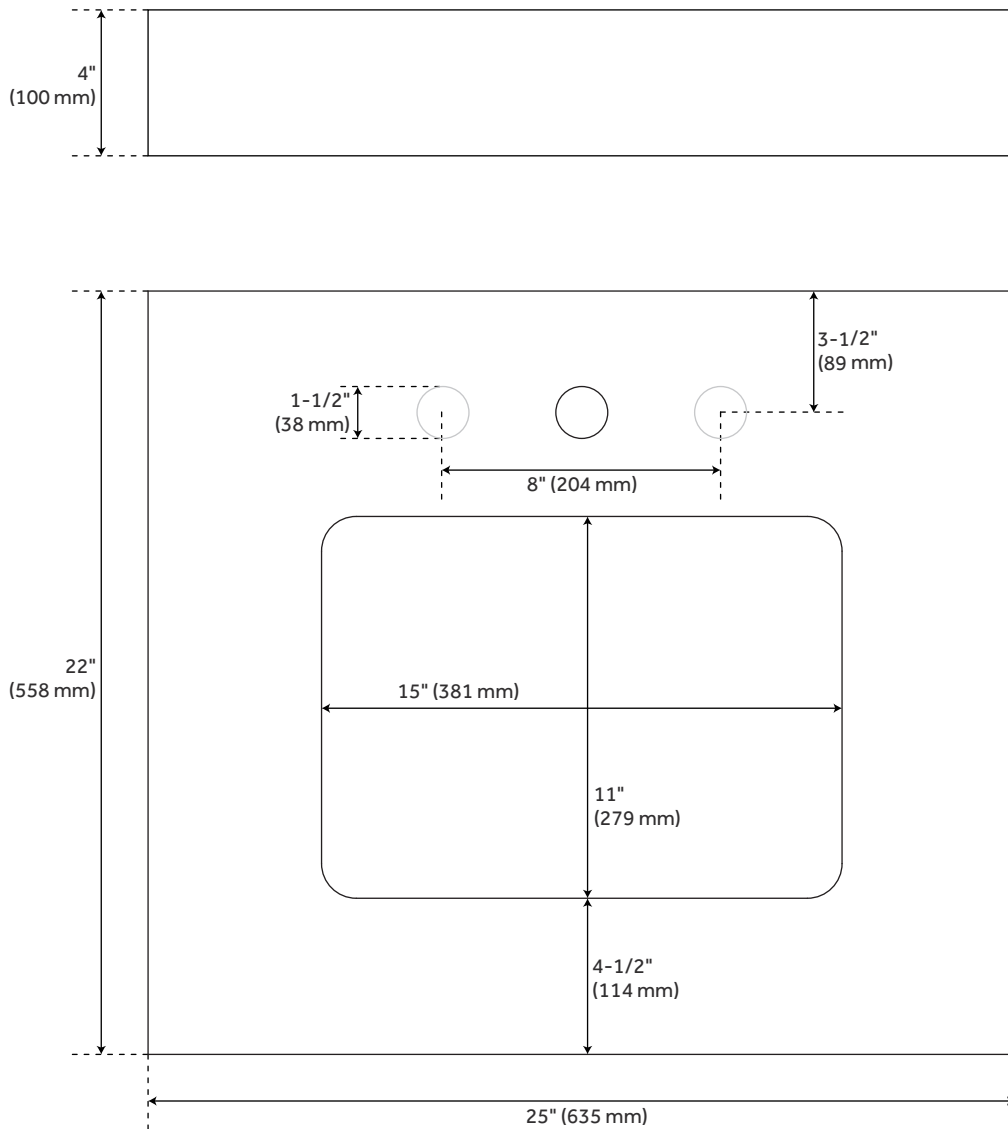

24" ELMDALE WHITE VANITY WITH RECT. UNDERMOUNT SINK - OUTLET

SKU: 955283-24-rumb

Code: SH563347, SH563348, SH563349, SH563350, SH563351, SH563352, SH563353, SH563354, SH563355

FEATURES

Material: Wood
Product Finish: White
Number of Doors: 2
Number of Drawers: 1
Soft-Close Hinges: Yes
Soft-Close Slides: Yes
Full Extension Drawer Slides: Yes
Dovetail Drawers: Yes
Adjustable Shelves: No
Electrical Outlet: Yes
Hardware Finish: Polished Nickel
Hardware Material: Zinc
Built-In Adjusters: Yes

REVISED 3/23/2026

24" ELMDALE WHITE VANITY WITH RECT. UNDERMOUNT SINK - OUTLET

SKU: 955283-24-rumb

Code: SH563347, SH563348, SH563349, SH563350, SH563351, SH563352, SH563353, SH563354, SH563355

REVISED 3/23/2026

25" X 22"

3CM VANITY TOP FOR RECTANGULAR UNDERMOUNT SINK

All dimensions and specifications are nominal and may vary. Use actual products for accuracy in critical situations.

RECTANGULAR UNDERMOUNT BATHROOM SINK - WHITE

SKU: 424434
Code: SH424434

FEATURES

Material: Porcelain
Faucet Centers: No Faucet Hole
Mounting Hardware Included: No

LISTED ID: 506894

ADDITIONAL FEATURES

REVISED 7/1/2025

RECTANGULAR UNDERMOUNT BATHROOM SINK - WHITE