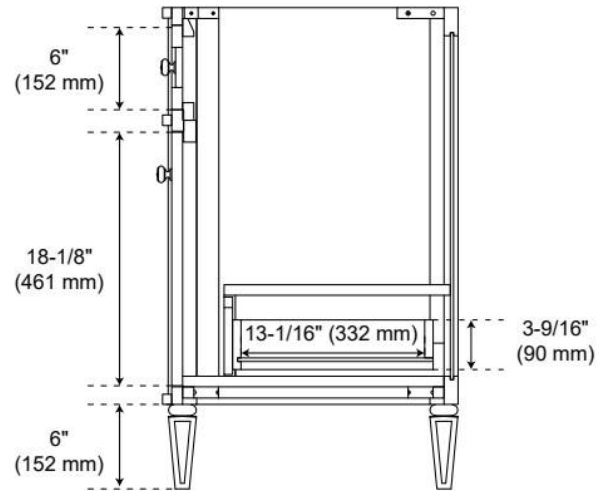

24" ELMDALE WHITE VANITY WITH RECT. UNDERMOUNT SINK - OUTLET

SKU: 955283-24-rumb

Code: SH563347, SH563348, SH563349, SH563350, SH563351, SH563352, SH563353, SH563354, SH563355

FEATURES

Material: Wood
Product Finish: White
Number of Doors: 2
Number of Drawers: 1
Soft-Close Hinges: Yes
Soft-Close Slides: Yes
Full Extension Drawer Slides: Yes
Dovetail Drawers: Yes
Adjustable Shelves: No
Electrical Outlet: Yes
Hardware Finish: Polished Nickel
Hardware Material: Zinc
Built-In Adjusters: Yes

Massachusetts Accepted, UL-962A, CAN/CSA-C22.2 No. 308, LISTED ID: 506894, BY213-D01

ADDITIONAL FEATURES

- Solid wood cabinet.
- Engineered wood panels.
- A built-in power box features two outlets and two USB ports.
- Includes a matching backsplash and white porcelain sink.
- Polished Carrara Marble is sourced from Italy.
- Each stone top is carved from a single piece of stone and will feature natural variations.
- See Installation Instructions for directions to attach the vanity top and sink.
- All dimensions are ($\pm 1/2"$).

REVISED 3/23/2026

24" ELMDALE WHITE VANITY WITH RECT. UNDERMOUNT SINK - OUTLET

SKU: 955283-24-rumb

Code: SH563347, SH563348, SH563349, SH563350, SH563351, SH563352, SH563353, SH563354, SH563355

REVISED 3/23/2026

25" X 22"

3CM VANITY TOP FOR RECTANGULAR UNDERMOUNT SINK

All dimensions and specifications are nominal and may vary. Use actual products for accuracy in critical situations.

RECTANGULAR UNDERMOUNT BATHROOM SINK - WHITE