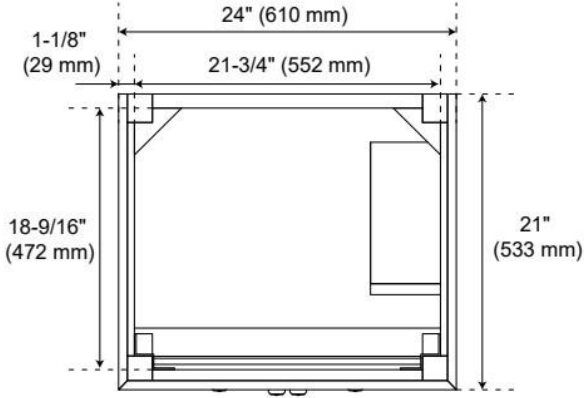

24" ELMDALE WHITE VANITY WITH RECT. UNDERMOUNT SINK - OUTLET

SKU: 955283-24-rumb

Code: SH563347, SH563348, SH563349, SH563350, SH563351, SH563352, SH563353, SH563354, SH563355

FEATURES

Material: Wood
Product Finish: White
Number of Doors: 2
Number of Drawers: 1
Soft-Close Hinges: Yes
Soft-Close Slides: Yes
Full Extension Drawer Slides: Yes
Dovetail Drawers: Yes
Adjustable Shelves: No
Electrical Outlet: Yes
Hardware Finish: Polished Nickel
Hardware Material: Zinc
Built-In Adjusters: Yes

Massachusetts Accepted, UL-962A, CAN/CSA-C22.2 No. 308, LISTED ID: 506894, BY213-D01

ADDITIONAL FEATURES

- Solid wood cabinet.
- Engineered wood panels.
- A built-in power box features two outlets and two USB ports.
- Includes a matching backsplash and white porcelain sink.
- Polished Carrara Marble is sourced from Italy.
- Each stone top is carved from a single piece of stone and will feature natural variations.
- See Installation Instructions for directions to attach the vanity top and sink.
- All dimensions are ($\pm 1/2"$).

REVISED 3/23/2026

24" ELMDALE WHITE VANITY WITH RECT. UNDERMOUNT SINK - OUTLET

SKU: 955283-24-rumb

Code: SH563347, SH563348, SH563349, SH563350, SH563351, SH563352, SH563353, SH563354, SH563355

REVISED 3/23/2026

25" X 22"

3CM VANITY TOP FOR RECTANGULAR UNDERMOUNT SINK

All dimensions and specifications are nominal and may vary. Use actual products for accuracy in critical situations.

RECTANGULAR UNDERMOUNT BATHROOM SINK - WHITE