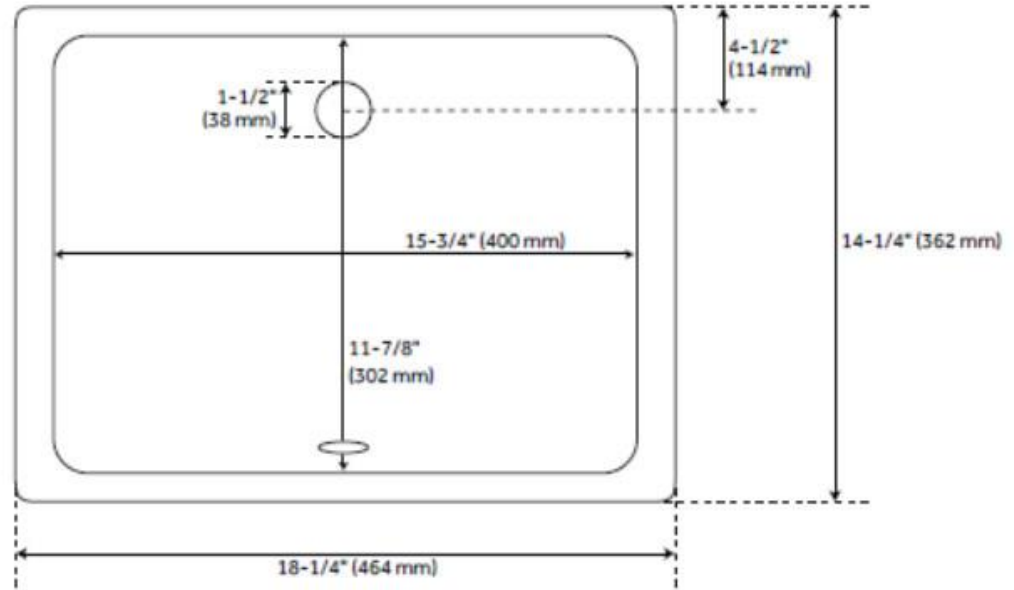

RECTANGULAR UNDERMOUNT BATHROOM SINK - WHITE

SKU: 424434
Code: SH424434

REVISED 7/1/2025