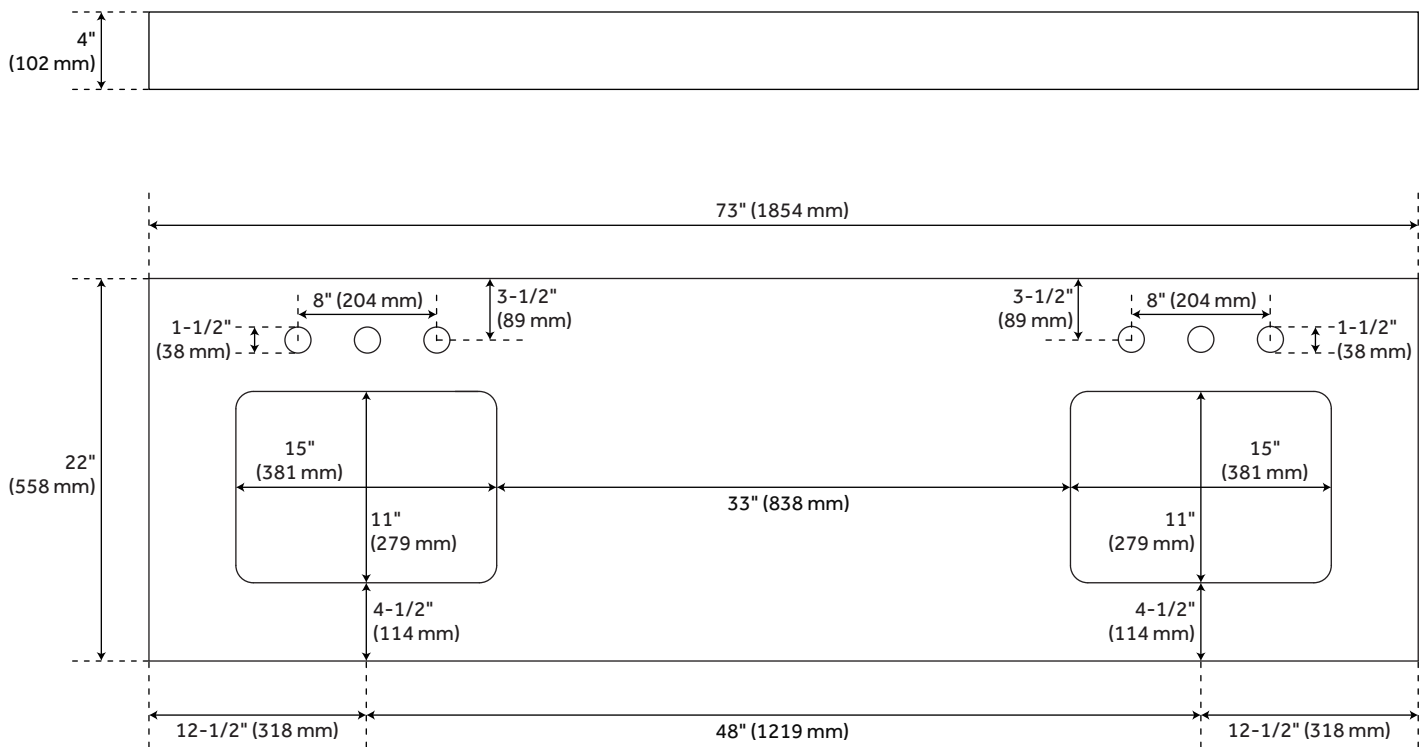

REVISED 3/23/2026

73" X 22"

3CM ACE DOUBLE VANITY TOP FOR RECTANGULAR UNDERMOUNT SINK

All dimensions and specifications are nominal and may vary. Use actual products for accuracy in critical situations.

RECTANGULAR UNDERMOUNT BATHROOM SINK - WHITE

SKU: 424434
Code: SH424434

FEATURES

Material: Porcelain
Faucet Centers: No Faucet Hole
Mounting Hardware Included: No

LISTED ID: 506894

ADDITIONAL FEATURES

REVISED 7/1/2025

RECTANGULAR UNDERMOUNT BATHROOM SINK - WHITE