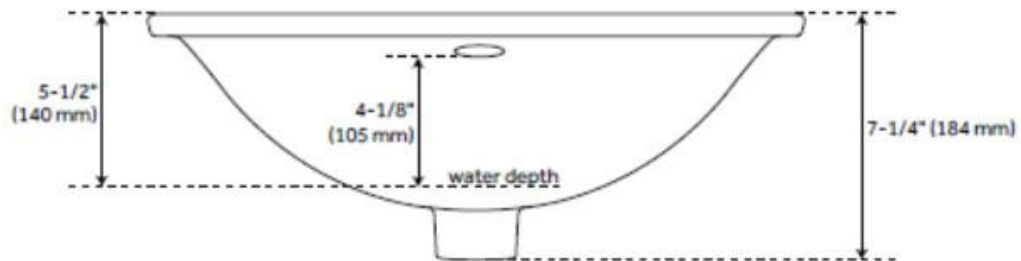

RECTANGULAR UNDERMOUNT BATHROOM SINK - WHITE

SKU: 424434
Code: SH424434

REVISED 7/1/2025