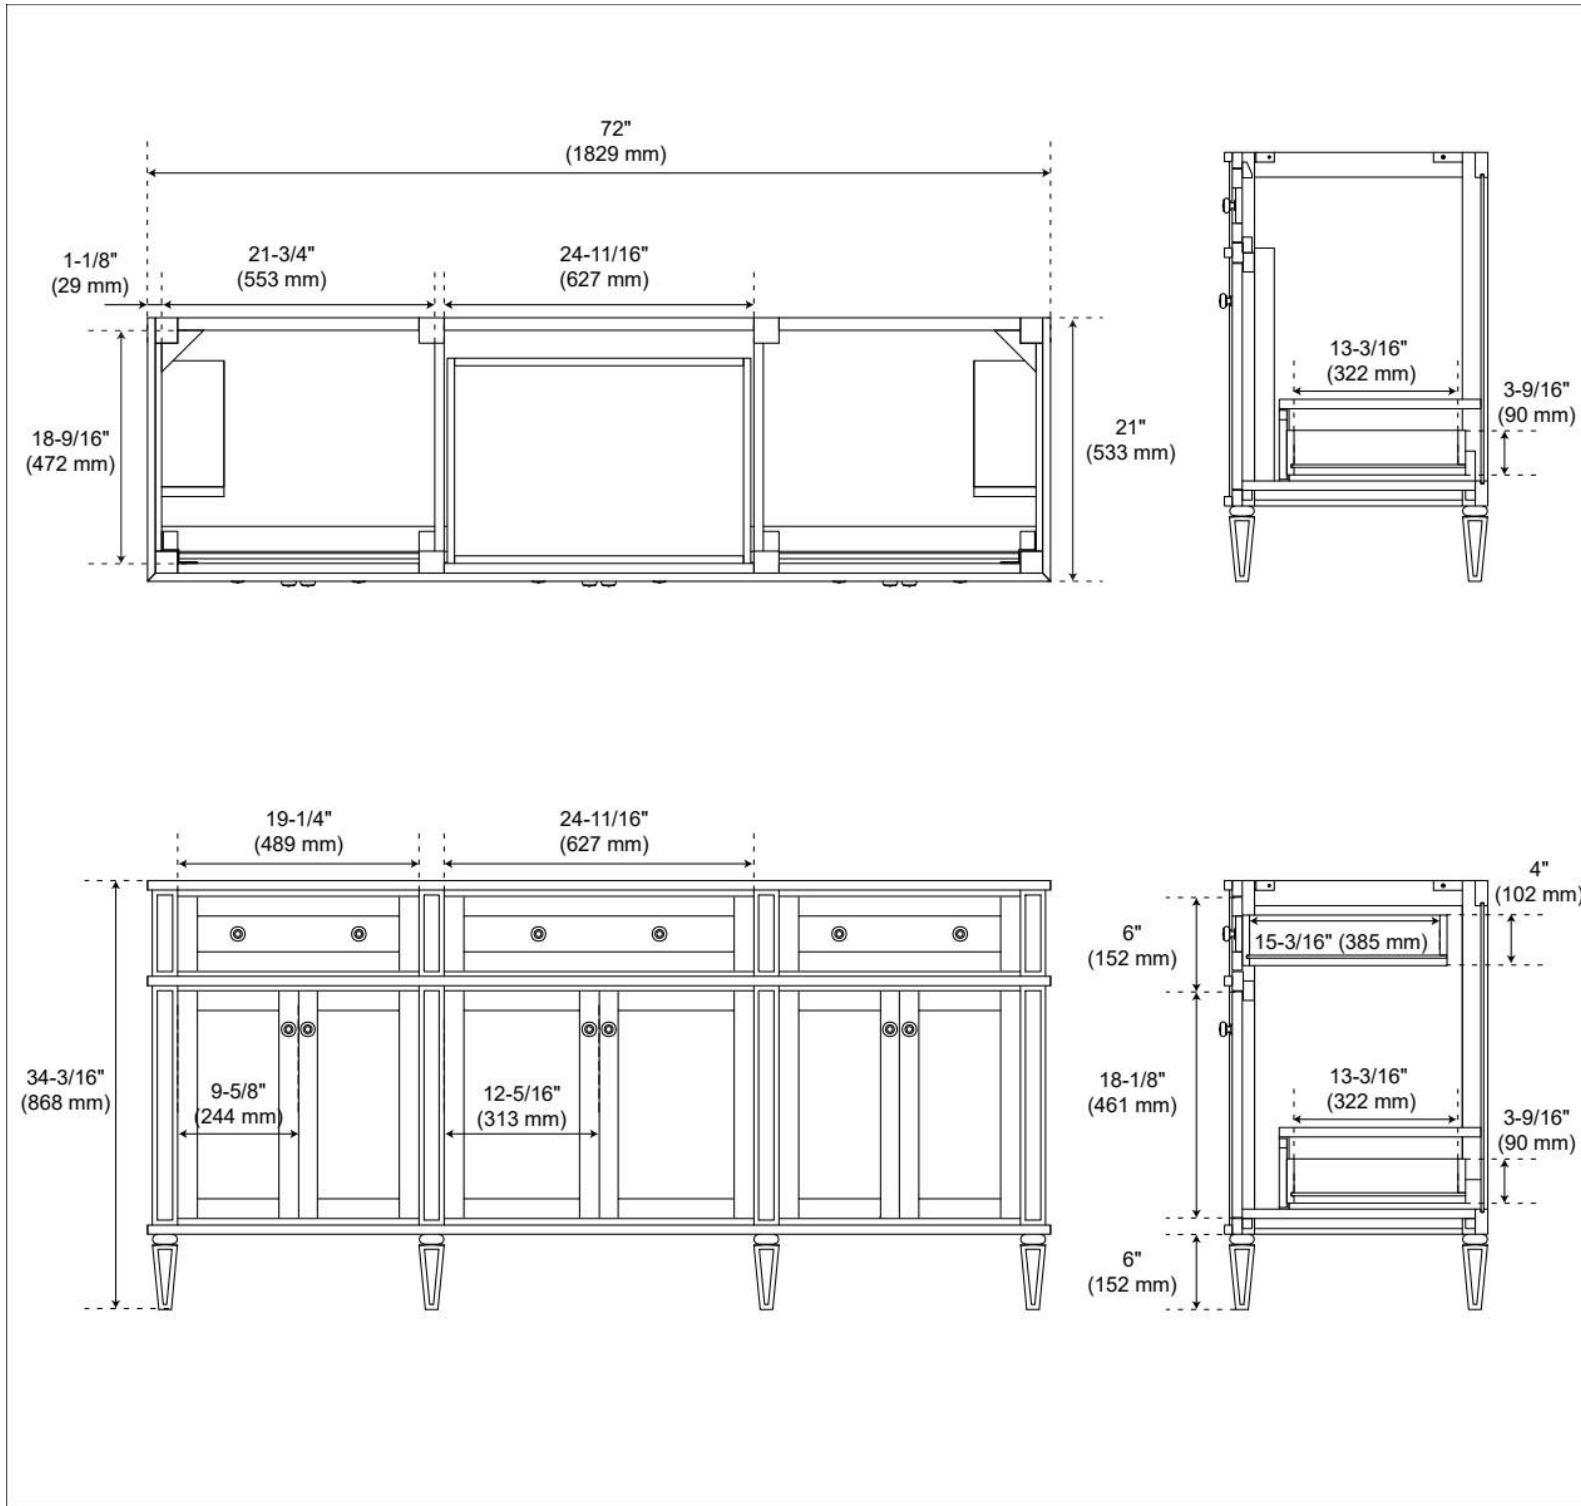

72" ELMDALE ANTIQUE BROWN VANITY WITH RECT. UNDERMOUNT SINKS - OUTLETS

SKU: 955282-72-rumb

Code: SH563335, SH563336, SH563337, SH563338, SH563339, SH563340, SH563341, SH563342, SH563343

FEATURES

Material: Wood
Product Finish: Antique Brown
Number of Doors: 6
Number of Drawers: 4
Soft-Close Hinges: Yes
Soft-Close Slides: Yes
Full Extension Drawer Slides: Yes
Dovetail Drawers: Yes
Adjustable Shelves: No
Electrical Outlet: Yes
Hardware Finish: Antique Brass
Hardware Material: Brass
Built-In Adjusters: Yes

Massachusetts Accepted, UL-962A, CAN/CSA-C22.2 No. 308, LISTED ID: 506894, BY213-D01

ADDITIONAL FEATURES

- Solid wood cabinet.
- Engineered wood panels.
- Two built-in power boxes feature two outlets and two USB ports.
- Includes a matching backsplash and white porcelain sinks.
- Polished Carrara Marble is sourced from Italy.
- Each stone top is carved from a single piece of stone and will feature natural variations.
- See Installation Instructions for directions to attach the vanity top and sink.
- All dimensions are ($\pm 1/2$ ").

REVISED 3/23/2026

72" ELMDALE ANTIQUE BROWN VANITY WITH RECT. UNDERMOUNT SINKS - OUTLETS

SKU: 955282-72-rumb

Code: SH563335, SH563336, SH563337, SH563338, SH563339, SH563340, SH563341, SH563342, SH563343

REVISED 3/23/2026

73" X 22"

3CM ACE DOUBLE VANITY TOP FOR RECTANGULAR UNDERMOUNT SINK

All dimensions and specifications are nominal and may vary. Use actual products for accuracy in critical situations.

RECTANGULAR UNDERMOUNT BATHROOM SINK - WHITE