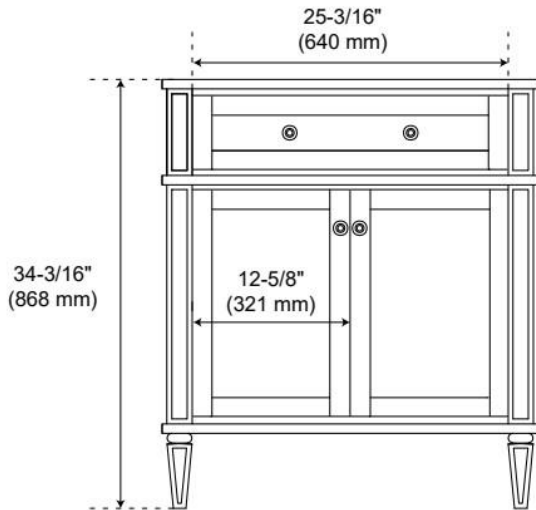

30" ELMDALE DARK OLIVE GREEN VANITY WITH RECT. UNDERMOUNT SINK - OUTLET

SKU: 955281-30-rumb

Code: SH563227, SH563228, SH563229, SH563230, SH563231, SH563232, SH563233, SH563234, SH563235

FEATURES

Material: Wood
Product Finish: Dark Olive Green
Number of Doors: 2
Number of Drawers: 2
Soft-Close Hinges: Yes
Soft-Close Slides: Yes
Full Extension Drawer Slides: Yes
Dovetail Drawers: Yes
Adjustable Shelves: No
Electrical Outlet: Yes
Hardware Finish: Carob Brown
Hardware Material: Wood
Built-In Adjusters: Yes

Massachusetts Accepted, UL-962A, CAN/CSA-C22.2 No. 308, LISTED ID: BY213-D01, 506897

ADDITIONAL FEATURES

- Solid wood cabinet.
- Engineered wood panels.
- Matching wood knobs and feet.
- A built-in power box features two outlets and two USB ports.
- Includes a matching backsplash and white porcelain sink.
- Polished Carrara Marble is sourced from Italy.
- Each stone top is carved from a single piece of stone and will feature natural variations.
- See Installation Instructions for directions to attach the vanity top and sink.
- All dimensions are ($\pm 1/2''$).

REVISED 3/23/2026

31" x 22"

3CM VANITY TOP FOR RECTANGULAR UNDERMOUNT SINKS

All dimensions and specifications are nominal and may vary. Use actual products for accuracy in critical situations.

AVALON RECTANGULAR PORCELAIN UNDERMOUNT BATHROOM SINK - WHITE

SKU: 416462
Code: SH129027

FEATURES

Material: Porcelain
Product Finish: White
Installation Type: Undermount
Shape: Rectangle
Drain Placement: Center
Fits Drain Hole Size: 1-1/2"
Faucet Centers: No Faucet Hole
Overflow Hole: Yes
Mounting Hardware Included: No