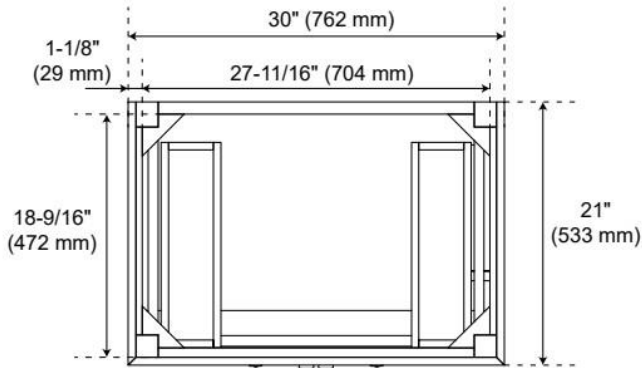

30" ELMDALE DARK OLIVE GREEN VANITY WITH RECT. UNDERMOUNT SINK - OUTLET

SKU: 955281-30-rumb

Code: SH563227, SH563228, SH563229, SH563230, SH563231, SH563232, SH563233, SH563234, SH563235

FEATURES

Material: Wood
Product Finish: Dark Olive Green
Number of Doors: 2
Number of Drawers: 2
Soft-Close Hinges: Yes
Soft-Close Slides: Yes
Full Extension Drawer Slides: Yes
Dovetail Drawers: Yes
Adjustable Shelves: No
Electrical Outlet: Yes
Hardware Finish: Carob Brown
Hardware Material: Wood
Built-In Adjusters: Yes

Massachusetts Accepted, UL-962A, CAN/CSA-C22.2 No. 308, LISTED ID: BY213-D01, 506897

ADDITIONAL FEATURES

- Solid wood cabinet.
- Engineered wood panels.
- Matching wood knobs and feet.
- A built-in power box features two outlets and two USB ports.
- Includes a matching backsplash and white porcelain sink.
- Polished Carrara Marble is sourced from Italy.
- Each stone top is carved from a single piece of stone and will feature natural variations.
- See Installation Instructions for directions to attach the vanity top and sink.
- All dimensions are ($\pm 1/2''$).

REVISED 3/23/2026

31" x 22"

3CM VANITY TOP FOR RECTANGULAR UNDERMOUNT SINKS

All dimensions and specifications are nominal and may vary. Use actual products for accuracy in critical situations.

AVALON RECTANGULAR PORCELAIN UNDERMOUNT BATHROOM SINK - WHITE

SKU: 416462
Code: SH129027

FEATURES

Material: Porcelain
Product Finish: White
Installation Type: Undermount
Shape: Rectangle
Drain Placement: Center
Fits Drain Hole Size: 1-1/2"
Faucet Centers: No Faucet Hole
Overflow Hole: Yes
Mounting Hardware Included: No