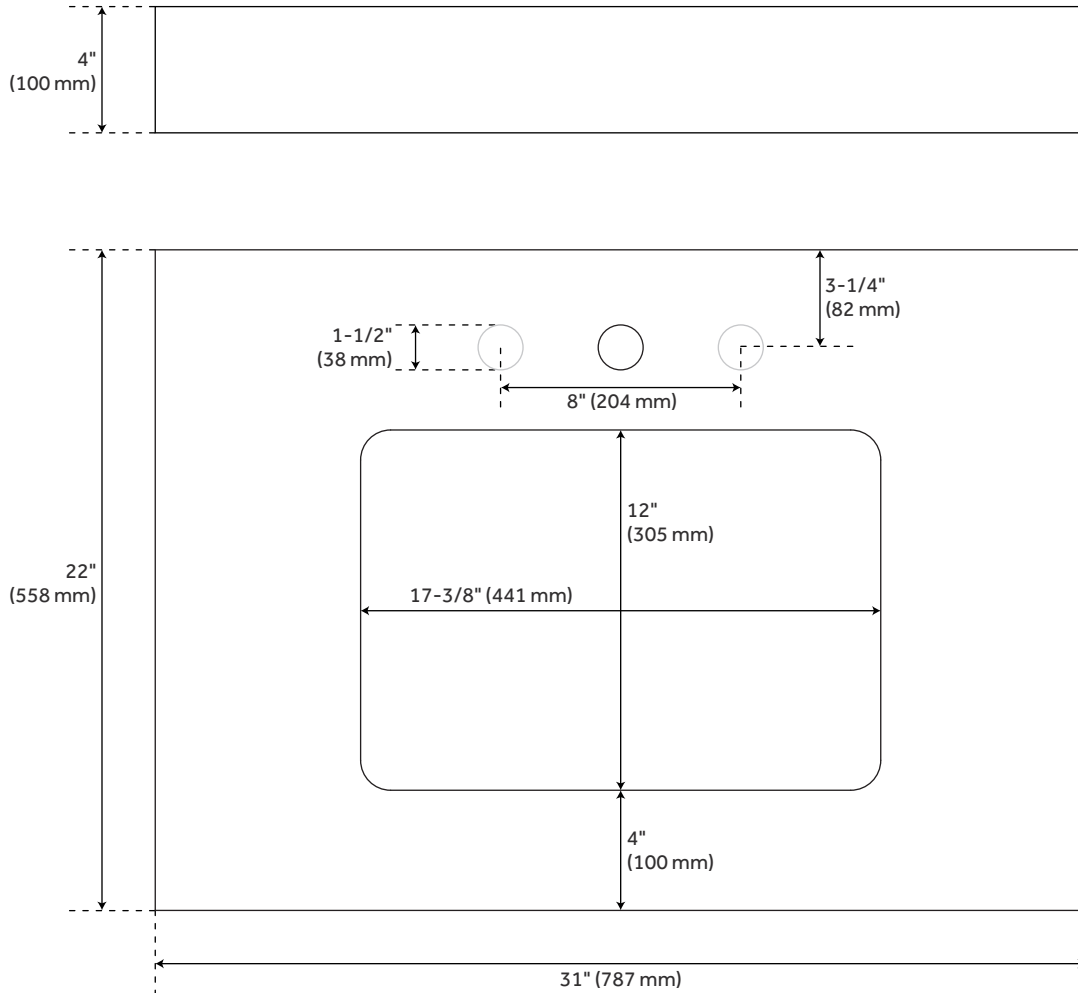

REVISED 3/23/2026

31" x 22"

3CM VANITY TOP FOR RECTANGULAR UNDERMOUNT SINKS

All dimensions and specifications are nominal and may vary. Use actual products for accuracy in critical situations.

AVALON RECTANGULAR PORCELAIN UNDERMOUNT BATHROOM SINK - WHITE

SKU: 416462
Code: SH129027

FEATURES

Material: Porcelain
Product Finish: White
Installation Type: Undermount
Shape: Rectangle
Drain Placement: Center
Fits Drain Hole Size: 1-1/2"
Faucet Centers: No Faucet Hole
Overflow Hole: Yes
Mounting Hardware Included: No