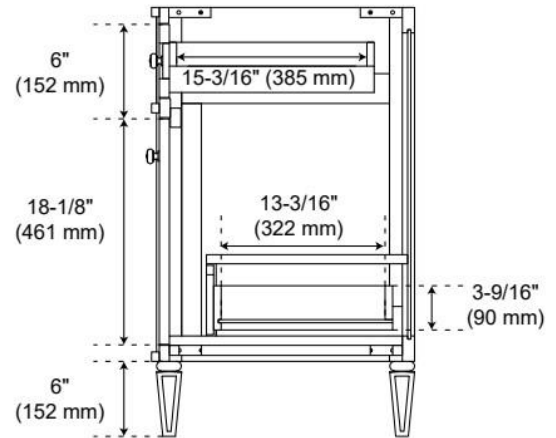

30" ELMDALE DARK OLIVE GREEN VANITY WITH RECT. UNDERMOUNT SINK - OUTLET

SKU: 955281-30-rumb

Code: SH563227, SH563228, SH563229, SH563230, SH563231, SH563232, SH563233, SH563234, SH563235

FEATURES

Material: Wood
Product Finish: Dark Olive Green
Number of Doors: 2
Number of Drawers: 2
Soft-Close Hinges: Yes
Soft-Close Slides: Yes
Full Extension Drawer Slides: Yes
Dovetail Drawers: Yes
Adjustable Shelves: No
Electrical Outlet: Yes
Hardware Finish: Carob Brown
Hardware Material: Wood
Built-In Adjusters: Yes

Massachusetts Accepted, UL-962A, CAN/CSA-C22.2 No. 308, LISTED ID: BY213-D01, 506897

ADDITIONAL FEATURES

- Solid wood cabinet.
- Engineered wood panels.
- Matching wood knobs and feet.
- A built-in power box features two outlets and two USB ports.
- Includes a matching backsplash and white porcelain sink.
- Polished Carrara Marble is sourced from Italy.
- Each stone top is carved from a single piece of stone and will feature natural variations.
- See Installation Instructions for directions to attach the vanity top and sink.
- All dimensions are ($\pm 1/2''$).

REVISED 3/23/2026

31" x 22"

3CM VANITY TOP FOR RECTANGULAR UNDERMOUNT SINKS

All dimensions and specifications are nominal and may vary. Use actual products for accuracy in critical situations.

AVALON RECTANGULAR PORCELAIN UNDERMOUNT BATHROOM SINK - WHITE

SKU: 416462
Code: SH129027

FEATURES

Material: Porcelain
Product Finish: White
Installation Type: Undermount
Shape: Rectangle
Drain Placement: Center
Fits Drain Hole Size: 1-1/2"
Faucet Centers: No Faucet Hole
Overflow Hole: Yes
Mounting Hardware Included: No