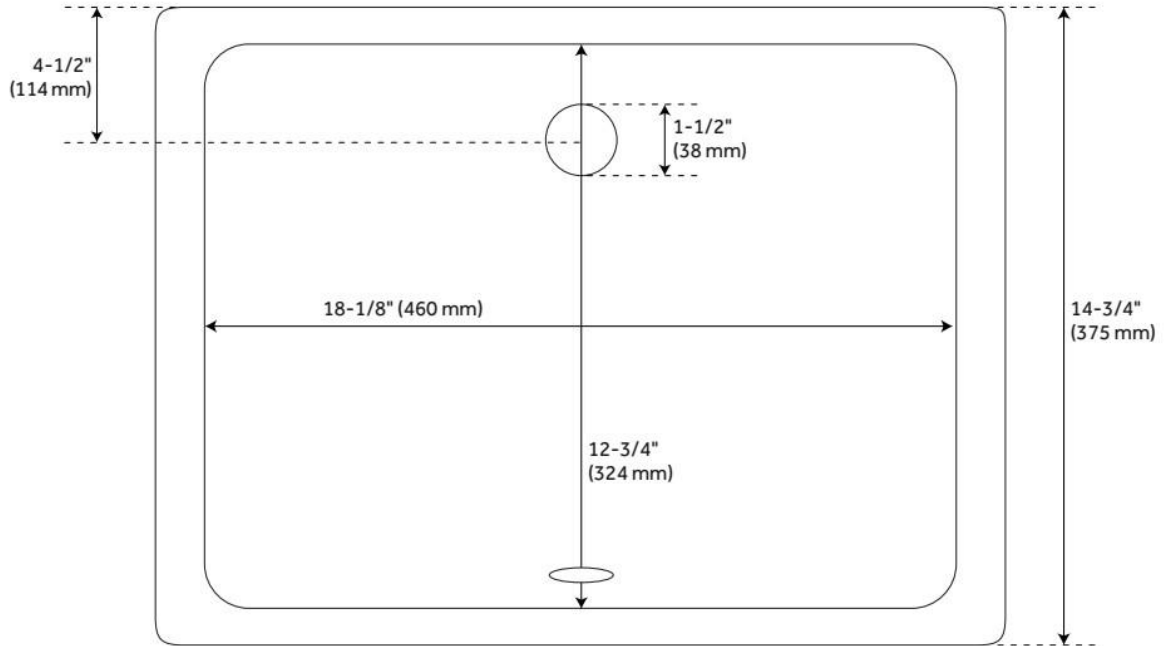

REVISED 3/23/2026

31" x 22"

3CM VANITY TOP FOR RECTANGULAR UNDERMOUNT SINKS

All dimensions and specifications are nominal and may vary. Use actual products for accuracy in critical situations.

AVALON RECTANGULAR PORCELAIN UNDERMOUNT BATHROOM SINK - WHITE

SKU: 416462
Code: SH129027

FEATURES

Material: Porcelain
Product Finish: White
Installation Type: Undermount
Shape: Rectangle
Drain Placement: Center
Fits Drain Hole Size: 1-1/2"
Faucet Centers: No Faucet Hole
Overflow Hole: Yes
Mounting Hardware Included: No

LISTED ID: 506897

ADDITIONAL FEATURES

REVISED 6/27/2025

AVALON RECTANGULAR PORCELAIN UNDERMOUNT BATHROOM SINK - WHITE

SKU: 416462
Code: SH129027

REVISED 6/27/2025