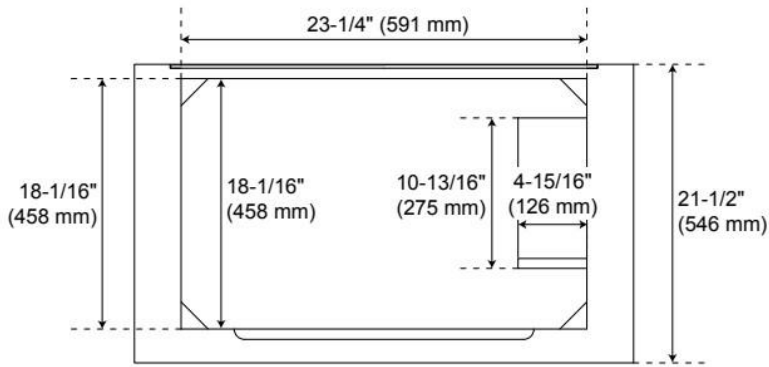

30" THEROUX VANITY WITH RECTANGULAR UNDERMOUNT SINK - OUTLET - TAWNY BROWN

SKU: 955278-30-rumb

Code: SH563140, SH563141, SH563142, SH563143, SH563144, SH563145, SH563146, SH563147, SH563148

FEATURES

Material: Wood
Product Finish: Tawny Brown
Number of Doors: 2
Number of Drawers: 1
Soft-Close Hinges: Yes
Soft-Close Slides: Yes
Full Extension Drawer Slides: Yes
Dovetail Drawers: Yes
Electrical Outlet: Yes
Hardware Finish: Matte Black
Hardware Material: Zinc
Built-In Adjusters: Yes

Massachusetts Accepted, UL-962A, CAN/CSA-C22.2 No. 308, LISTED ID: 506897

ADDITIONAL FEATURES

- Wood frame with engineered wood panels.
- A built-in power box features two outlets and two USB ports.
- Includes a matching backsplash and white porcelain sink.
- Polished Carrara Marble is sourced from Italy.
- Each stone top is carved from a single piece of stone and will feature natural variations.
- See Installation Instructions for directions to attach the vanity top and sink.
- All dimensions are ($\pm 1/2''$).

REVISED 4/1/2026

31" x 22"

3CM VANITY TOP FOR RECTANGULAR UNDERMOUNT SINKS

All dimensions and specifications are nominal and may vary. Use actual products for accuracy in critical situations.

AVALON RECTANGULAR PORCELAIN UNDERMOUNT BATHROOM SINK - WHITE

SKU: 416462
Code: SH129027

FEATURES

Material: Porcelain
Product Finish: White
Installation Type: Undermount
Shape: Rectangle
Drain Placement: Center
Fits Drain Hole Size: 1-1/2"
Faucet Centers: No Faucet Hole
Overflow Hole: Yes
Mounting Hardware Included: No