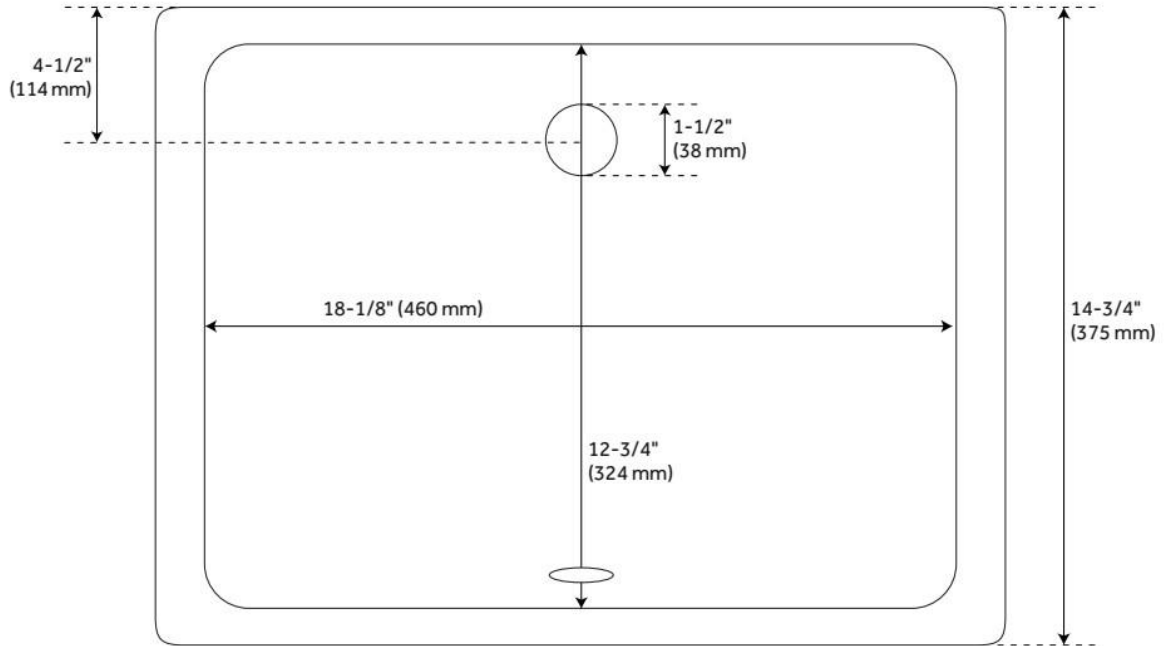

REVISED 4/1/2026

31" x 22"

3CM VANITY TOP FOR RECTANGULAR UNDERMOUNT SINKS

All dimensions and specifications are nominal and may vary. Use actual products for accuracy in critical situations.

AVALON RECTANGULAR PORCELAIN UNDERMOUNT BATHROOM SINK - WHITE

SKU: 416462
Code: SH129027

FEATURES

Material: Porcelain
Product Finish: White
Installation Type: Undermount
Shape: Rectangle
Drain Placement: Center
Fits Drain Hole Size: 1-1/2"
Faucet Centers: No Faucet Hole
Overflow Hole: Yes
Mounting Hardware Included: No

LISTED ID: 506897

ADDITIONAL FEATURES

REVISED 6/27/2025

AVALON RECTANGULAR PORCELAIN UNDERMOUNT BATHROOM SINK - WHITE

SKU: 416462
Code: SH129027

REVISED 6/27/2025