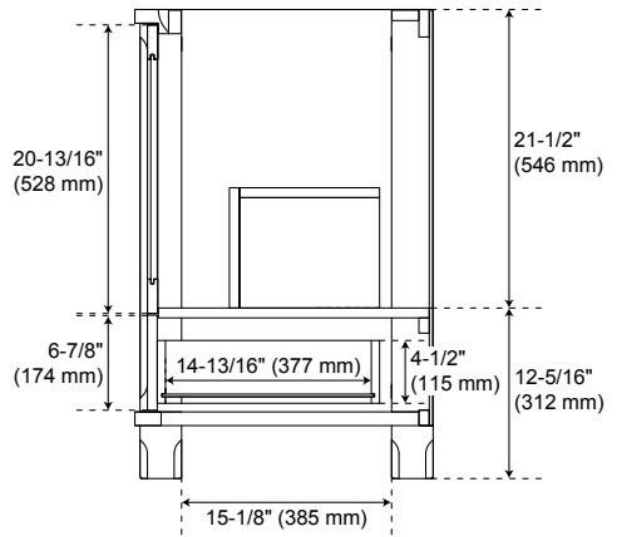

30" THEROUX VANITY WITH RECTANGULAR UNDERMOUNT SINK - OUTLET - TAWNY BROWN

SKU: 955278-30-rumb

Code: SH563140, SH563141, SH563142, SH563143, SH563144, SH563145, SH563146, SH563147, SH563148

FEATURES

Material: Wood
Product Finish: Tawny Brown
Number of Doors: 2
Number of Drawers: 1
Soft-Close Hinges: Yes
Soft-Close Slides: Yes
Full Extension Drawer Slides: Yes
Dovetail Drawers: Yes
Electrical Outlet: Yes
Hardware Finish: Matte Black
Hardware Material: Zinc
Built-In Adjusters: Yes

Massachusetts Accepted, UL-962A, CAN/CSA-C22.2 No. 308, LISTED ID: 506897

ADDITIONAL FEATURES

- Wood frame with engineered wood panels.
- A built-in power box features two outlets and two USB ports.
- Includes a matching backsplash and white porcelain sink.
- Polished Carrara Marble is sourced from Italy.
- Each stone top is carved from a single piece of stone and will feature natural variations.
- See Installation Instructions for directions to attach the vanity top and sink.
- All dimensions are ($\pm 1/2''$).

REVISED 4/1/2026

31" x 22"

3CM VANITY TOP FOR RECTANGULAR UNDERMOUNT SINKS

All dimensions and specifications are nominal and may vary. Use actual products for accuracy in critical situations.

AVALON RECTANGULAR PORCELAIN UNDERMOUNT BATHROOM SINK - WHITE

SKU: 416462
Code: SH129027

FEATURES

Material: Porcelain
Product Finish: White
Installation Type: Undermount
Shape: Rectangle
Drain Placement: Center
Fits Drain Hole Size: 1-1/2"
Faucet Centers: No Faucet Hole
Overflow Hole: Yes
Mounting Hardware Included: No