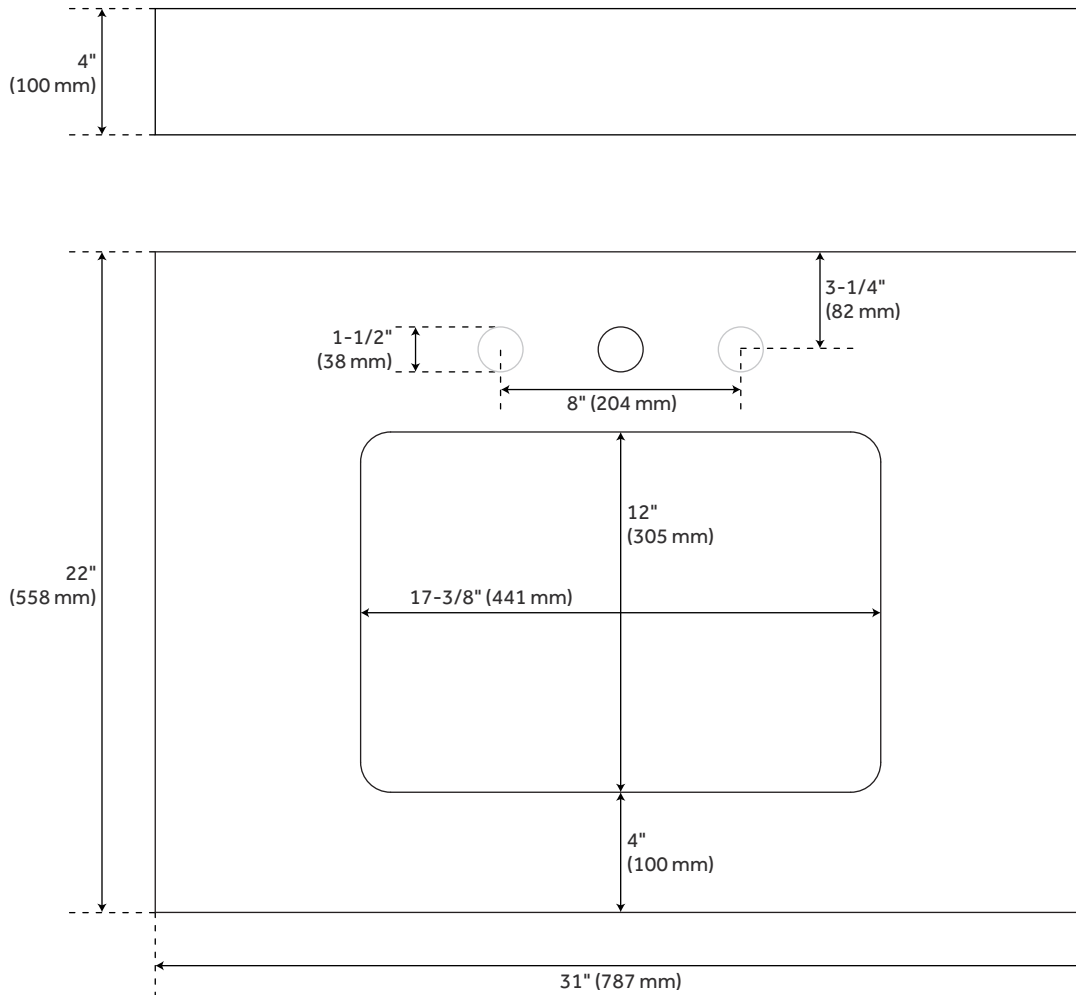

30" THEROUX VANITY WITH RECTANGULAR UNDERMOUNT SINK - OUTLET - TAWNY BROWN

SKU: 955278-30-rumb

Code: SH563140, SH563141, SH563142, SH563143, SH563144, SH563145, SH563146, SH563147, SH563148

FEATURES

Material: Wood
Product Finish: Tawny Brown
Number of Doors: 2
Number of Drawers: 1
Soft-Close Hinges: Yes
Soft-Close Slides: Yes
Full Extension Drawer Slides: Yes
Dovetail Drawers: Yes
Electrical Outlet: Yes
Hardware Finish: Matte Black
Hardware Material: Zinc
Built-In Adjusters: Yes

REVISED 4/1/2026

30" THEROUX VANITY WITH RECTANGULAR UNDERMOUNT SINK - OUTLET - TAWNY BROWN

SKU: 955278-30-rumb

Code: SH563140, SH563141, SH563142, SH563143, SH563144, SH563145, SH563146, SH563147, SH563148

REVISED 4/1/2026

31" x 22"

3CM VANITY TOP FOR RECTANGULAR UNDERMOUNT SINKS

All dimensions and specifications are nominal and may vary. Use actual products for accuracy in critical situations.

AVALON RECTANGULAR PORCELAIN UNDERMOUNT BATHROOM SINK - WHITE

SKU: 416462
Code: SH129027

FEATURES

Material: Porcelain
Product Finish: White
Installation Type: Undermount
Shape: Rectangle
Drain Placement: Center
Fits Drain Hole Size: 1-1/2"
Faucet Centers: No Faucet Hole
Overflow Hole: Yes
Mounting Hardware Included: No