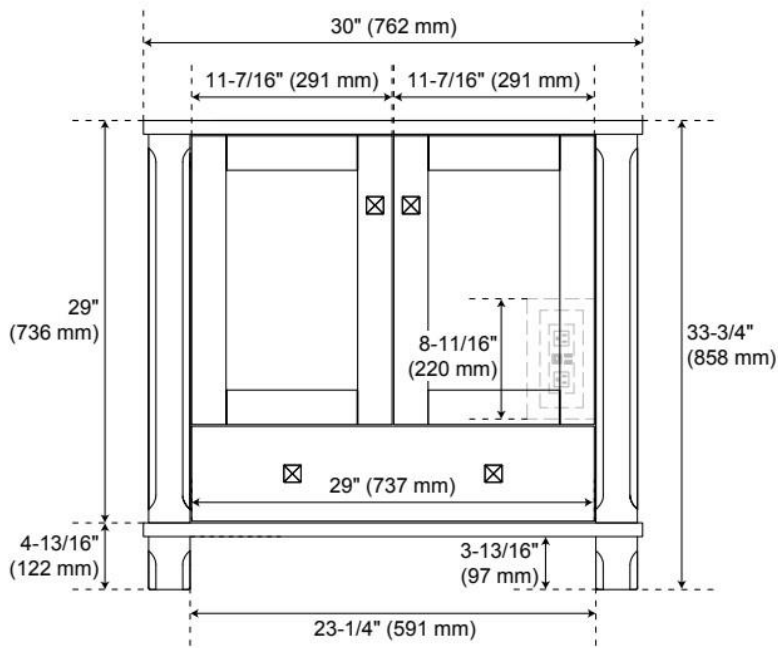

30" THEROUX VANITY WITH RECTANGULAR UNDERMOUNT SINK - OUTLET - TAWNY BROWN

SKU: 955278-30-rumb

Code: SH563140, SH563141, SH563142, SH563143, SH563144, SH563145, SH563146, SH563147, SH563148

FEATURES

Material: Wood
Product Finish: Tawny Brown
Number of Doors: 2
Number of Drawers: 1
Soft-Close Hinges: Yes
Soft-Close Slides: Yes
Full Extension Drawer Slides: Yes
Dovetail Drawers: Yes
Electrical Outlet: Yes
Hardware Finish: Matte Black
Hardware Material: Zinc
Built-In Adjusters: Yes

Massachusetts Accepted, UL-962A, CAN/CSA-C22.2 No. 308, LISTED ID: 506897

ADDITIONAL FEATURES

- Wood frame with engineered wood panels.
- A built-in power box features two outlets and two USB ports.
- Includes a matching backsplash and white porcelain sink.
- Polished Carrara Marble is sourced from Italy.
- Each stone top is carved from a single piece of stone and will feature natural variations.
- See Installation Instructions for directions to attach the vanity top and sink.
- All dimensions are ($\pm 1/2''$).

REVISED 4/1/2026

31" x 22"

3CM VANITY TOP FOR RECTANGULAR UNDERMOUNT SINKS

All dimensions and specifications are nominal and may vary. Use actual products for accuracy in critical situations.

AVALON RECTANGULAR PORCELAIN UNDERMOUNT BATHROOM SINK - WHITE

SKU: 416462
Code: SH129027

FEATURES

Material: Porcelain
Product Finish: White
Installation Type: Undermount
Shape: Rectangle
Drain Placement: Center
Fits Drain Hole Size: 1-1/2"
Faucet Centers: No Faucet Hole
Overflow Hole: Yes
Mounting Hardware Included: No