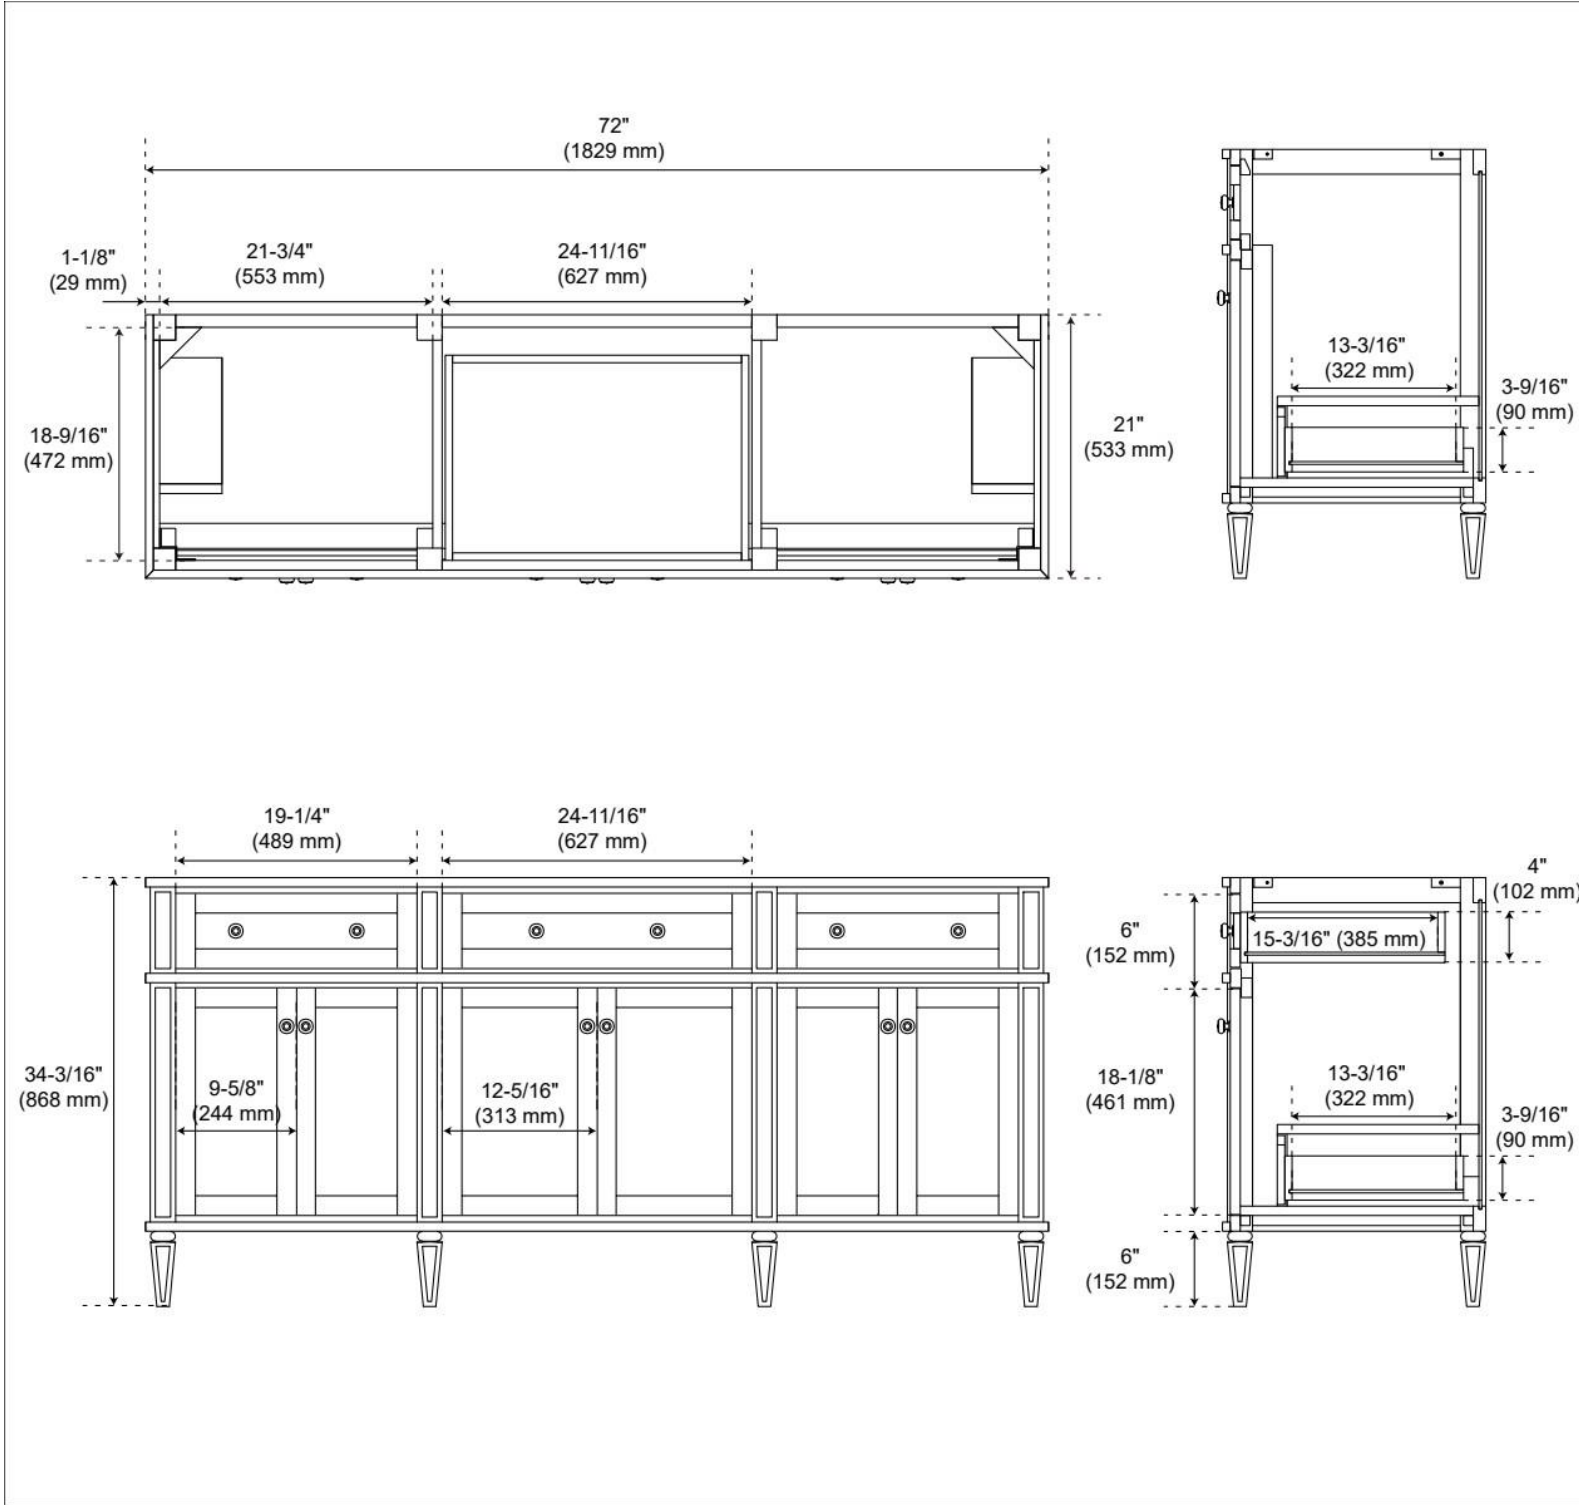

72" ELMDALE ANTIQUE BROWN DOUBLE VANITY WITH OUTLETS - VANITY CABINET ONLY

SKU: 561796
Code: SH66272087

FEATURES

Material: Wood
Product Finish: Antique Brown
Number of Doors: 6
Number of Drawers: 4
Soft-Close Hinges: Yes
Soft-Close Slides: Yes
Full Extension Drawer Slides: Yes
Dovetail Drawers: Yes
Adjustable Shelves: No
Electrical Outlet: Yes
Hardware Finish: Antique Brass
Hardware Material: Brass
Built-In Adjusters: Yes

UL-962A, CAN/CSA-C22.2 No. 308, LISTED ID: BY213-D01

ADDITIONAL FEATURES

- Solid wood cabinet.
- Engineered wood panels.
- Two built-in power boxes feature two outlets and two USB ports.
- See Installation Instructions for directions to attach the vanity top and sink.
- All dimensions are ($\pm 1/2$ ").

REVISED 3/23/2026

72" ELMDALE ANTIQUE BROWN DOUBLE VANITY WITH OUTLETS - VANITY CABINET ONLY

SKU: 561796

Code: SH66272087

REVISED 3/23/2026