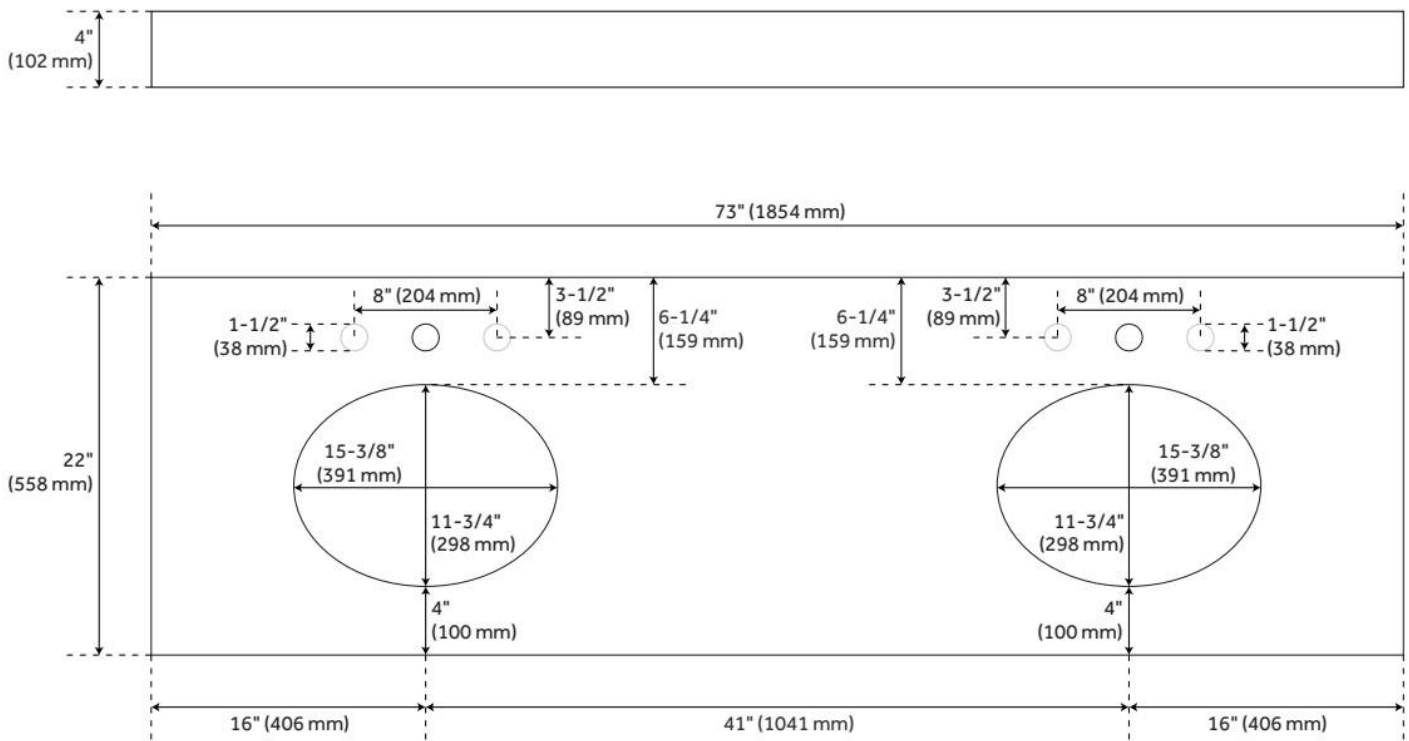

73"X22" 3CM QUARTZ TOP FOR UNDERMOUNT SINKS - ARCTIC WHITE - WHITE PORCELAIN SINK

SKU: 940501-UM

Code: SH476720, SH476724, SH476719

REVISED 6/30/2025