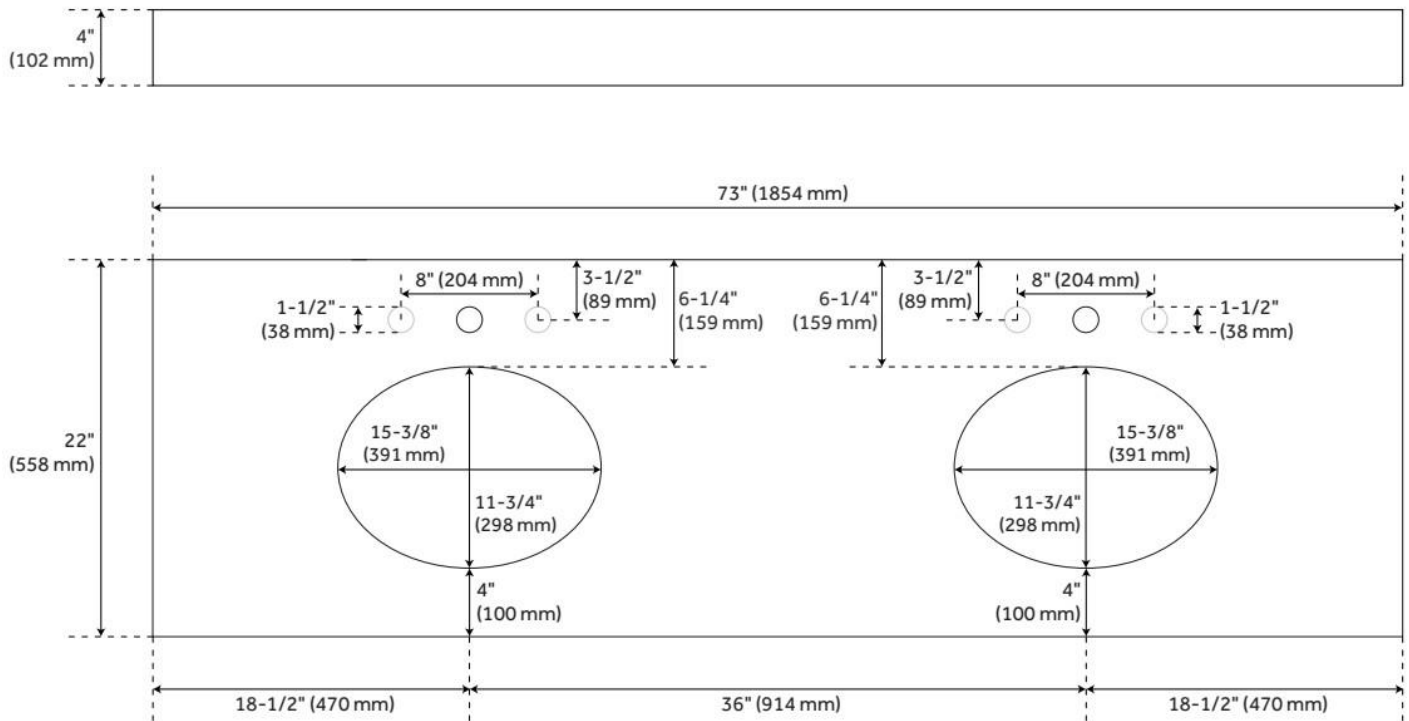

73"X22" 3CM QUARTZ TOP FOR UNDERMOUNT SINKS - ARCTIC WHITE - WHITE PORCELAIN SINK

SKU: 940501-UM

Code: SH476720, SH476724, SH476719

REVISED 6/30/2025