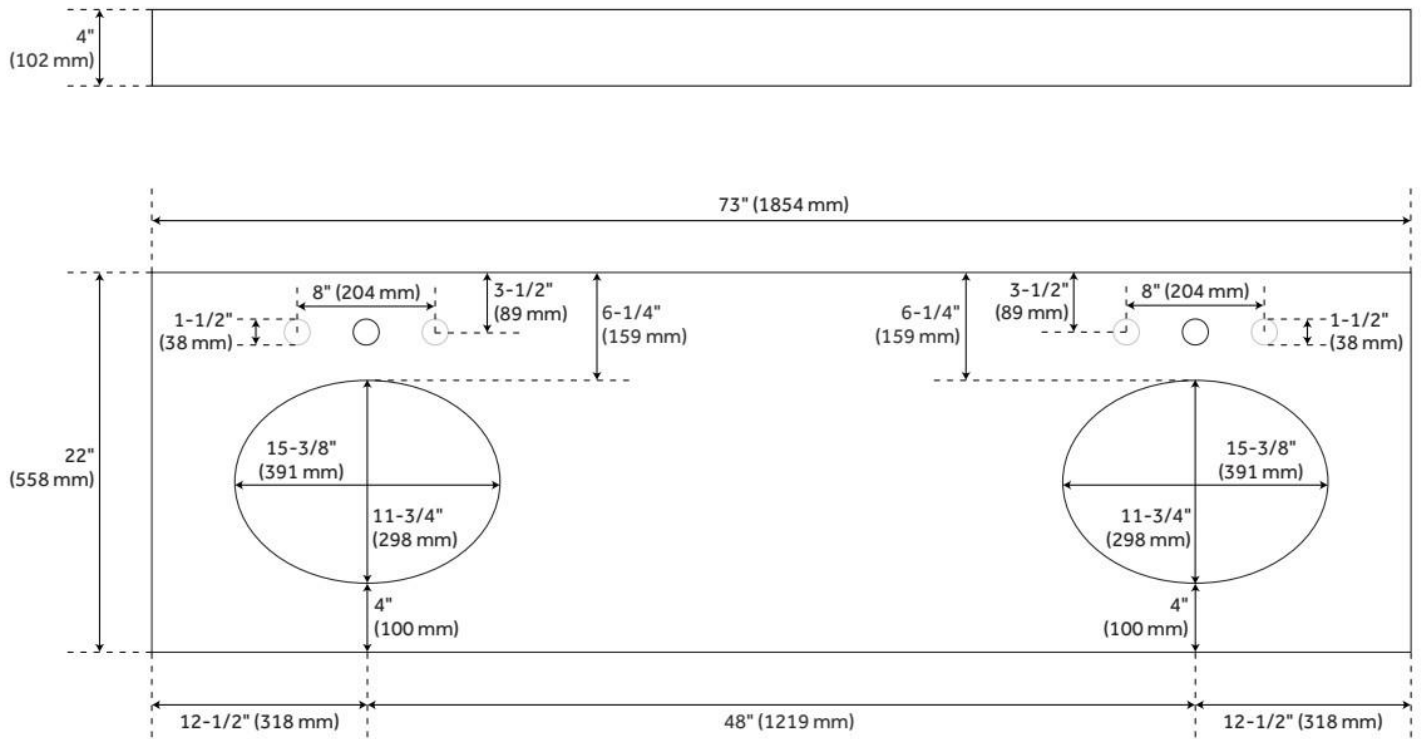

73"X22" 3CM QUARTZ TOP FOR UNDERMOUNT SINKS - ARCTIC WHITE - WHITE PORCELAIN SINK

SKU: 940501-UM

Code: SH476720, SH476724, SH476719

REVISED 6/30/2025