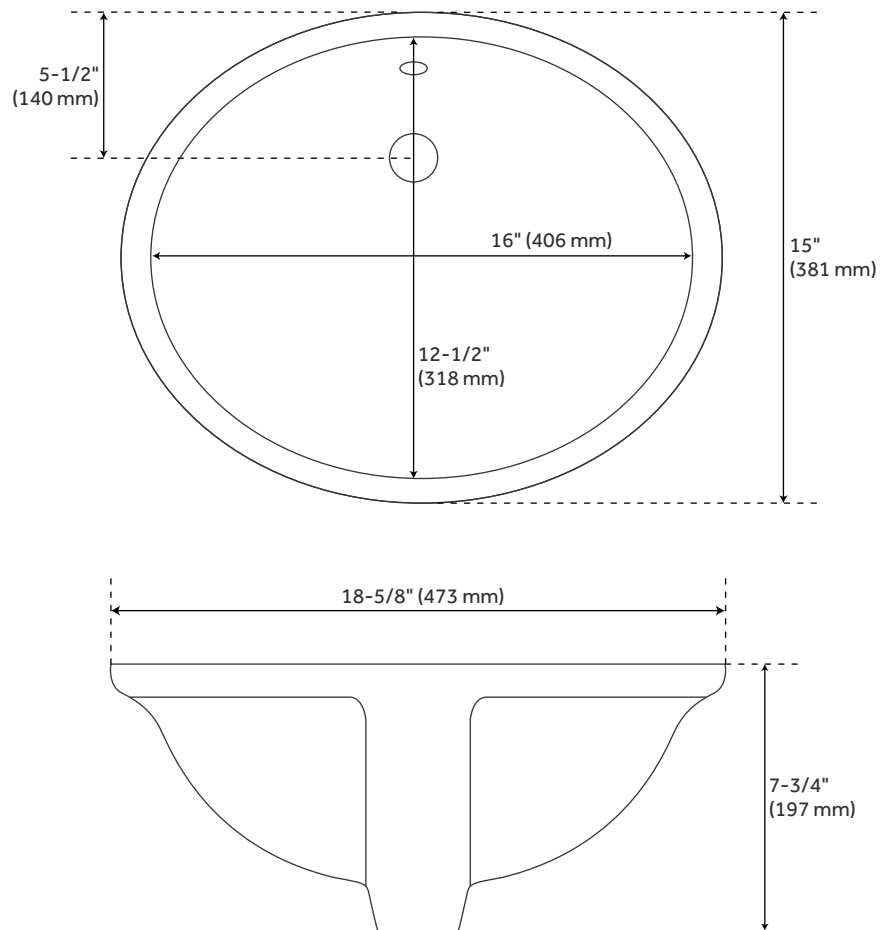

LISTED ID: 506895

ADDITIONAL FEATURES

- Overall dimensions: 18-5/8" L x 15" W (front to back) x 7-3/4" H (\pm 1/2").
- Basin: 16" L x 12-1/2" W (front to back).
- Basin depth is 5" to overflow.
- 1-1/2" drain hole.

- Shape: Oval
- Sink Material: Porcelain
- Sink Installation: Undermount
- Drain Included: Optional

CONTENTS

SINK PAGE 2

REVISED 03/09/2022

18" OVAL

PORCELAIN UNDERMOUNT BATHROOM SINK - WHITE

SKU: 918924

FEATURES

Length: 18-5/8"
Width: 15"
Height: 7-3/4"
Basin Length: 16"
Basin Width: 12-1/2"
Water Depth to Rim: 6"
Water Depth to Overflow: 5"
Drain Hole: 1-1/2"

CODES/STANDARDS

cUPC
ASME A112.19.2/CSA B45.1
Massachusetts Accepted

LISTED ID:

506895

PRODUCT IMAGE

All dimensions and specifications are nominal and may vary. Use actual products for accuracy in critical situations.

PAGE 2