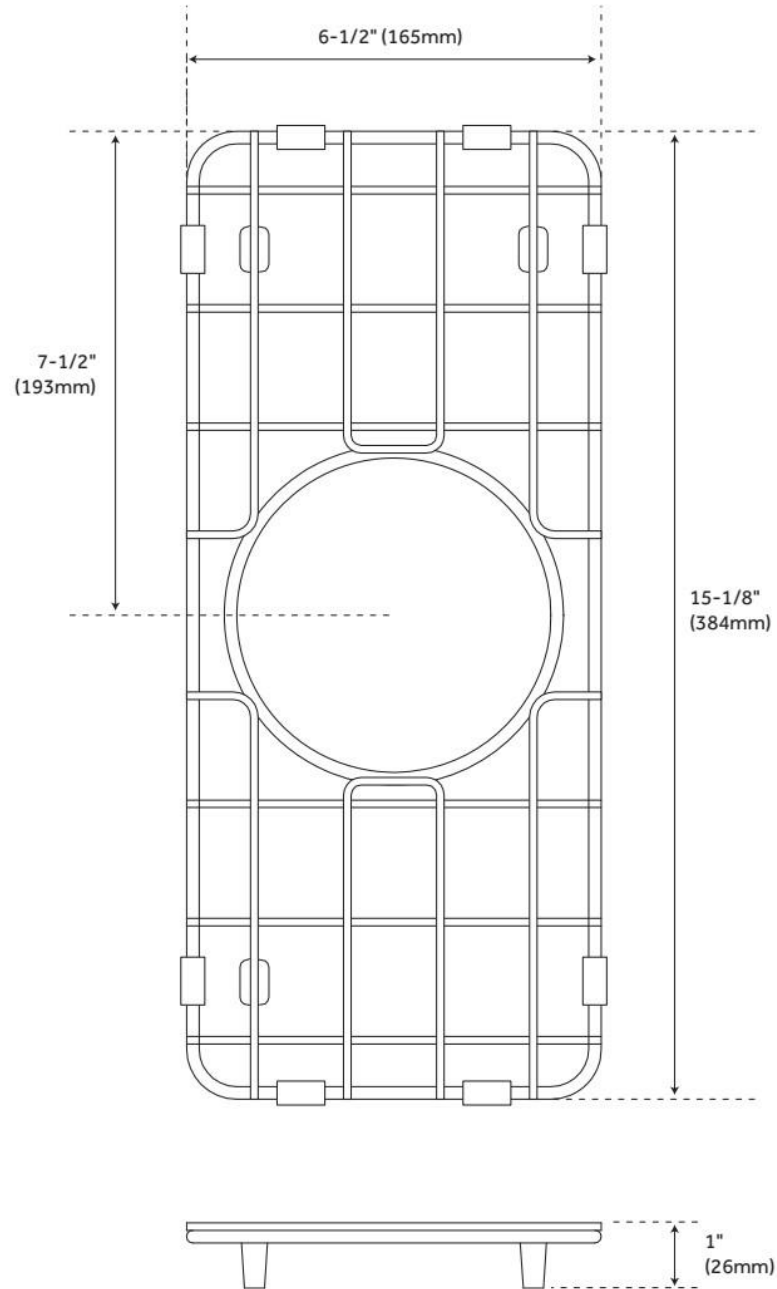

SINGLE SINK GRID FOR 36" GALLO 80/20 DOUBLE BOWL FIRECLAY FARMHOUSE SINK - SMALL BOWL

SKU: 559539
Code: SH229004

FEATURES

Material: Metal
Product Finish: Chrome

ADDITIONAL FEATURES

- Dishwasher Safe.
- Material is 304 stainless steel.
- Included are rubber bumpers for scratch resistance.

REVISED 2/6/2025

SINGLE SINK GRID FOR 36" GALLO 80/20 DOUBLE BOWL FIRECLAY FARMHOUSE SINK - SMALL BOWL

SKU: 559539
Code: SH229004

REVISED 2/6/2025