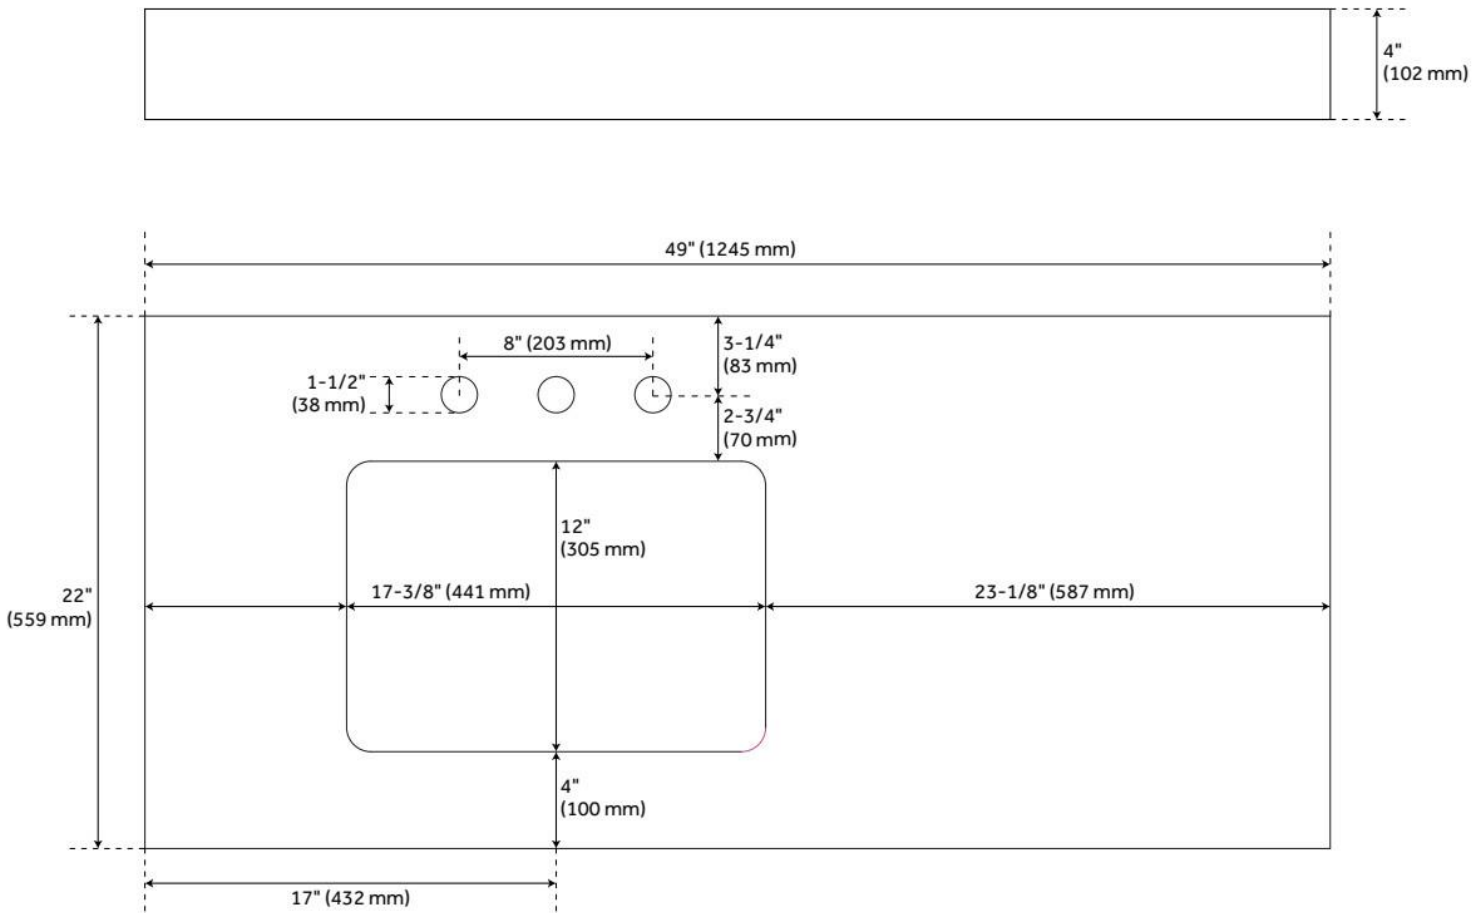

49" X 22" 3CM QUARTZ VANITY TOP FOR LEFT OFFSET RECT UNDERMOUNT SINK - CARBON BLACK -

SKU: 500720

Code: SH881498003

FEATURES

Vanity Top Options: Carbon Black Quartz

Vanity Top Material: Quartz

Sink Included: No

Backsplash: Yes

Sidesplash Included: No

ADDITIONAL FEATURES

REVISED 1/8/2025

49" X 22" 3CM QUARTZ VANITY TOP FOR LEFT OFFSET RECT UNDERMOUNT SINK - CARBON BLACK -

SKU: 500720
Code: SH881498003

REVISED 1/8/2025