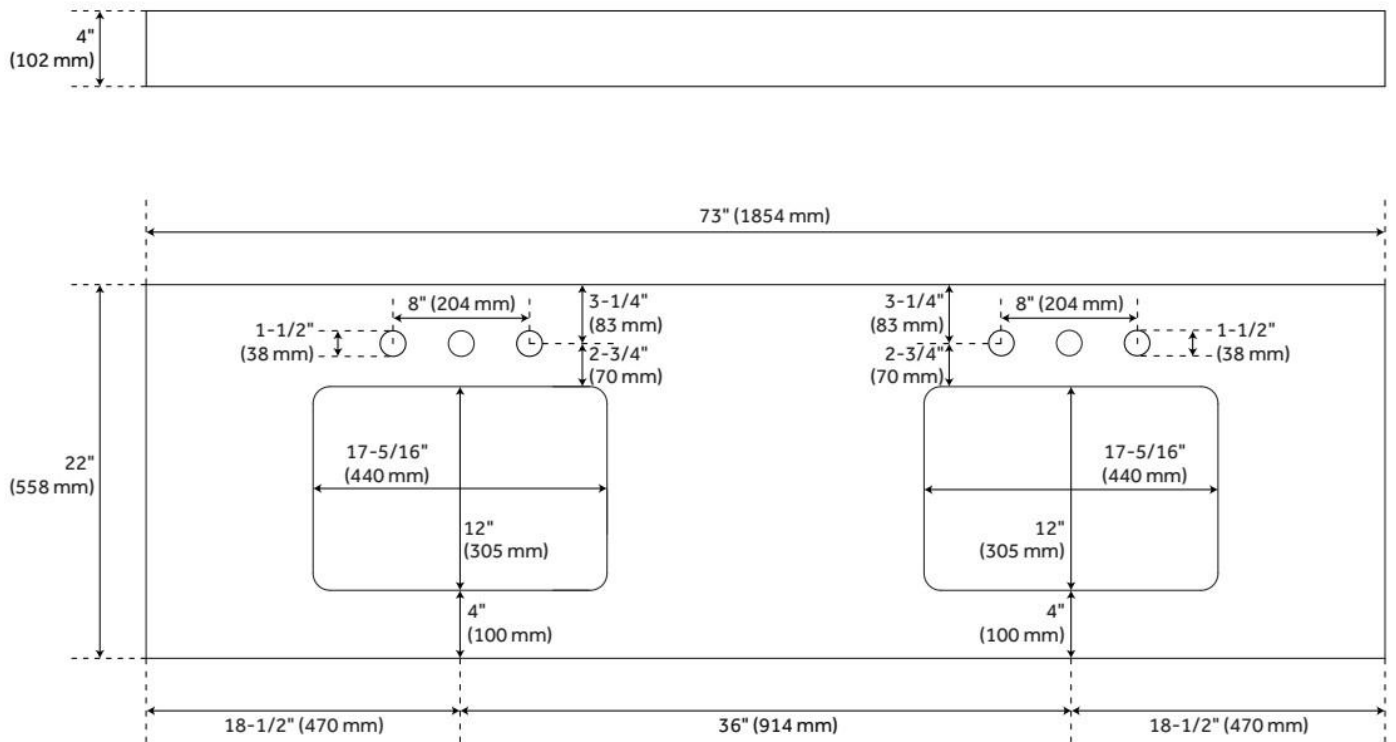

73" X 22" VANITY TOP FOR RECT. UNDERMOUNT SINKS- CARBON BLACK QUARTZ- WIDESPREAD- 36"

SKU: 500714

Code: SH881738003

FEATURES

Vanity Top Options: Carbon Black Quartz

Vanity Top Material: Quartz

Sink Included: No

Backsplash: Yes

Sidesplash Included: No

ADDITIONAL FEATURES

REVISED 1/8/2025

73" X 22" VANITY TOP FOR RECT. UNDERMOUNT SINKS- CARBON BLACK QUARTZ- WIDESPREAD- 36"

SKU: 500714
Code: SH881738003

REVISED 1/8/2025