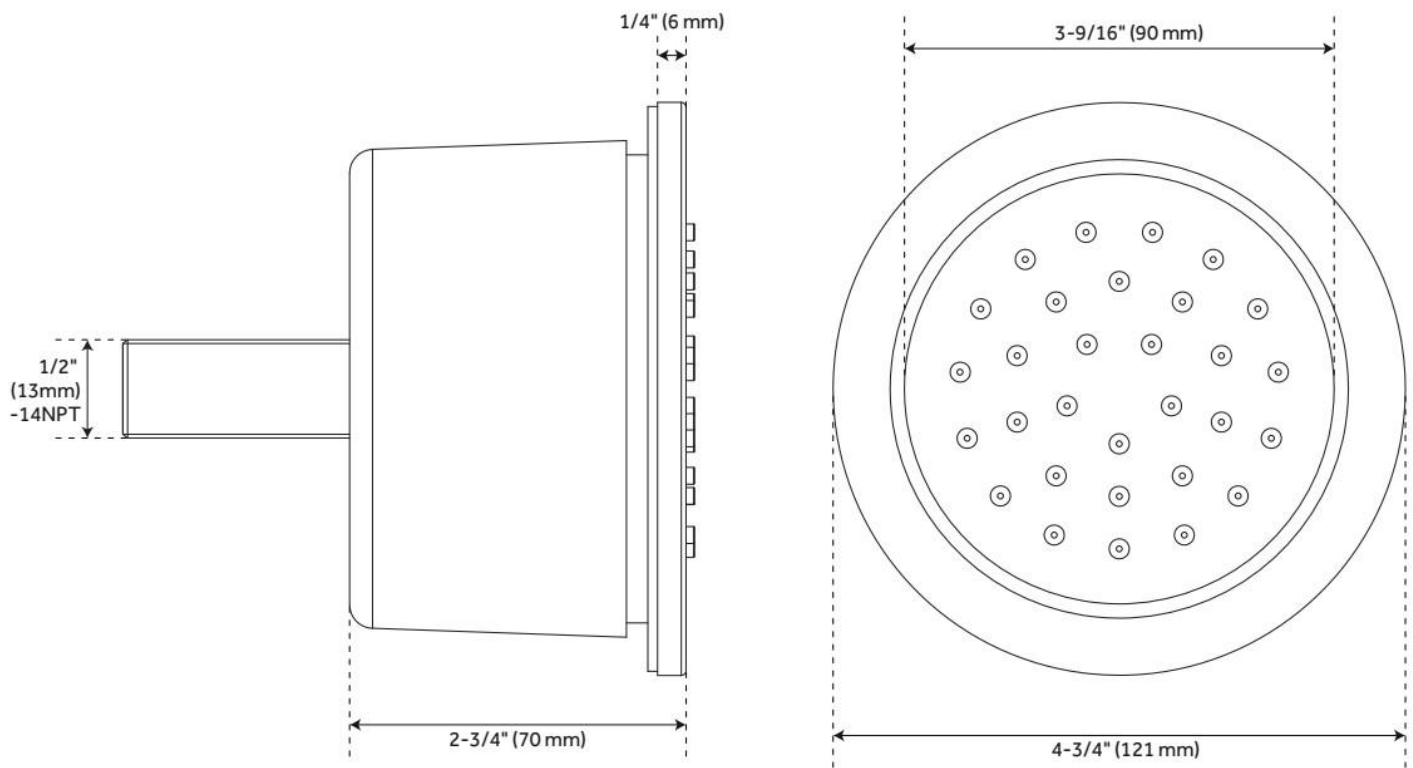

ROUND FLUSH-MOUNT SWIVEL BODY SPRAY

SKU: 948943

Code: SHBS6010E, SH488914

REVISED 11/25/2024