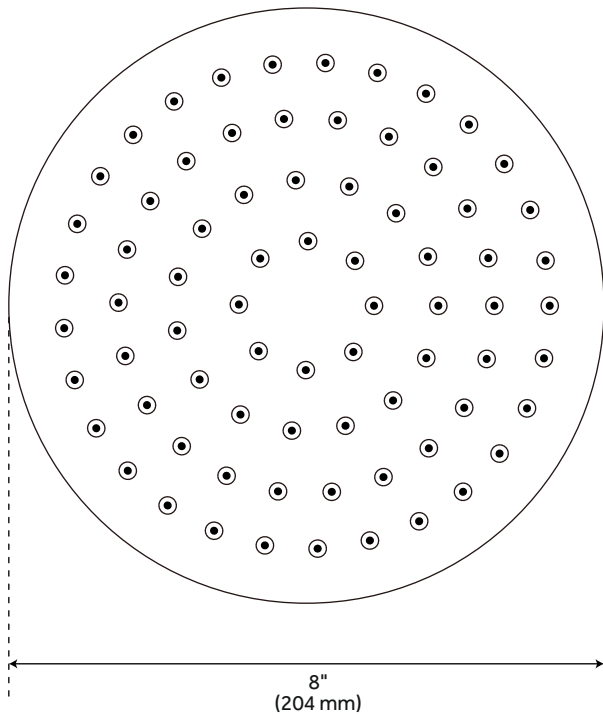

8" MODERN ROUND RAINFALL SHOWER HEAD - 1.75 GPM

All dimensions and specifications are nominal and may vary. Use actual products for accuracy in critical situations.