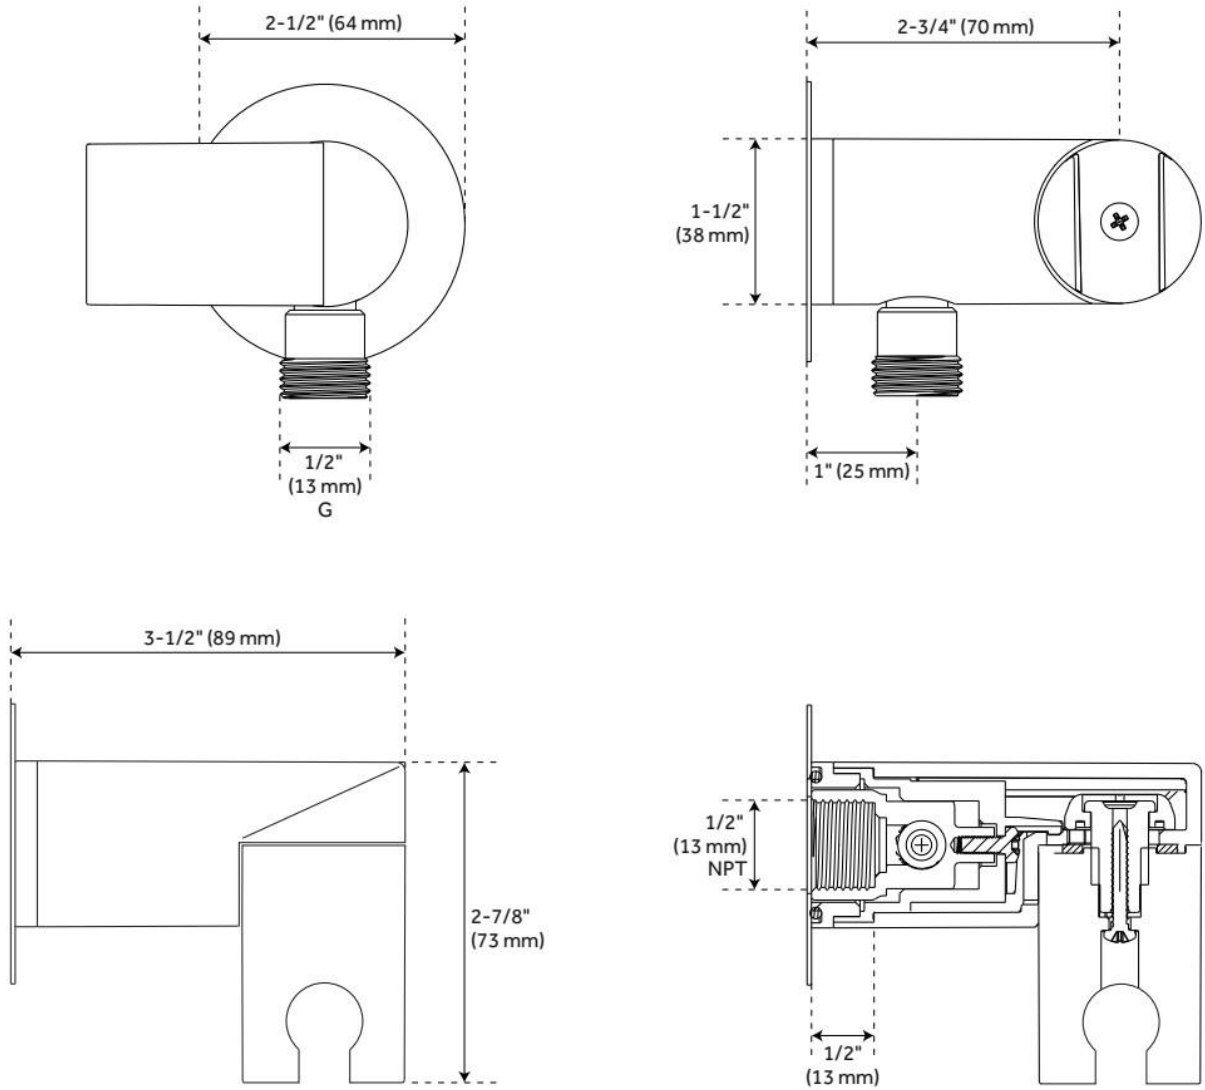

SWIVEL WATER SUPPLY ELBOW AND BRACKET FOR HAND SHOWER

SKU: 948936

Code: SHWES2050, SH485446, SH485535

REVISED 11/25/2024