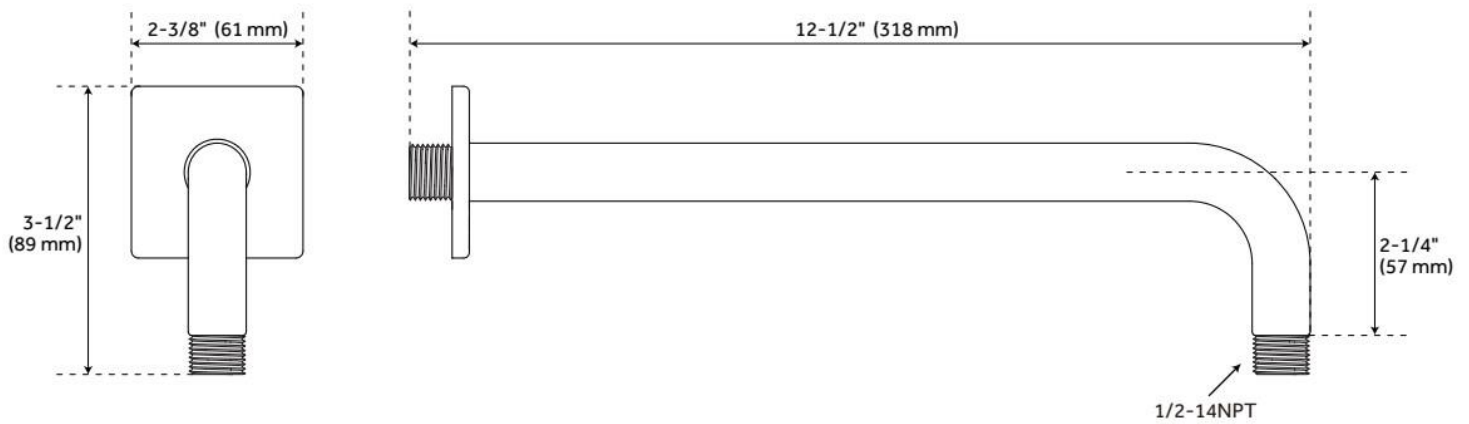

MODERN SHOWER ARM

SKU: 953989
Code: SHRSA124

REVISED 11/25/2024