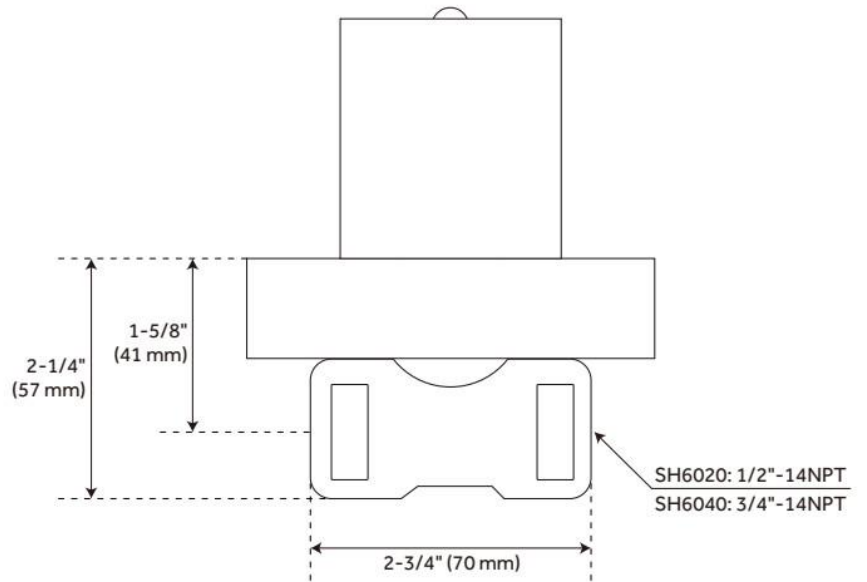

VOLUME CONTROL ROUGH-IN VALVE

SKU: 948546
Code: SH6020, SH6040

REVISED 11/21/2024