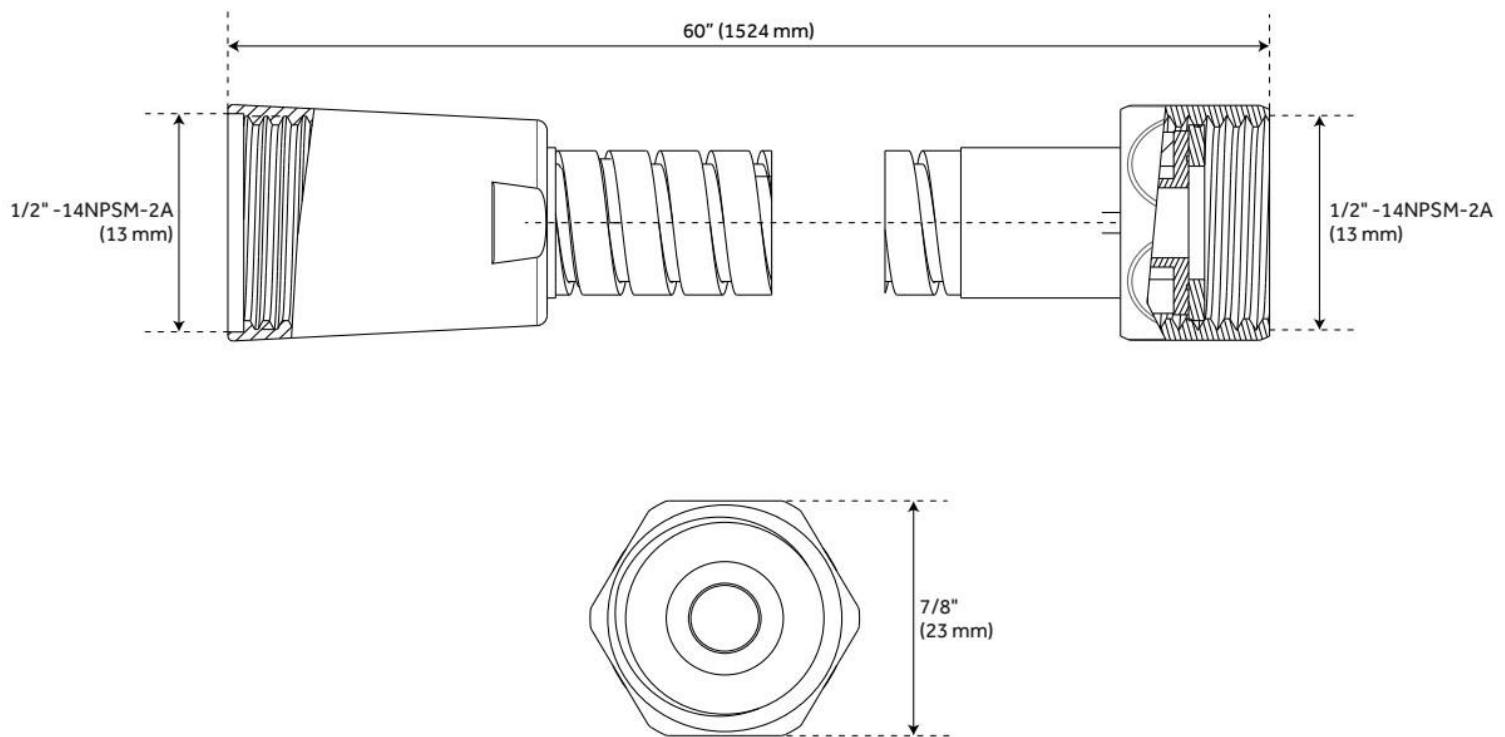

60" STRETCHABLE METAL HAND SHOWER HOSE

SKU: 948938

Code: SHH1010, SH484205, SH485500

REVISED 11/25/2024