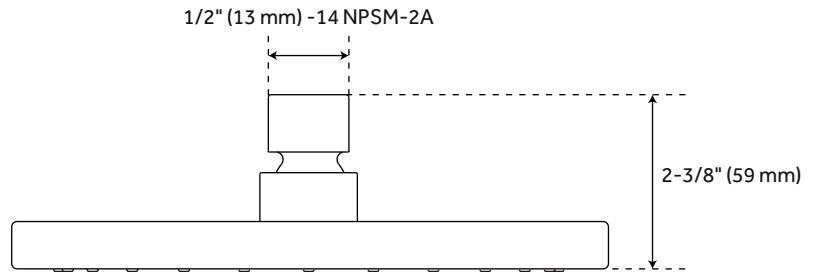

8" MODERN ROUND RAINFALL SHOWER HEAD - 1.75 GPM

All dimensions and specifications are nominal and may vary. Use actual products for accuracy in critical situations.