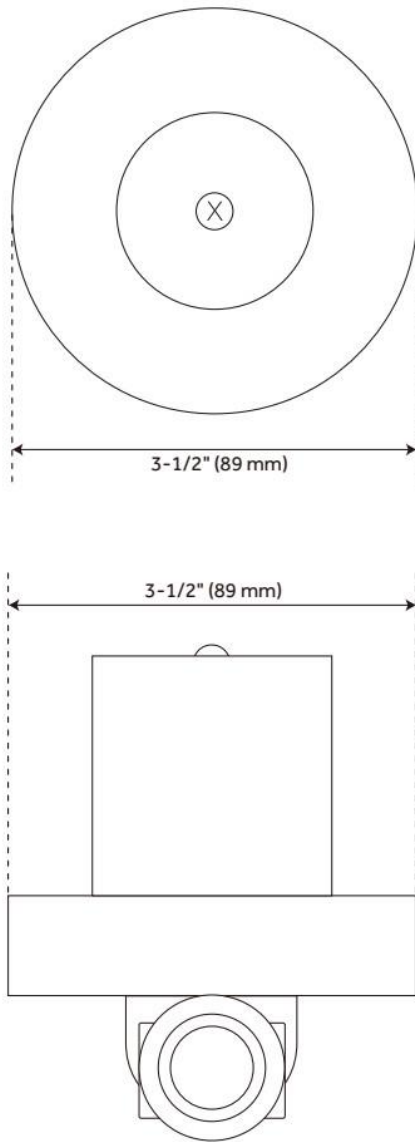

VOLUME CONTROL ROUGH-IN VALVE

SKU: 948546
Code: SH6020, SH6040

REVISED 11/21/2024