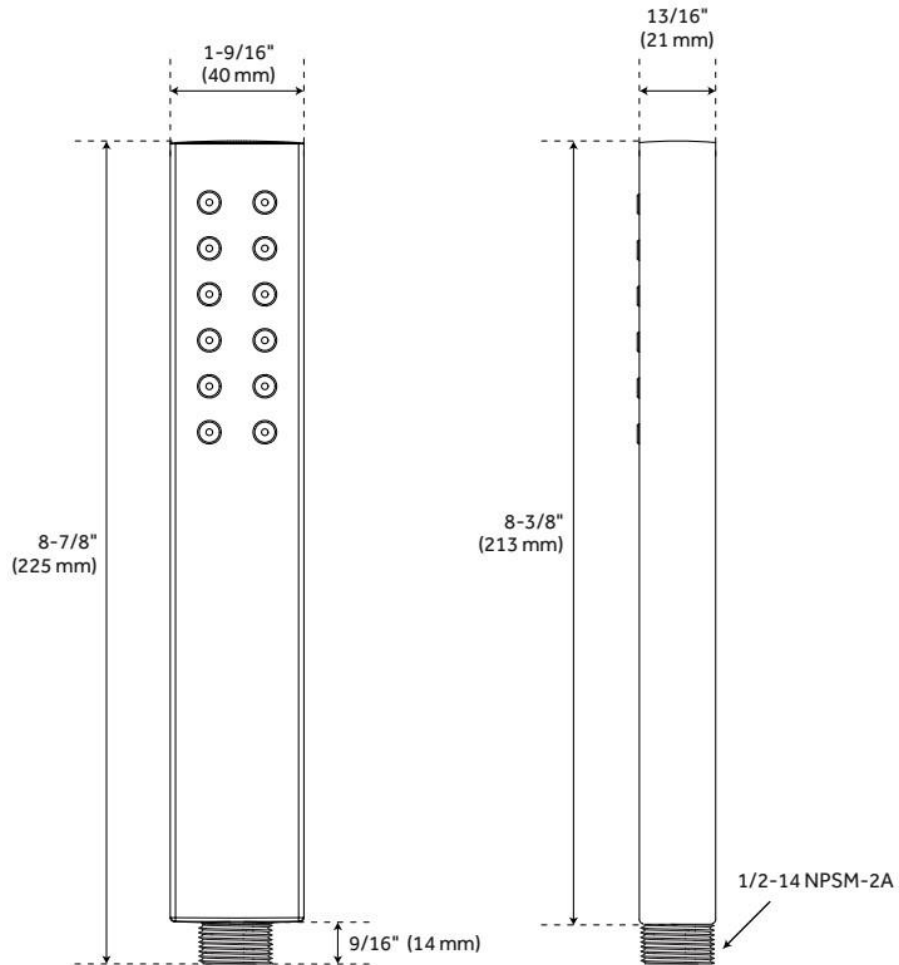

MODERN HAND SHOWER

SKU: 953994
Code: SHHS4170G

REVISED 11/25/2024