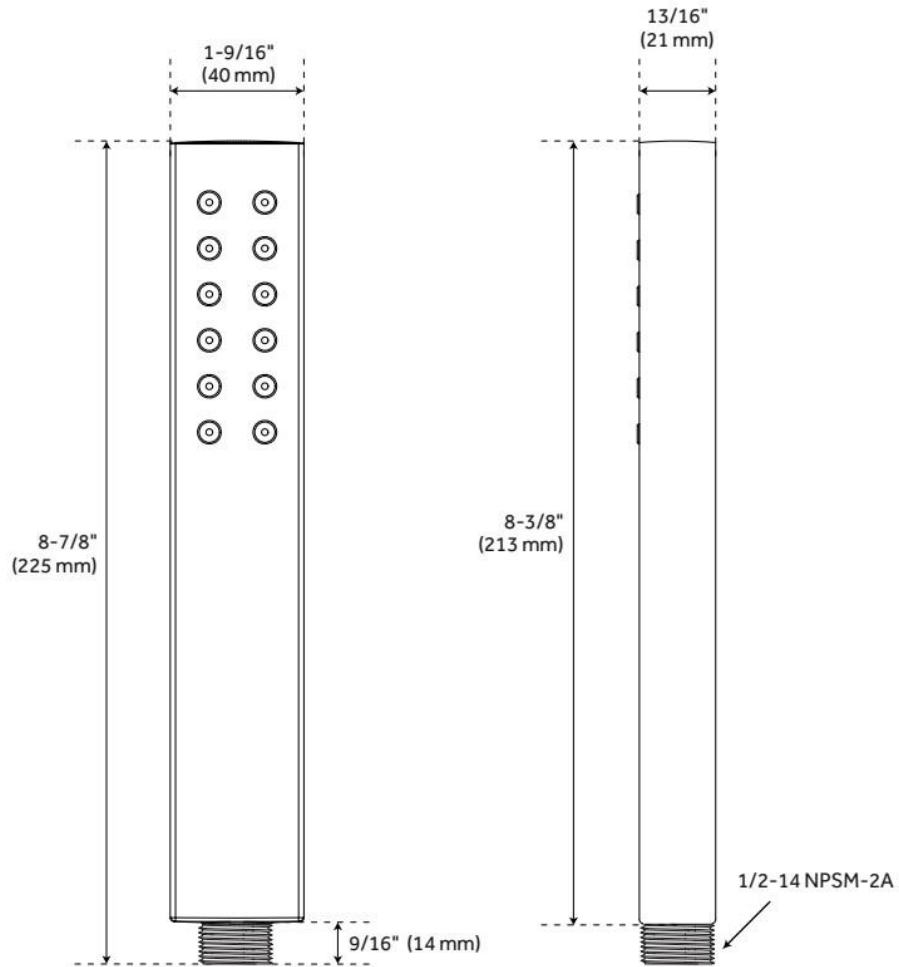

MODERN HAND SHOWER

SKU: 953994
Code: SHHS4170G

REVISED 11/25/2024