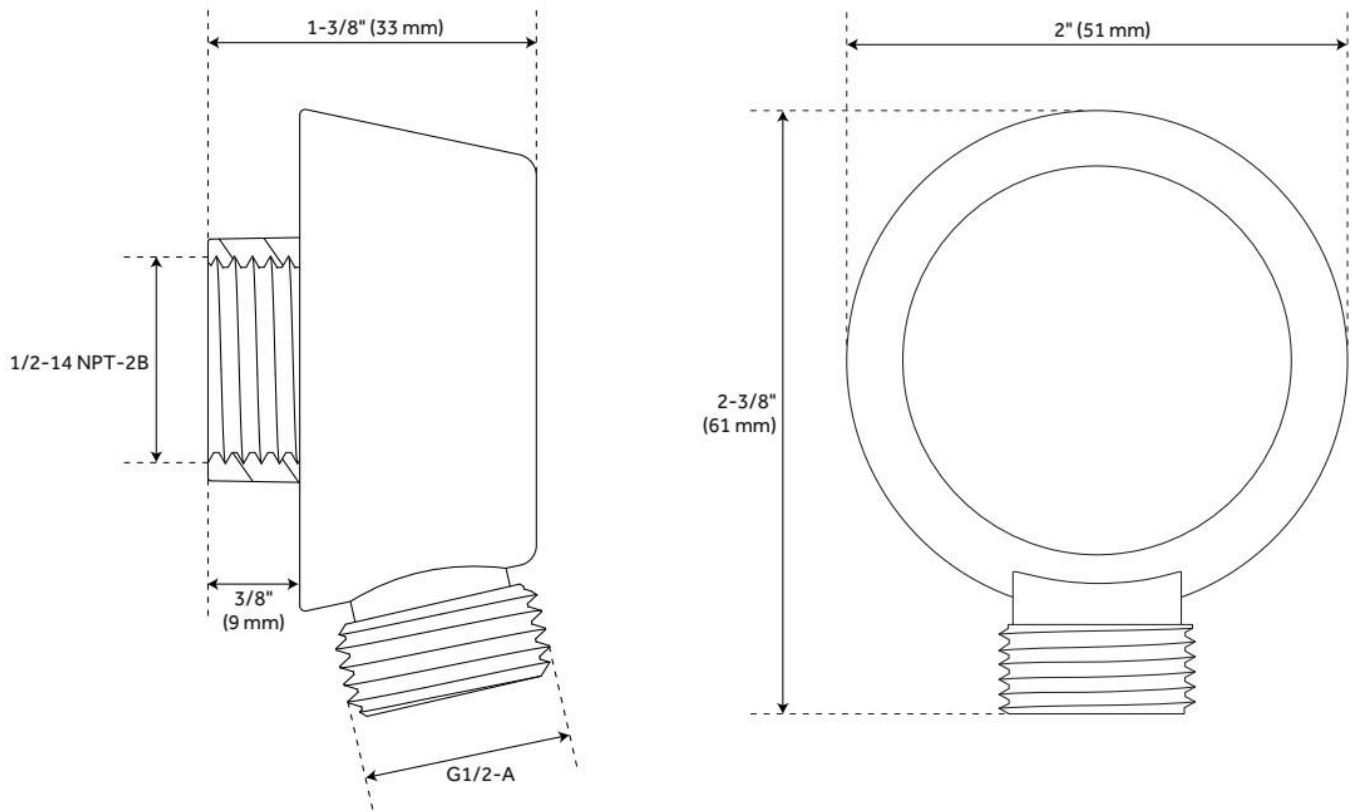

CONTEMPORARY ROUND WATER SUPPLY ELBOW FOR HAND SHOWER

SKU: 932365

Code: SHWE2040, SH484207, SH485502

REVISED 11/25/2024