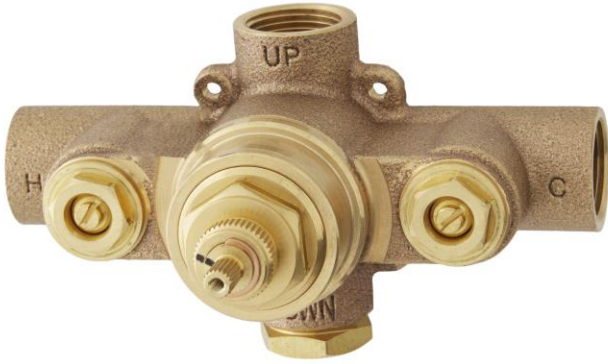

FEATURES

Material: Metal
Shower Head Swivel: Yes
Shower Head Spray: Rainfall
Shower Head Flow Rate: 1.8 gpm (6.8 L/min) @ 80 psi
Hand Shower Spray: Full
Hand Shower Flow Rate: 1.75 gpm (6.6 L/min) @ 80 psi
Connection Type: 3/4" NPT
Cartridge Type: Thermostatic

Connection Type: 1/2" NPT

ASME A112.18.1/CSA B125.1, Massachusetts Accepted, LISTED ID: SHWE2040*

ADDITIONAL FEATURES

- 1/2" Female wall connection.
- 1/2" Male hose connection.

REVISED 11/25/2024

CONTEMPORARY ROUND WATER SUPPLY ELBOW FOR HAND SHOWER

SKU: 932365

Code: SHWE2040, SH484207, SH485502

REVISED 11/25/2024

THERMOSTATIC ROUGH-IN SHOWER VALVE

SKU: 948545
Code: SH6004, SH6006

FEATURES

Cartridge Type: Thermostatic

ASME A112.18.1/CSA B125.1, Massachusetts Accepted, LISTED ID: SH6004, SH6006

ADDITIONAL FEATURES

- Compatible with Beasley, Berwyn, Boca Raton, Drea, Edenton, Elita, Greyfield, Gunther, Hibiscus, Key West, Lentz, Lexia, Pendleton, Pinecrest, Provincetown, Rigi, Sefina, Vassor and Vilamonte Thermostatic Valve Trim.
- For proper installation, requires use of volume control valve and trim.
- Bronze valve body.
- Factory-calibrated comfort setting at 104 degrees Fahrenheit.
- Water inlet stops and check valve.
- Thermostatic technology keeps shower temperature ± 1 degree Celsius.