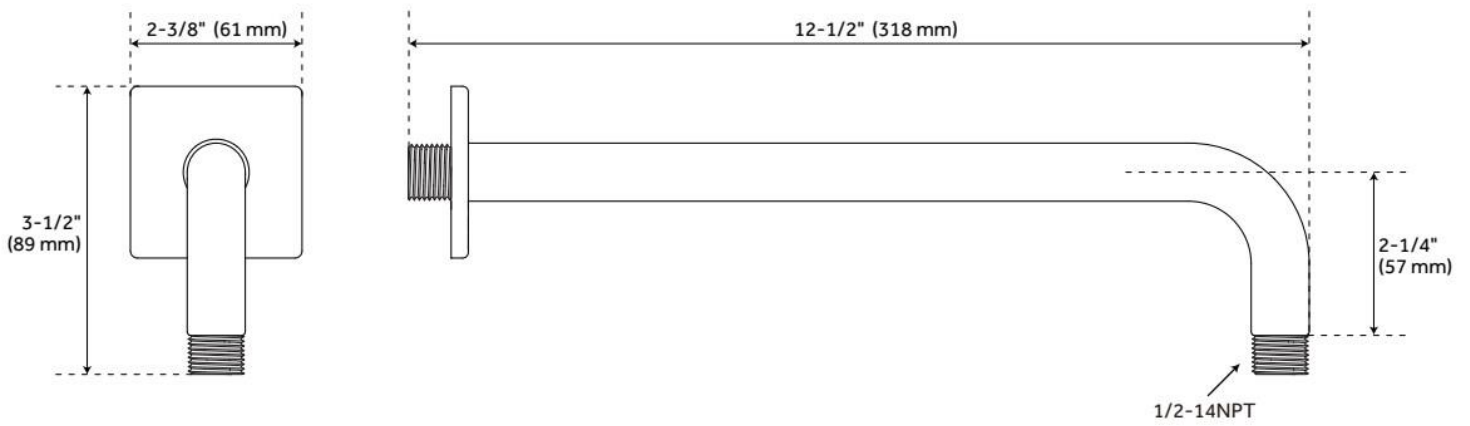

MODERN SHOWER ARM

SKU: 953989
Code: SHRSA124

REVISED 11/25/2024