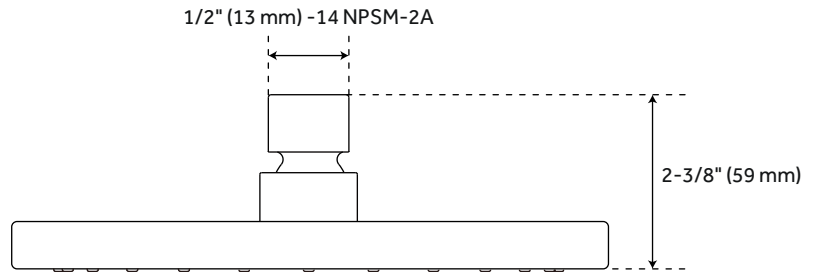

REVISED 1/8/2025

8" MODERN ROUND RAINFALL SHOWER HEAD - 1.75 GPM

SKU: 948948-18

Code: SHRSB820RG, SH484203, SH485499, SHRSB820RGPB

FEATURES

Material: ABS

Shower Head Swivel: Yes

Flow Rate: 1.75 gpm (6.6 L/min) @ 80 psi

ASME A112.18.1/CSA B125.1, CEC Listed, WaterSense by IAPMO, Massachusetts Accepted, LISTED ID:
SHRSB820RG*

ADDITIONAL FEATURES

- Single function shower head (full spray).
- Easy clean rubber nozzles.
- Brass ball joint.

REVISED 11/22/2024

8" MODERN ROUND RAINFALL SHOWER HEAD - 1.75 GPM

All dimensions and specifications are nominal and may vary. Use actual products for accuracy in critical situations.

60" STRETCHABLE METAL HAND SHOWER HOSE

SKU: 948938

Code: SHH1010, SH484205, SH485500

FEATURES

Material: Metal

Connection Type: 1/2" IPS

ASME A112.18.1/CSA B125.1, Massachusetts Accepted, LISTED ID: SHH1010*

ADDITIONAL FEATURES

- 60" - 72" stretchable metal shower hose.
- Double spiral construction.
- Metal conical nut.