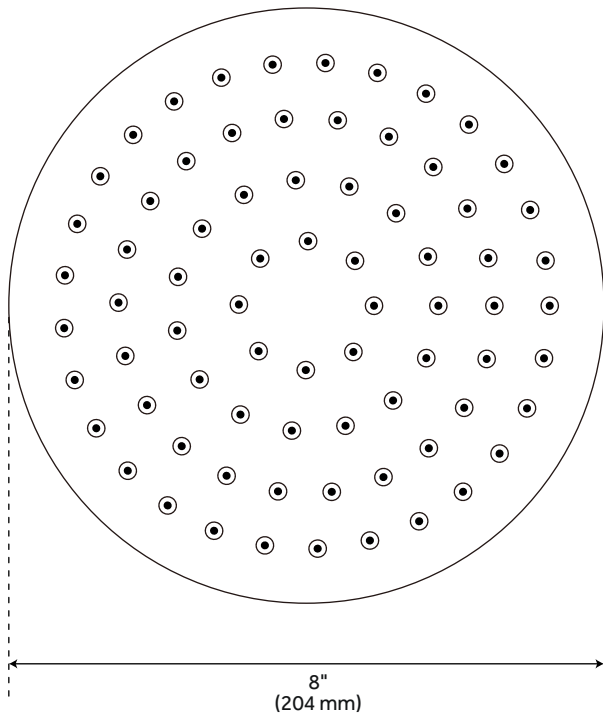

ADDITIONAL FEATURES

- 60" - 72" Stretchable metal hand shower hose.
- Ceramic cartridges.
- Two - 8" single function round rainfall shower head (full spray).
- Single function hand shower (full spray).
- Modern shower arm and hand shower.
- Contemporary slide bar for hand shower.
- Contemporary round water supply elbow for hand shower has 1/2" female wall connection and 1/2" male hose connection.
- Thermostatic Rough-In Shower Valve has factory-calibrated comfort setting at 104 degrees Fahrenheit.
- Water inlet stops and check valve.
- Thermostatic technology keeps shower temperature ± 1 degree Celsius.
- 3-Way In-Wall Diverter Rough-In Valve is not intended as a shut off valve.
- Volume Control Rough-In Valve is Intended for use with a thermostatic valve and trim.

REVISED 1/8/2025

8" MODERN ROUND RAINFALL SHOWER HEAD - 1.75 GPM

SKU: 948948-18

Code: SHRSB820RG, SH484203, SH485499, SHRSB820RGPB

FEATURES

Material: ABS

Shower Head Swivel: Yes

Flow Rate: 1.75 gpm (6.6 L/min) @ 80 psi

REVISED 11/22/2024

8" MODERN ROUND RAINFALL SHOWER HEAD - 1.75 GPM

All dimensions and specifications are nominal and may vary. Use actual products for accuracy in critical situations.

60" STRETCHABLE METAL HAND SHOWER HOSE

SKU: 948938

Code: SHH1010, SH484205, SH485500

FEATURES

Material: Metal

Connection Type: 1/2" IPS

ASME A112.18.1/CSA B125.1, Massachusetts Accepted, LISTED ID: SHH1010*

ADDITIONAL FEATURES

- 60" - 72" stretchable metal shower hose.
- Double spiral construction.
- Metal conical nut.