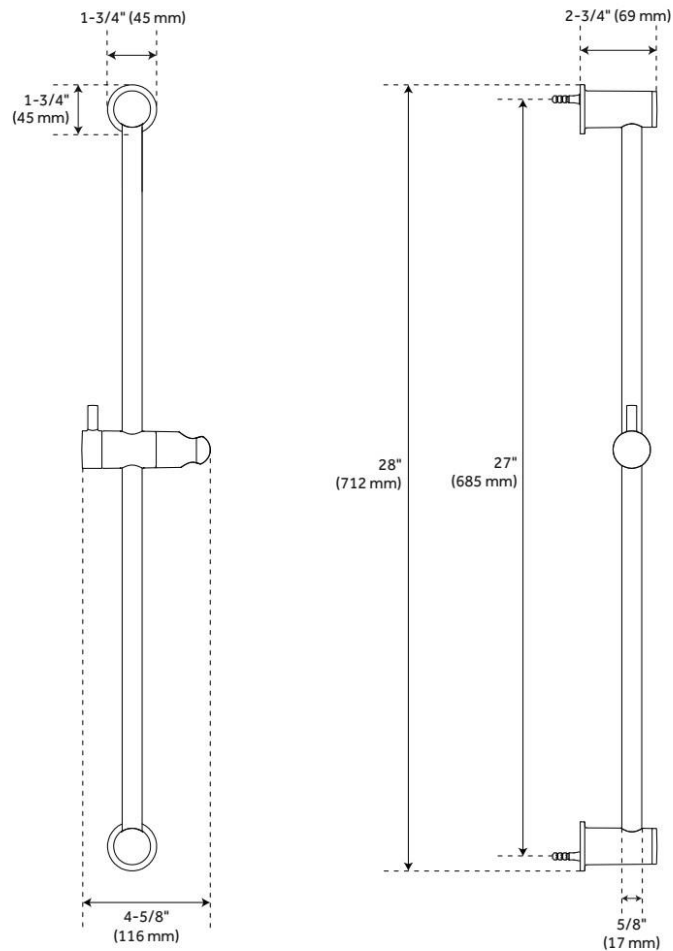

CONTEMPORARY SLIDE BAR FOR HAND SHOWER

SKU: 948919

Code: SHSB3040, SH484206, SH485501

REVISED 11/25/2024