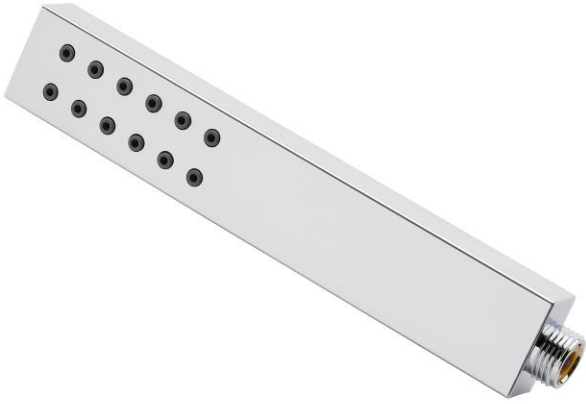

MODERN HAND SHOWER

SKU: 953994

Code: SHHS4170G

FEATURES

Material: ABS

Hand Shower Flow Rate: 1.8 gpm (6.8 L/min) @ 80 psi

ASME A112.18.1/CSA B125.1, CEC Listed, WaterSense by IAPMO, Massachusetts Accepted, LISTED ID: SHHS4170XX

ADDITIONAL FEATURES

- Single function hand shower (full spray).

REVISED 11/25/2024