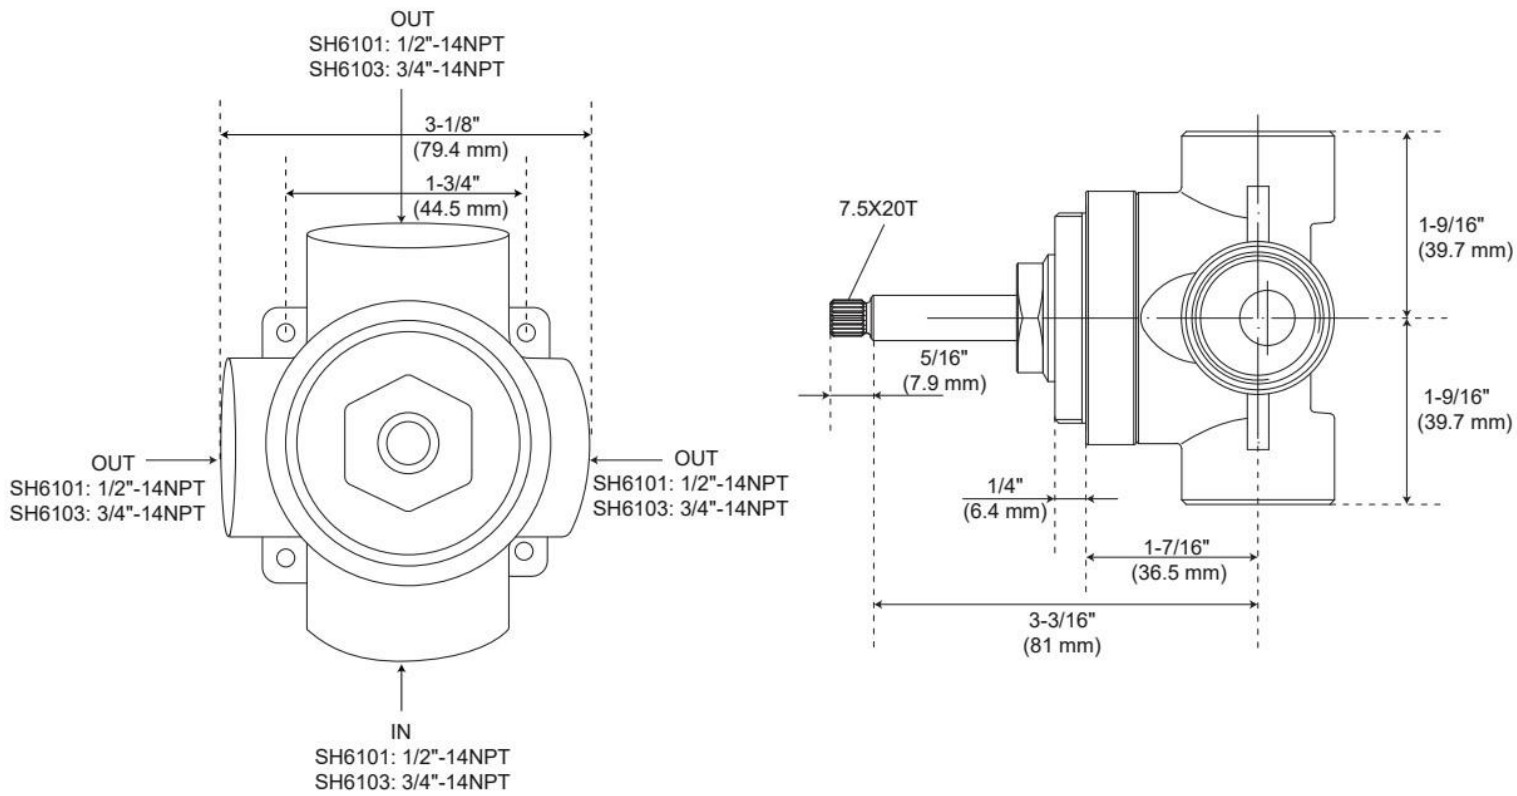

3-WAY IN-WALL DIVERTER ROUGH-IN VALVE

SKU: 953056

Code: SH6103, SH6101

REVISED 11/25/2024