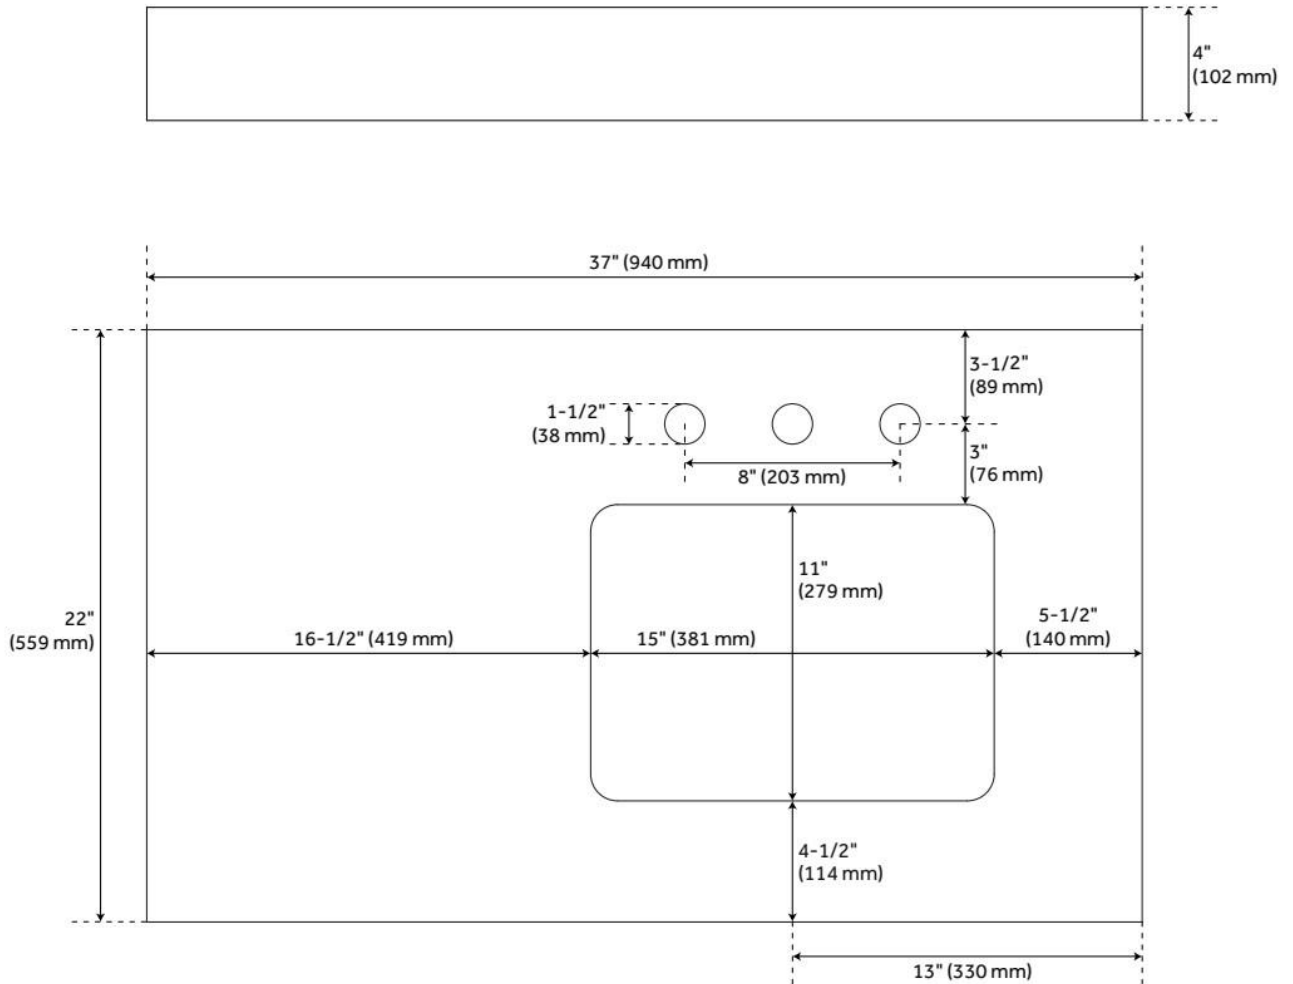

37" X 22" 3CM QUARTZ VANITY TOP WITH RIGHT OFFSET RECTANGULAR SINK - ARCTIC WHITE - 8"

SKU: 559034
Code: SH559034

FEATURES

Vanity Top Options: Arctic White Quartz
Sink Material: Porcelain
Vanity Top Material: Quartz
Sink Installation: Undermount - Rectangle
Sink Included: Yes
Basin Overflow Yes
Sink Color: White
Backsplash: Yes
Sidesplash Included: No

ASME A112.19.2/CSA B45.1, Massachusetts Accepted, LISTED ID: 506894;506894;N/A

ADDITIONAL FEATURES

- Includes quartz countertop, backsplash, and white porcelain sink.
- Matching right or left sidesplash sold separately.
- To clean, add a few drops of mild cleanser, rinse with water and wipe dry.
- Faucets sold separately.
- See Installation Instructions for directions to attach the vanity top and sink.

REVISED 11/18/2024

37" X 22" 3CM QUARTZ VANITY TOP WITH RIGHT OFFSET RECTANGULAR SINK - ARCTIC WHITE - 8"

SKU: 559034
Code: SH559034

REVISED 11/18/2024