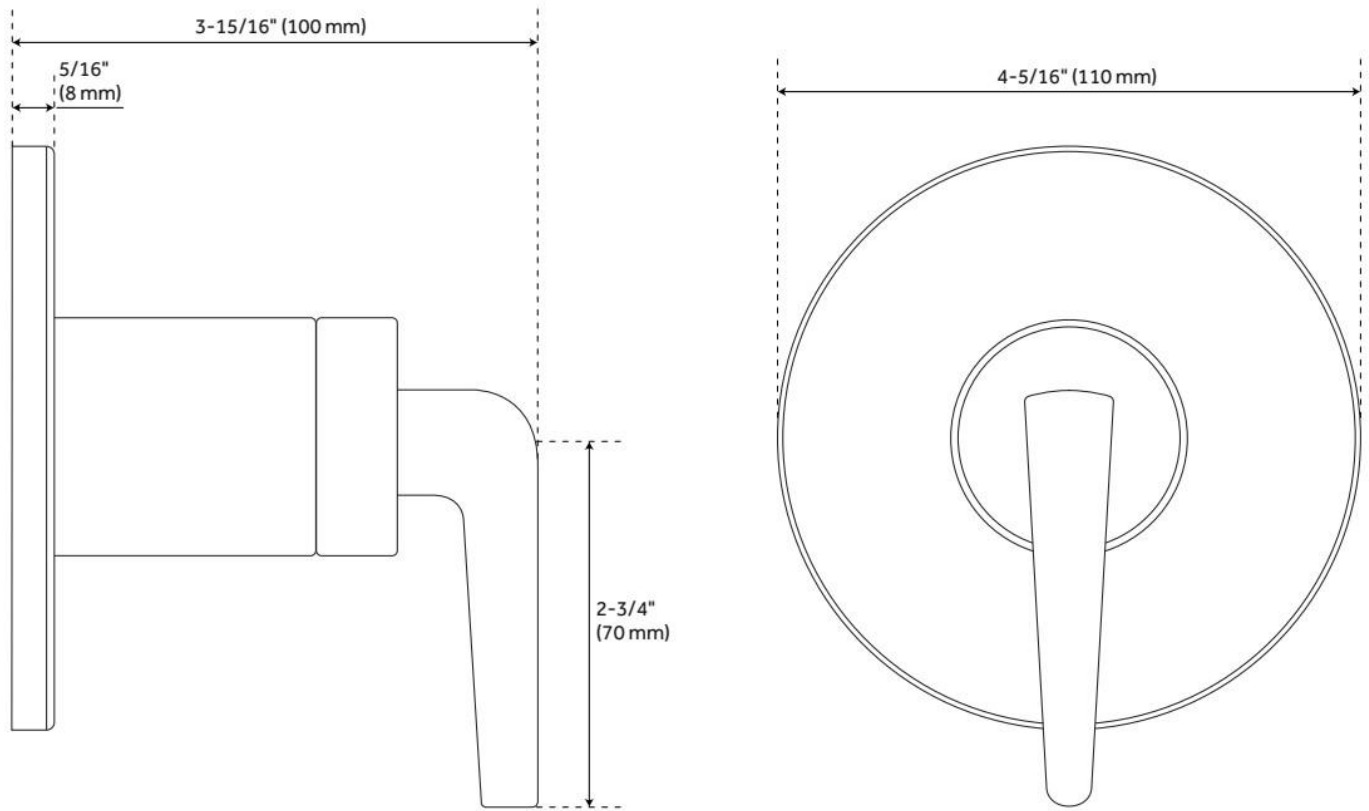

DREA IN-WALL SHOWER VOLUME CONTROL HANDLE

SKU: 955146

Code: SHDR9007, SH6020, SH6040

FEATURES

Material: Metal

Cartridge Type: Ceramic Disc

Required for Installation: Rough-in valve: SH6020 or SH6040

ASME A112.18.1/CSA B125.1, ICC/ANSI A117.1, Massachusetts Accepted, LISTED ID: SHDR9007*, SH6020, SH6040

ADDITIONAL FEATURES

- Metal handle.
- Wall thickness range: 1" to 1-3/4"
- For proper installation, requires use of a thermostatic valve and trim.
- Optional Rough-in Valve:
 - Brass valve body.
 - Ceramic cartridge.

REVISED 10/30/2024

DREA IN-WALL SHOWER VOLUME CONTROL HANDLE

SKU: 955146

Code: SHDR9007, SH6020, SH6040

REVISED 10/30/2024

VOLUME CONTROL ROUGH-IN VALVE

SKU: 948546

Code: SH6020, SH6040

ASME A112.18.1/CSA B125.1, Massachusetts Accepted, LISTED ID: SH6020, SH6040

ADDITIONAL FEATURES

- Intended for use with a thermostatic valve and trim.
- Bronze valve body.
- Ceramic cartridge.
- Compatible with Beasley, Berwyn, Boca Raton, Drea, Edenton, Elita, Greyfield, Gunther, Hibiscus, Key West, Lentz, Lexia, Pendleton, Pinecrest, Provincetown, Rigi, Sefina, Vassor and Vilamonte Volume Control Trims.