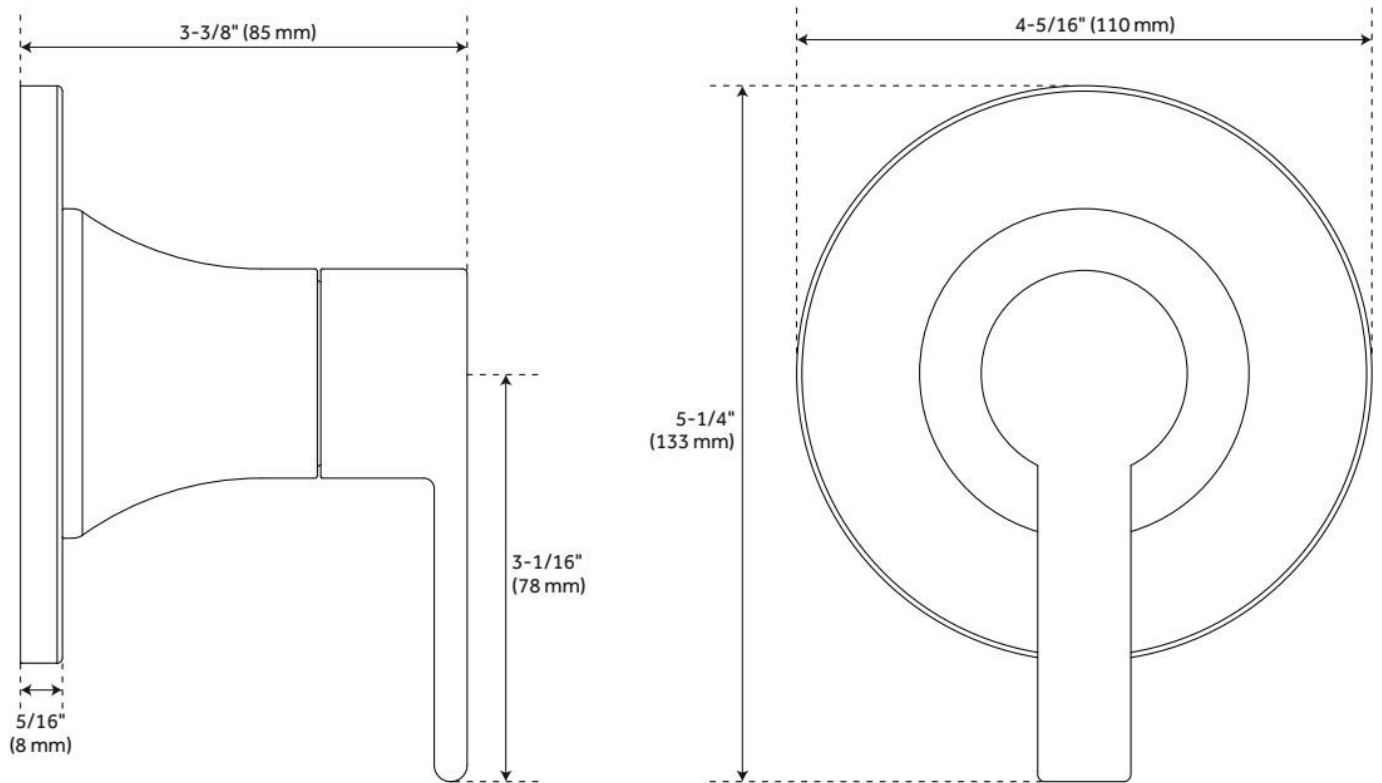

## FEATURES

Material: Metal

Cartridge Type: Ceramic Disc

Required for Installation: Rough-in valve: SH6020 or SH6040

ASME A112.18.1/CSA B125.1, Massachusetts Accepted, LISTED ID: SHLZTVLEV\*, SHLZ9007LH\*, SH6020, SH6040

## ADDITIONAL FEATURES

- Metal handle.
- Wall thickness range: 1" to 1-3/4"
- For proper installation, requires use of a thermostatic valve and trim.
- Optional Rough-in Valve:
  - Brass valve body.
  - Ceramic cartridge.

# LENTZ IN-WALL SHOWER VOLUME CONTROL HANDLE - LEVER HANDLE

SKU: 955128-L

Code: SHLZ9007LH, SHLZTVLEV, SH6020, SH6040

REVISED 10/30/2024