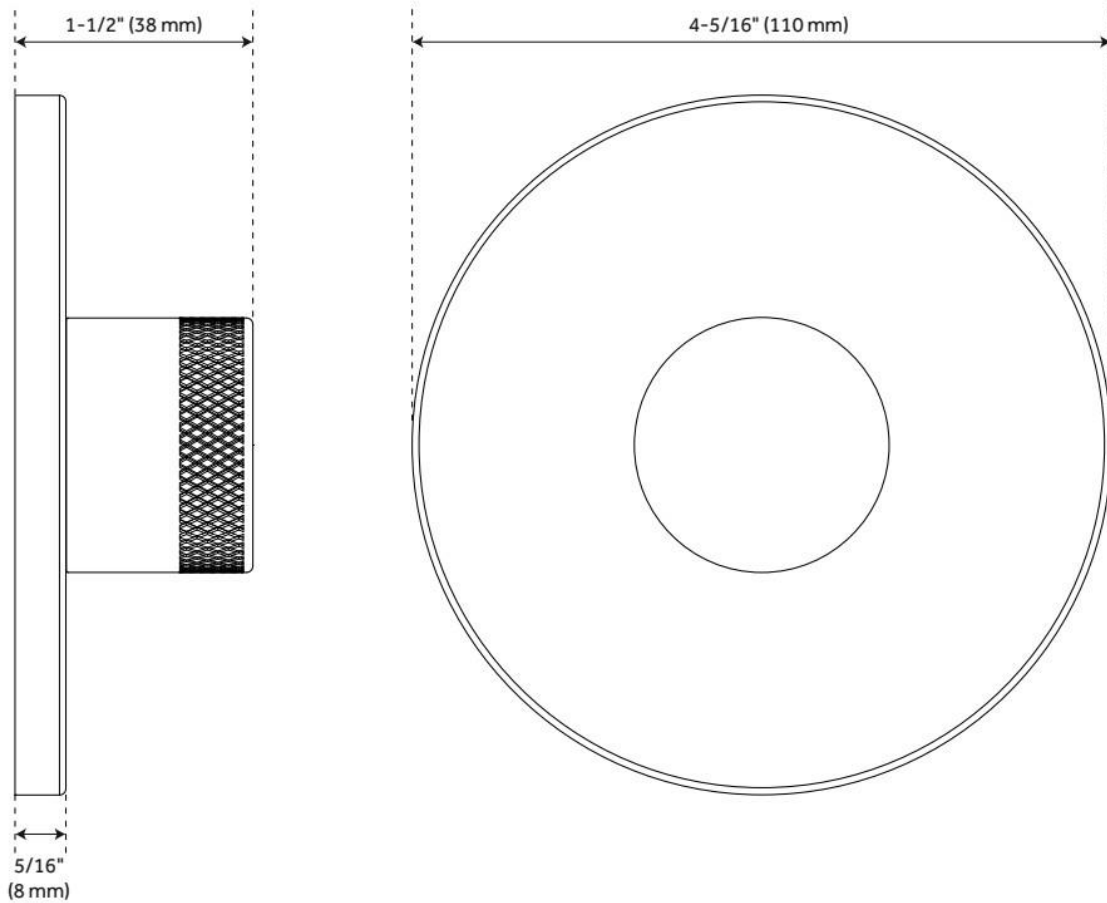

LENTZ IN-WALL SHOWER VOLUME CONTROL HANDLE - KNOB HANDLE

SKU: 955128-K

Code: SHLZ9007LH, SHLZTVKNOB, SH6020, SH6040

REVISED 10/30/2024