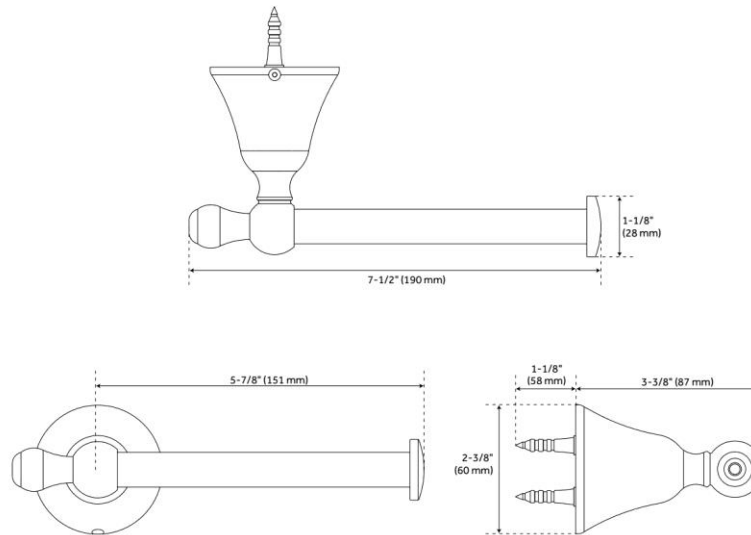

TRADITIONAL TOILET PAPER HOLDER

SKU: 955111

Code: SH498218, SH498219, SH498220, SH498221, SH498222, SH498223, SH498224, SH498225, SH498226

FEATURES

Material: Metal

ADDITIONAL FEATURES

- Includes all necessary hardware for easy installation.
- Sold individually.