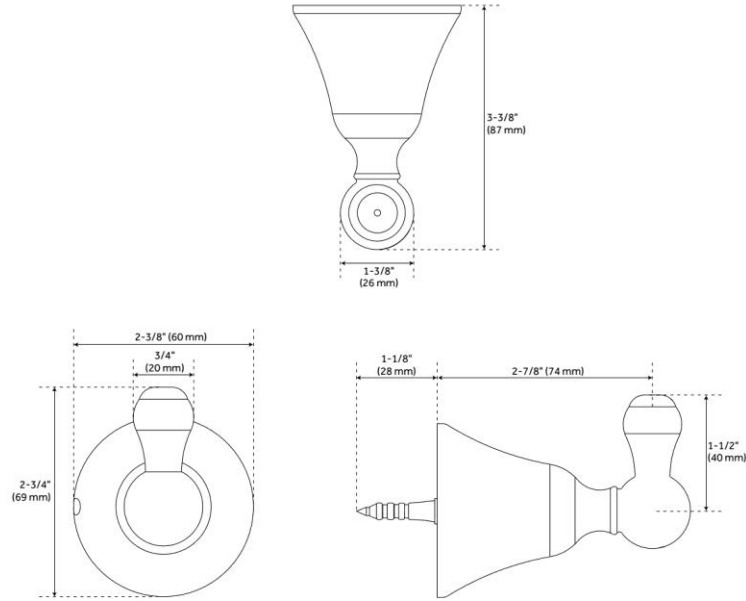

# TRADITIONAL ROBE HOOK

SKU: 955110

Code: SH498209, SH498210, SH498211, SH498212, SH498213, SH498214, SH498215, SH498216, SH498217

## FEATURES

Material: Metal