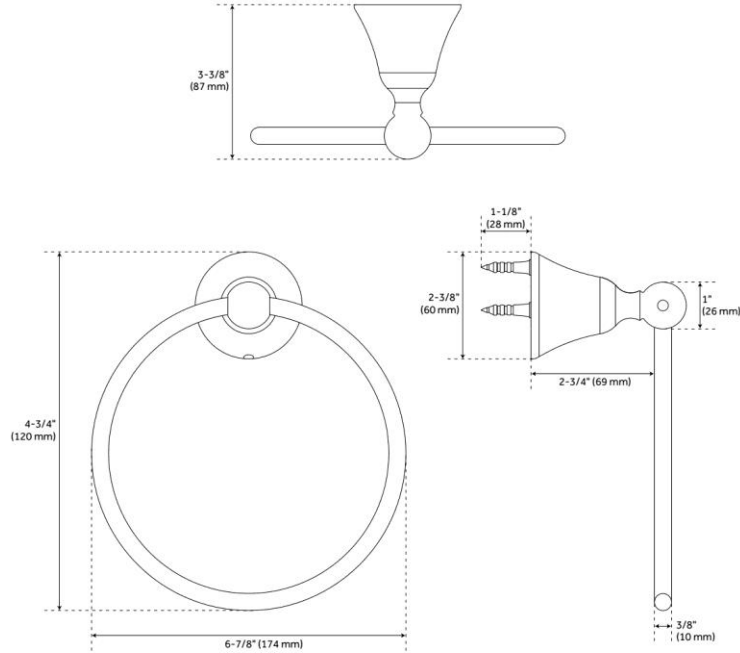

# TRADITIONAL TOWEL RING

SKU: 955109

Code: SH498200, SH498201, SH498202, SH498203, SH498204, SH498205, SH498206, SH498207, SH498208

## FEATURES

Material: Metal