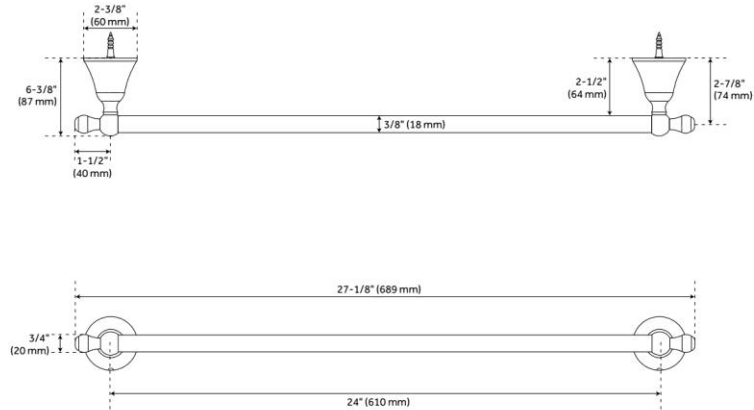

24" TRADITIONAL TOWEL BAR

SKU: 955108

Code: SH498191, SH498192, SH498193, SH498194, SH498195, SH498196, SH498197, SH498198, SH498199

FEATURES

Material: Metal

Centers: 24"

ADDITIONAL FEATURES

- Includes all necessary hardware for easy installation.
- Sold individually.