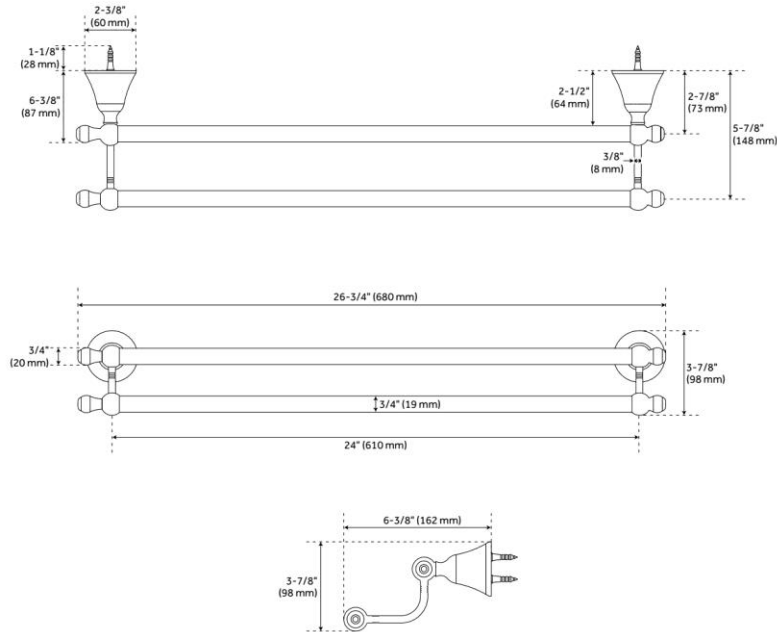

24" TRADITIONAL DOUBLE TOWEL BAR

SKU: 955107

Code: SH498182, SH498183, SH498184, SH498185, SH498186, SH498187, SH498188, SH498189, SH498190

FEATURES

Material: Metal

Centers: 24"

ADDITIONAL FEATURES

- Includes all necessary hardware for easy installation.
- Sold individually.