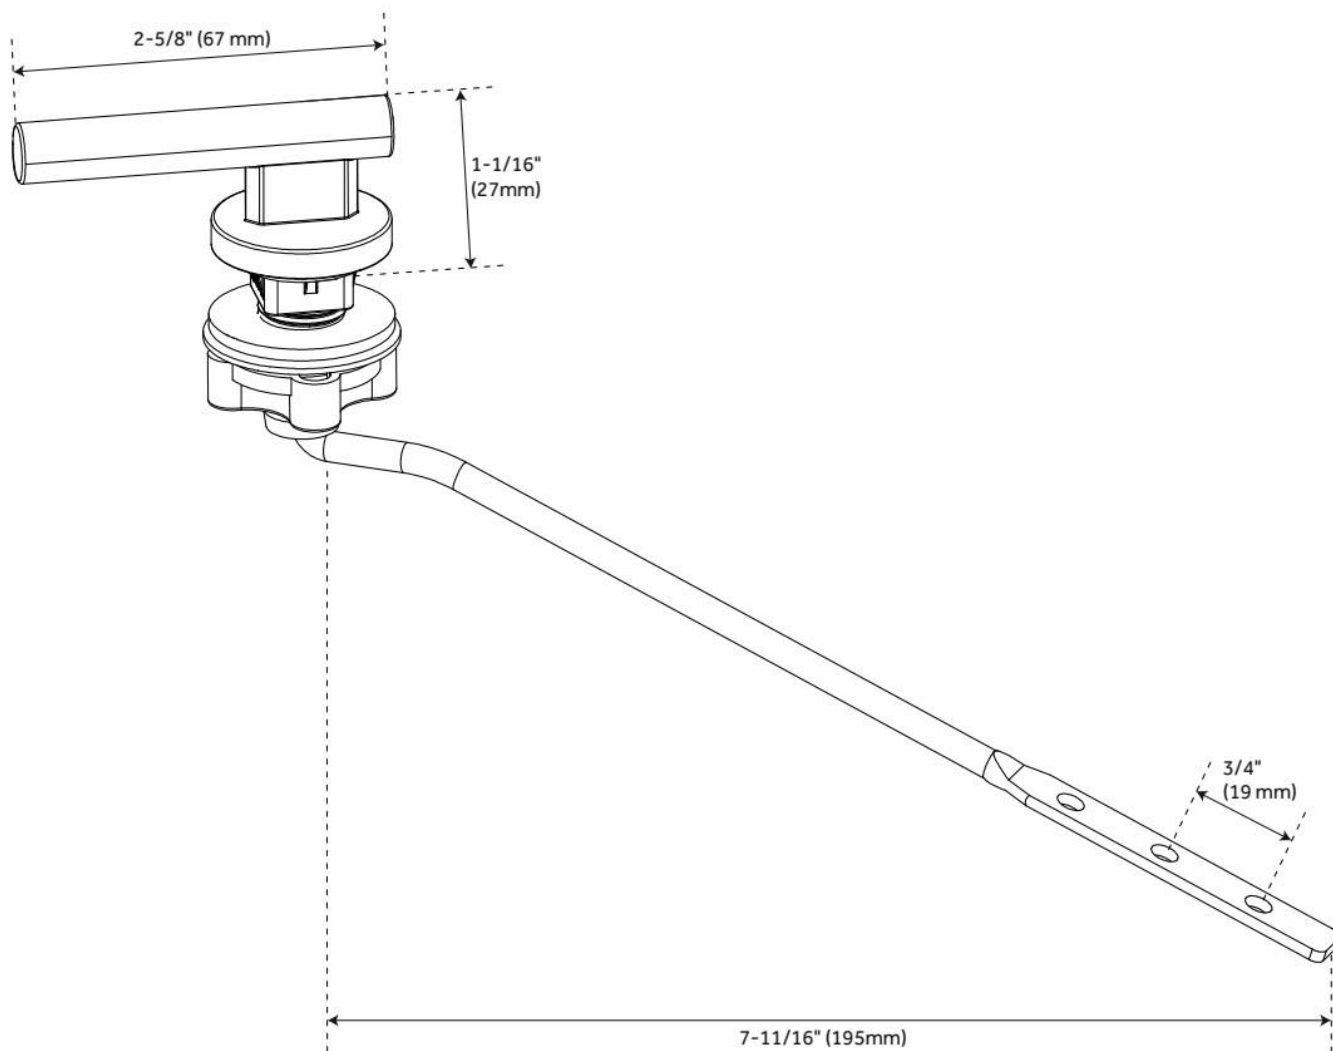

BRINSTEAD ONE-PIECE ELONGATED SKIRTED TOILET

SKU: 953868

Code: SHBS241S, SH429, SHBDS201

FEATURES

Material: Porcelain
Product Finish: White
Toilet Style: 1-Piece
Flush Handle Location: Left
Bowl Height: 16-1/4"
Bowl Shape: Elongated
Rough-in: 12"
Gallons Per Flush: 1.28 GPF (4.8 LPF)
Flush Type: Gravity
Flush Valve Size: 3"
Trapway Diameter: 2"
Seat Included: Yes
Water Spot: 7-1/2" x 5"

Material: Brass

ADDITIONAL FEATURES

- Fits most front mount conventional toilet tanks.
- Solid brass construction trip lever and a zinc handle.
- Handle Length: 2-5/8"
- Handle Depth: 1-1/16"
- Interior Lever Length: 7-11/16"

REVISED 7/1/2024

EDENTON TOILET TANK HANDLE

SKU: 951180

Code: SH429

REVISED 7/1/2024