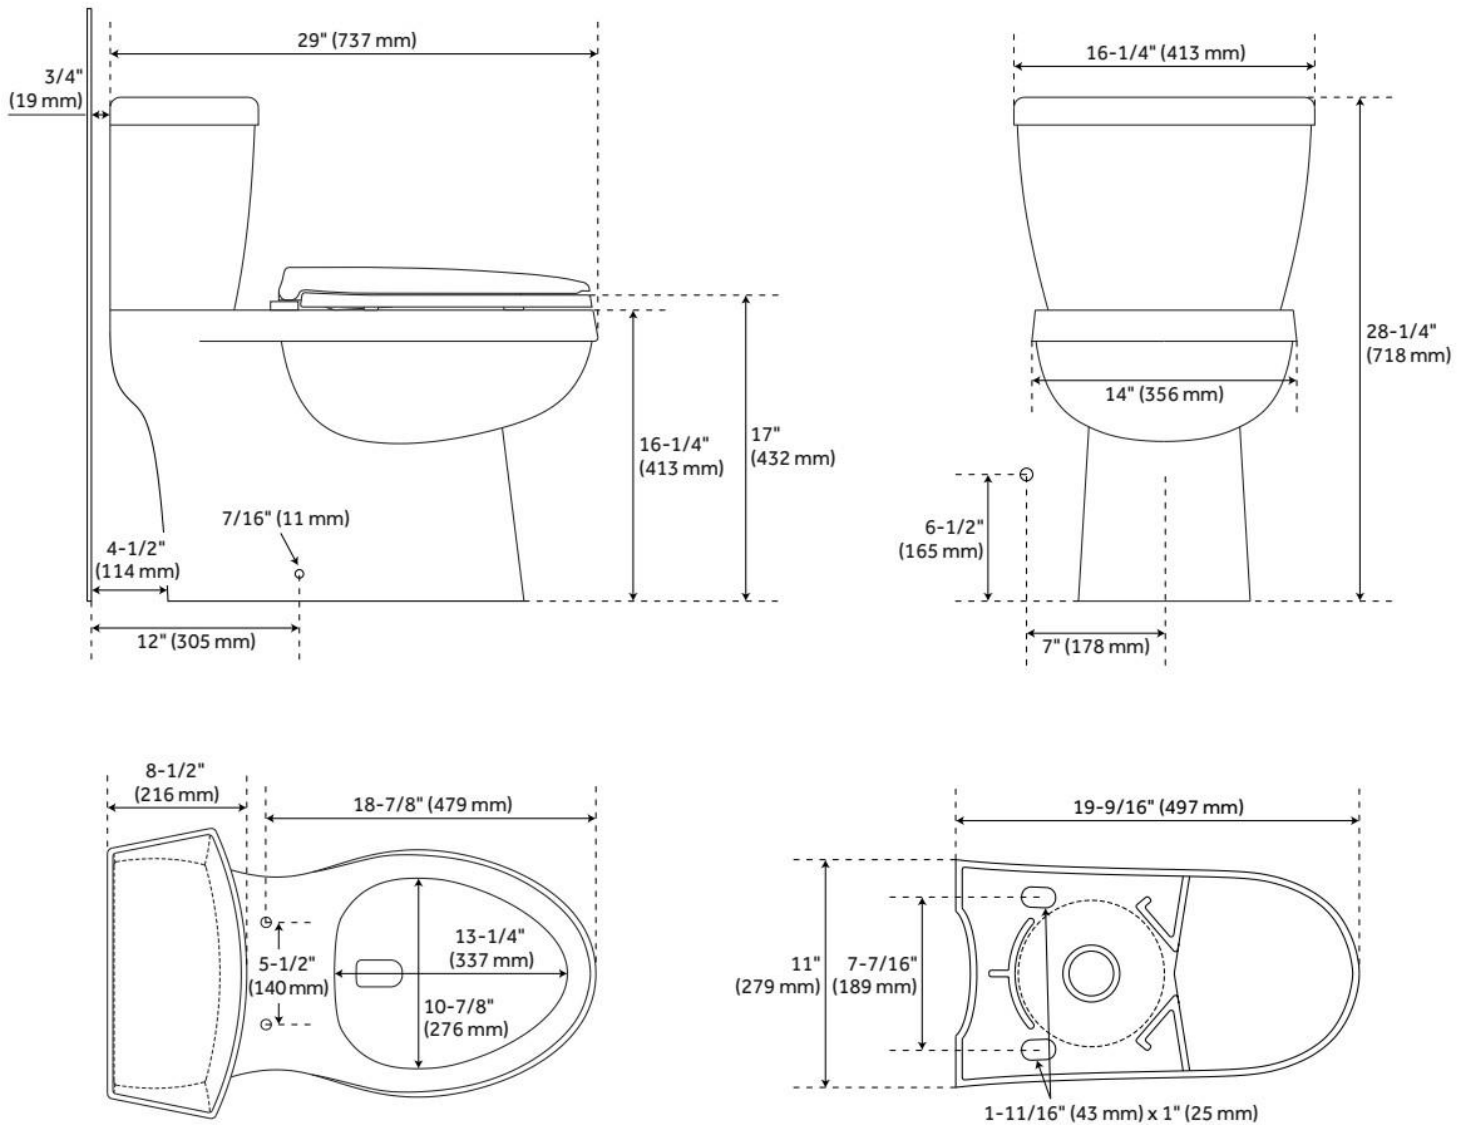

BRINSTEAD ONE-PIECE ELONGATED SKIRTED TOILET

SKU: 953868

Code: SHBS241S, SH429, SHBDS201

FEATURES

Material: Porcelain
Product Finish: White
Toilet Style: 1-Piece
Flush Handle Location: Left
Bowl Height: 16-1/4"
Bowl Shape: Elongated
Rough-in: 12"
Gallons Per Flush: 1.28 GPF (4.8 LPF)
Flush Type: Gravity
Flush Valve Size: 3"
Trapway Diameter: 2"
Seat Included: Yes
Water Spot: 7-1/2" x 5"

ADDITIONAL FEATURES

- Skirted bowl with concealed trapway.
- High efficiency toilet uses 20% less water than standard toilets.
- Toilet is compatible with Aldridge bidet seat.

REVISED 7/15/2024

BRINSTEAD ONE-PIECE ELONGATED SKIRTED TOILET

SKU: 953868

Code: SHBS241S, SH429, SHBDS201

REVISED 7/15/2024

ALDRIDGE ELONGATED ELECTRONIC BIDET TOILET SEAT

SKU: 448556
Code: SHBDS201

FEATURES

Material: Plastic
Product Finish: White
Bowl Shape: Elongated

Material: Brass

ADDITIONAL FEATURES

- Fits most front mount conventional toilet tanks.
- Solid brass construction trip lever and a zinc handle.
- Handle Length: 2-5/8"
- Handle Depth: 1-1/16"
- Interior Lever Length: 7-11/16"