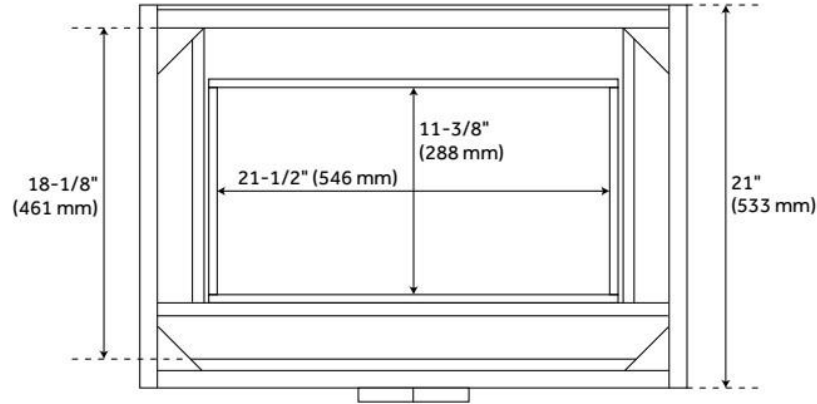

30" BAYLISS VANITY WITH RECTANGULAR UNDERMOUNT SINK - STONEWARE WHITE

SKU: 955100-30-RUMB

Code: SH497812, SH497813, SH497814, SH497815, SH497816, SH497817, SH497818, SH497819

REVISED 7/26/2024