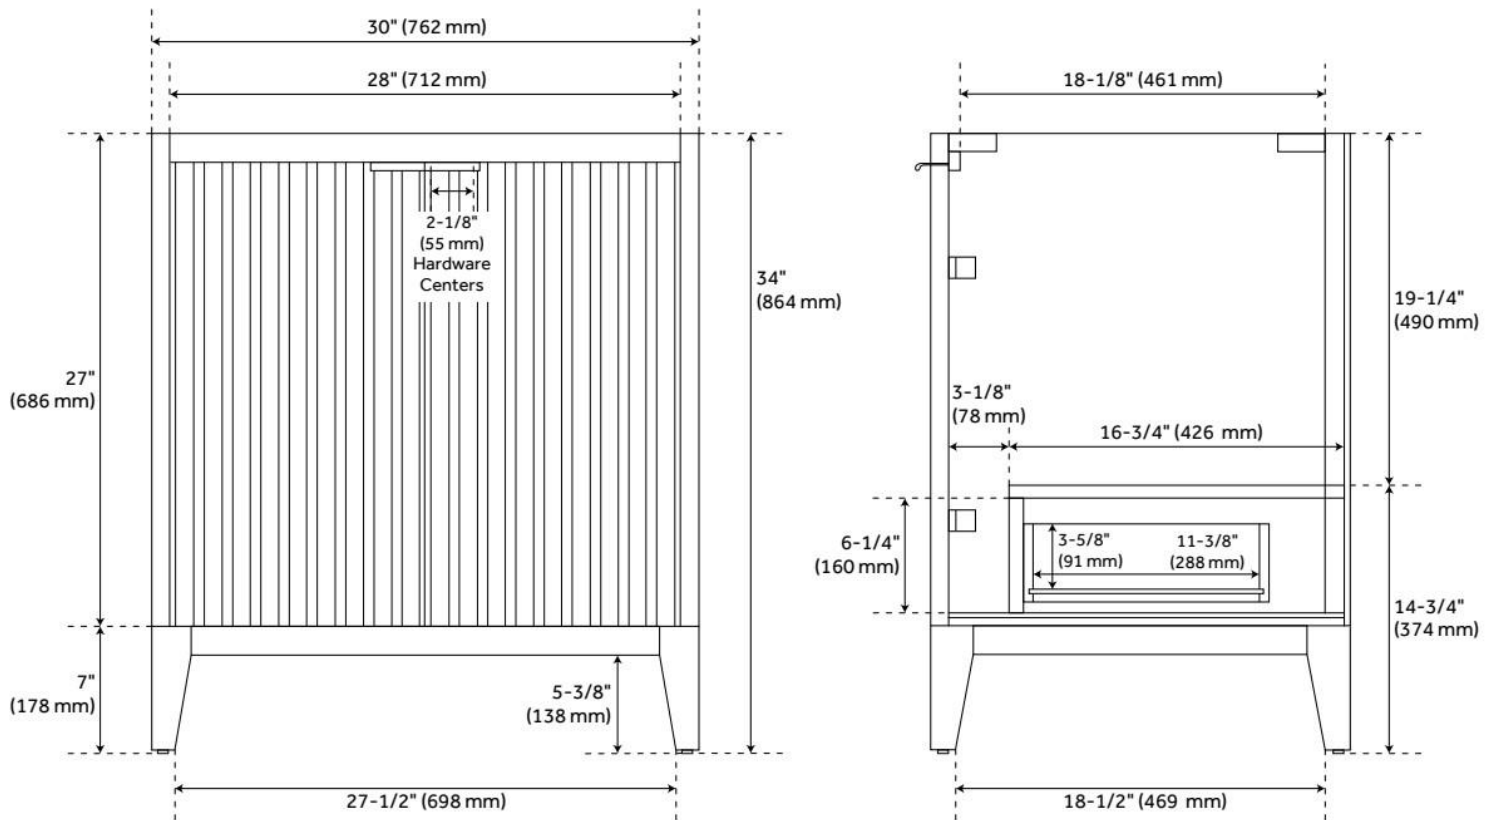

30" BAYLISS VANITY WITH RECTANGULAR UNDERMOUNT SINK - STONEWARE WHITE

SKU: 955100-30-RUMB

Code: SH497812, SH497813, SH497814, SH497815, SH497816, SH497817, SH497818, SH497819

FEATURES

Material: Wood
Product Finish: Stoneware White
Number of Doors: 2
Number of Drawers: 1
Soft-Close Hinges: Yes
Soft-Close Slides: Yes
Full Extension Drawer Slides: Yes
Dovetail Drawers: Yes
Adjustable Shelves: No
Hardware Finish: Brushed Nickel
Hardware Material: Brass
Built-In Adjusters: Yes

ASME A112.19.2/CSA B45.1, Massachusetts Accepted, LISTED ID: 506897

ADDITIONAL FEATURES

- Solid wood frame with engineered wood panels and oak overlay.
- Includes a matching backsplash and white porcelain sink.
- Polished Carrara Marble is sourced from Italy.
- Each stone top is carved from a single piece of stone and will feature natural variations.
- See Installation Instructions for directions to attach the vanity top and sink.
- All dimensions are ($\pm 1/2$ ").
- [Wood finish samples available.](#)

REVISED 7/26/2024

30" BAYLISS VANITY WITH RECTANGULAR UNDERMOUNT SINK - STONEWARE WHITE

SKU: 955100-30-RUMB

Code: SH497812, SH497813, SH497814, SH497815, SH497816, SH497817, SH497818, SH497819

REVISED 7/26/2024