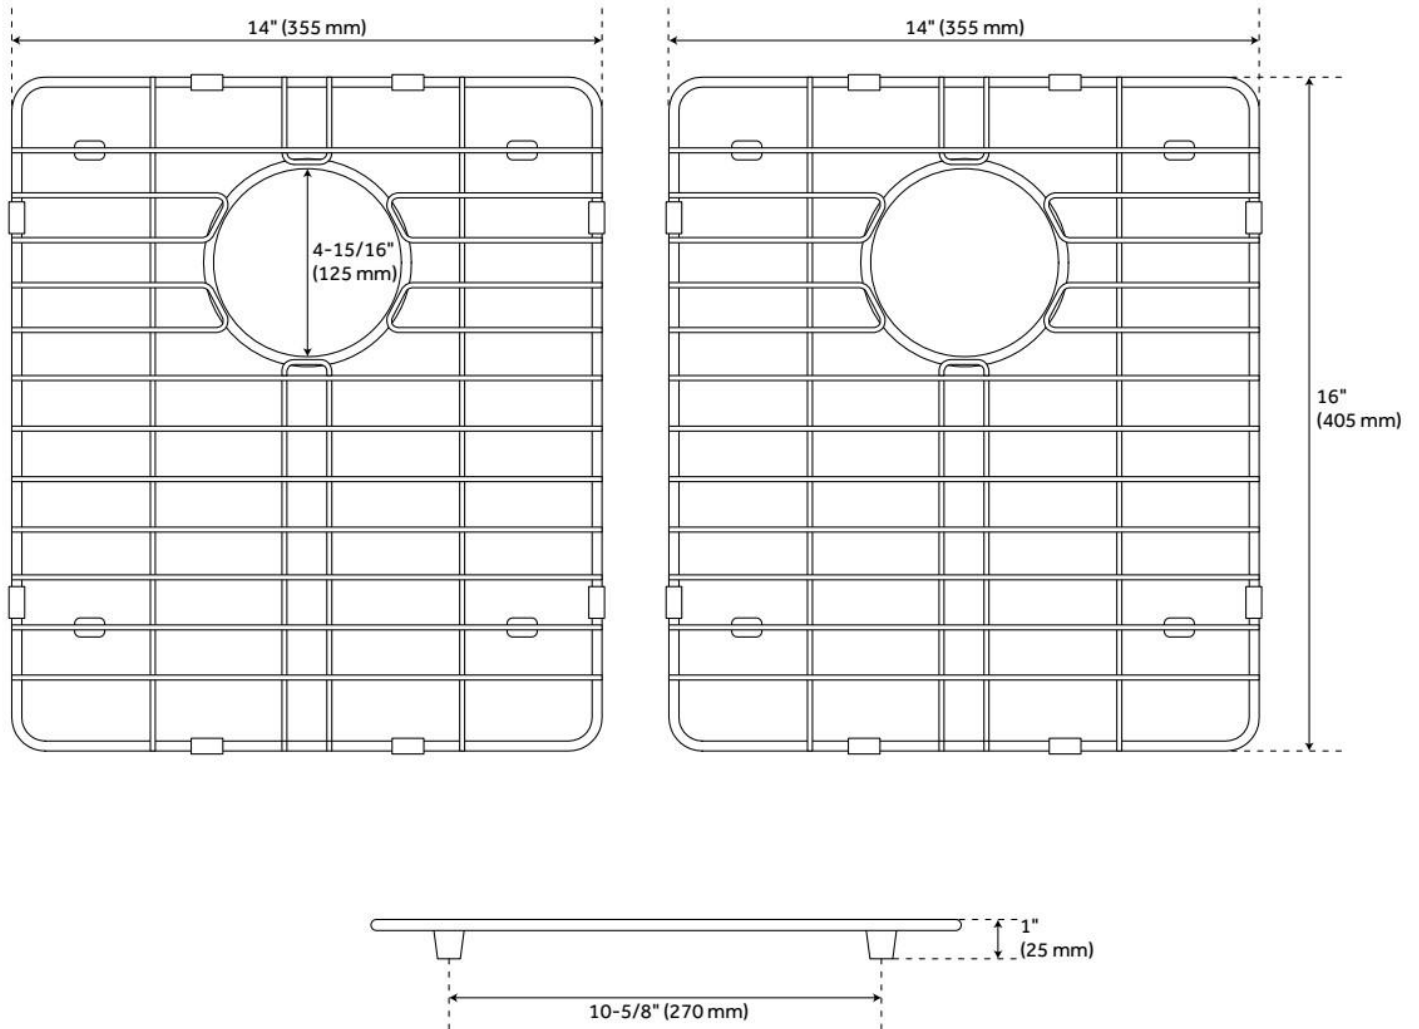

## FEATURES

Product Finish: Chrome  
Shape: Rectangle

## ADDITIONAL FEATURES

- Compatible for use with 33" Ortega Double-Bowl Kitchen Sink. (SHG1517).
- Dishwasher safe.
- Grid helps prevent sink scratches.

REVISED 8/23/2024

# SINK GRIDS FOR 33" ORTEGA DOUBLE-BOWL KITCHEN SINK

SKU: 497797  
Code: SHG1517

REVISED 8/23/2024