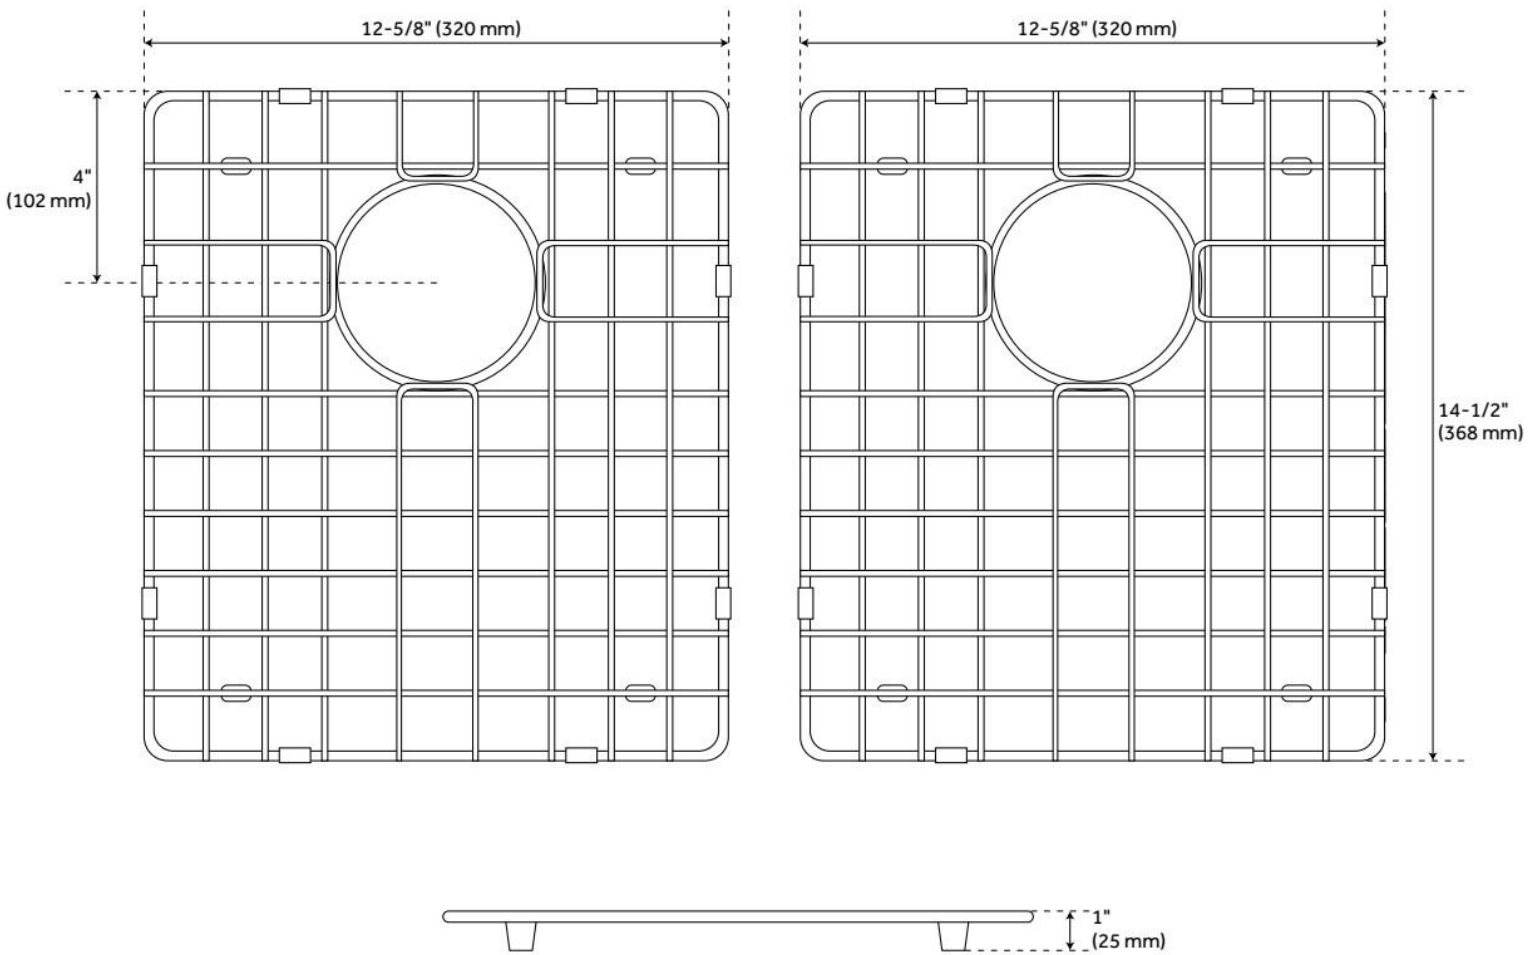

SINK GRIDS FOR 33" TOTTEN DOUBLE-BOWL KITCHEN SINK

SKU: 456476
Code: SHG1214

FEATURES

Product Finish: Chrome
Shape: Rectangle

ADDITIONAL FEATURES

- Compatible with 33" Totten Double Bowl Sink. (SHG1214)
- Dishwasher safe.
- Grid helps prevent sink scratches.

REVISED 8/29/2024

SINK GRIDS FOR 33" TOTTEN DOUBLE-BOWL KITCHEN SINK

SKU: 456476
Code: SHG1214

REVISED 8/29/2024