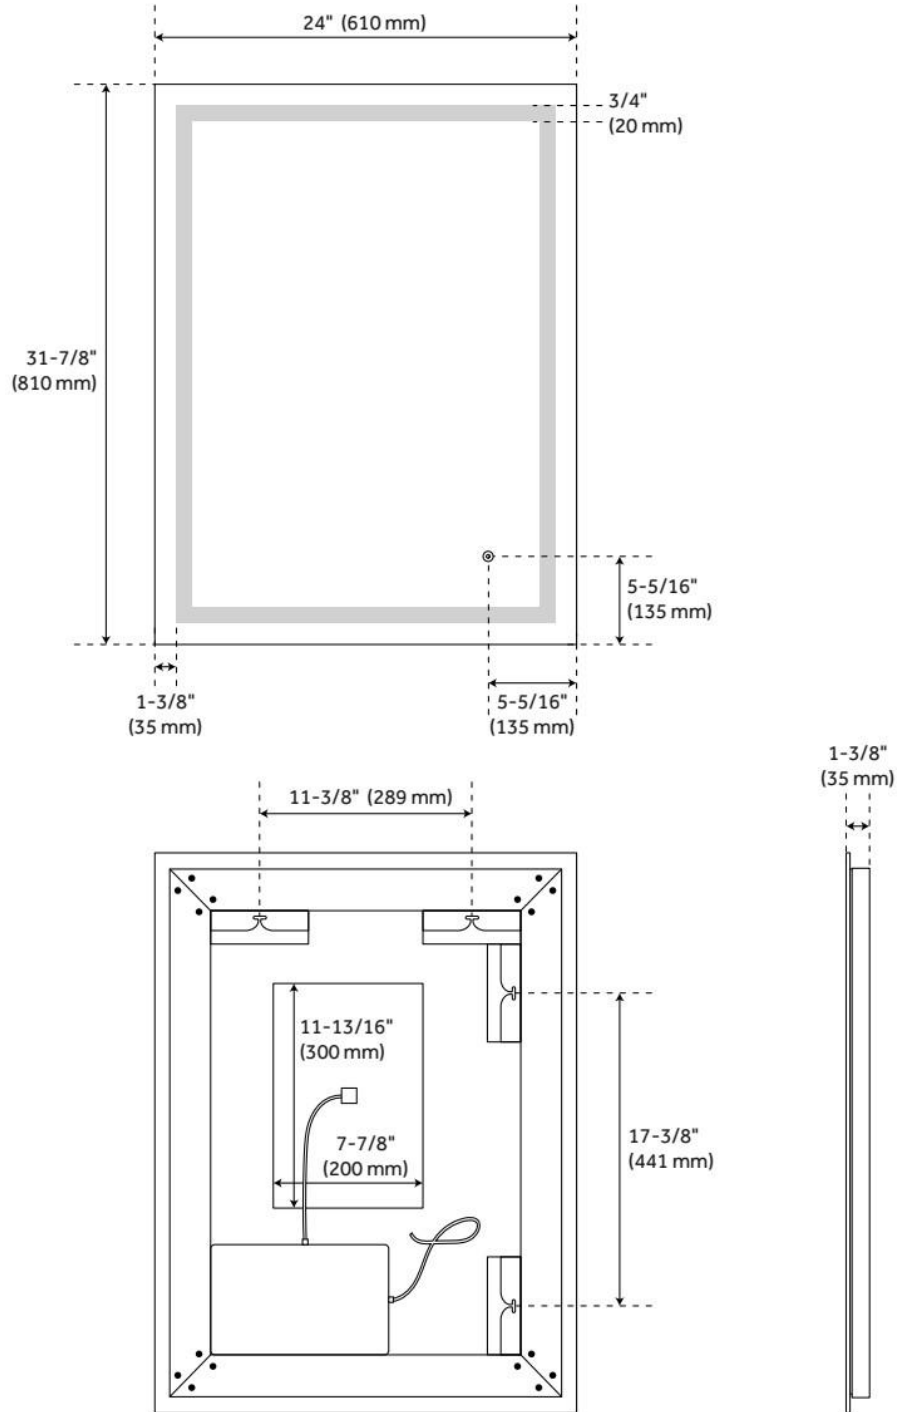

DONOMA OVERSIZED LIGHTED MIRROR WITH TUNABLE LED AND ANTI-FOG

SKU: 955097

Code: SH662054LED, SH662059LED, SH662060LED

FEATURES

Material: Aluminum

Installation Type: Wall Mount

Voltage: INPUT- 120V60Hz / OUTPUT- 12VDC

Color Temperature (CCT): 3000K-6400K (+/- 300K)

Dimmable: No

LISTED ID: SH662054LED, SH662059LED, SH662060LED

ADDITIONAL FEATURES

- 24" Mirror overall dimensions: 24" W x 31-7/8" H.
- 56" Mirror overall dimensions: 55-15/16" W x 36" H.
- 60" Mirror overall dimensions: 60" W x 27-15/16" H.
- Frosted LED diffuser.
- CRI 90 LED with tunable brightness and tunable color temperature are included.
- Utilizes a copper-free silver mirror to provide a crisp, smooth, and true reflection.
- Surface-mounted touch switch.
- Designed to work in conjunction with the bathroom's main light source.
- All dimensions are ($\pm 1/2$ ").

REVISED 10/7/2024

DONOMA OVERSIZED LIGHTED MIRROR WITH TUNABLE LED AND ANTI-FOG

SKU: 955097

Code: SH662054LED, SH662059LED, SH662060LED

REVISED 10/7/2024

DONOMA OVERSIZED LIGHTED MIRROR WITH TUNABLE LED AND ANTI-FOG

SKU: 955097

Code: SH662054LED, SH662059LED, SH662060LED

REVISED 10/7/2024

DONOMA OVERSIZED LIGHTED MIRROR WITH TUNABLE LED AND ANTI-FOG

SKU: 955097

Code: SH662054LED, SH662059LED, SH662060LED

REVISED 10/7/2024