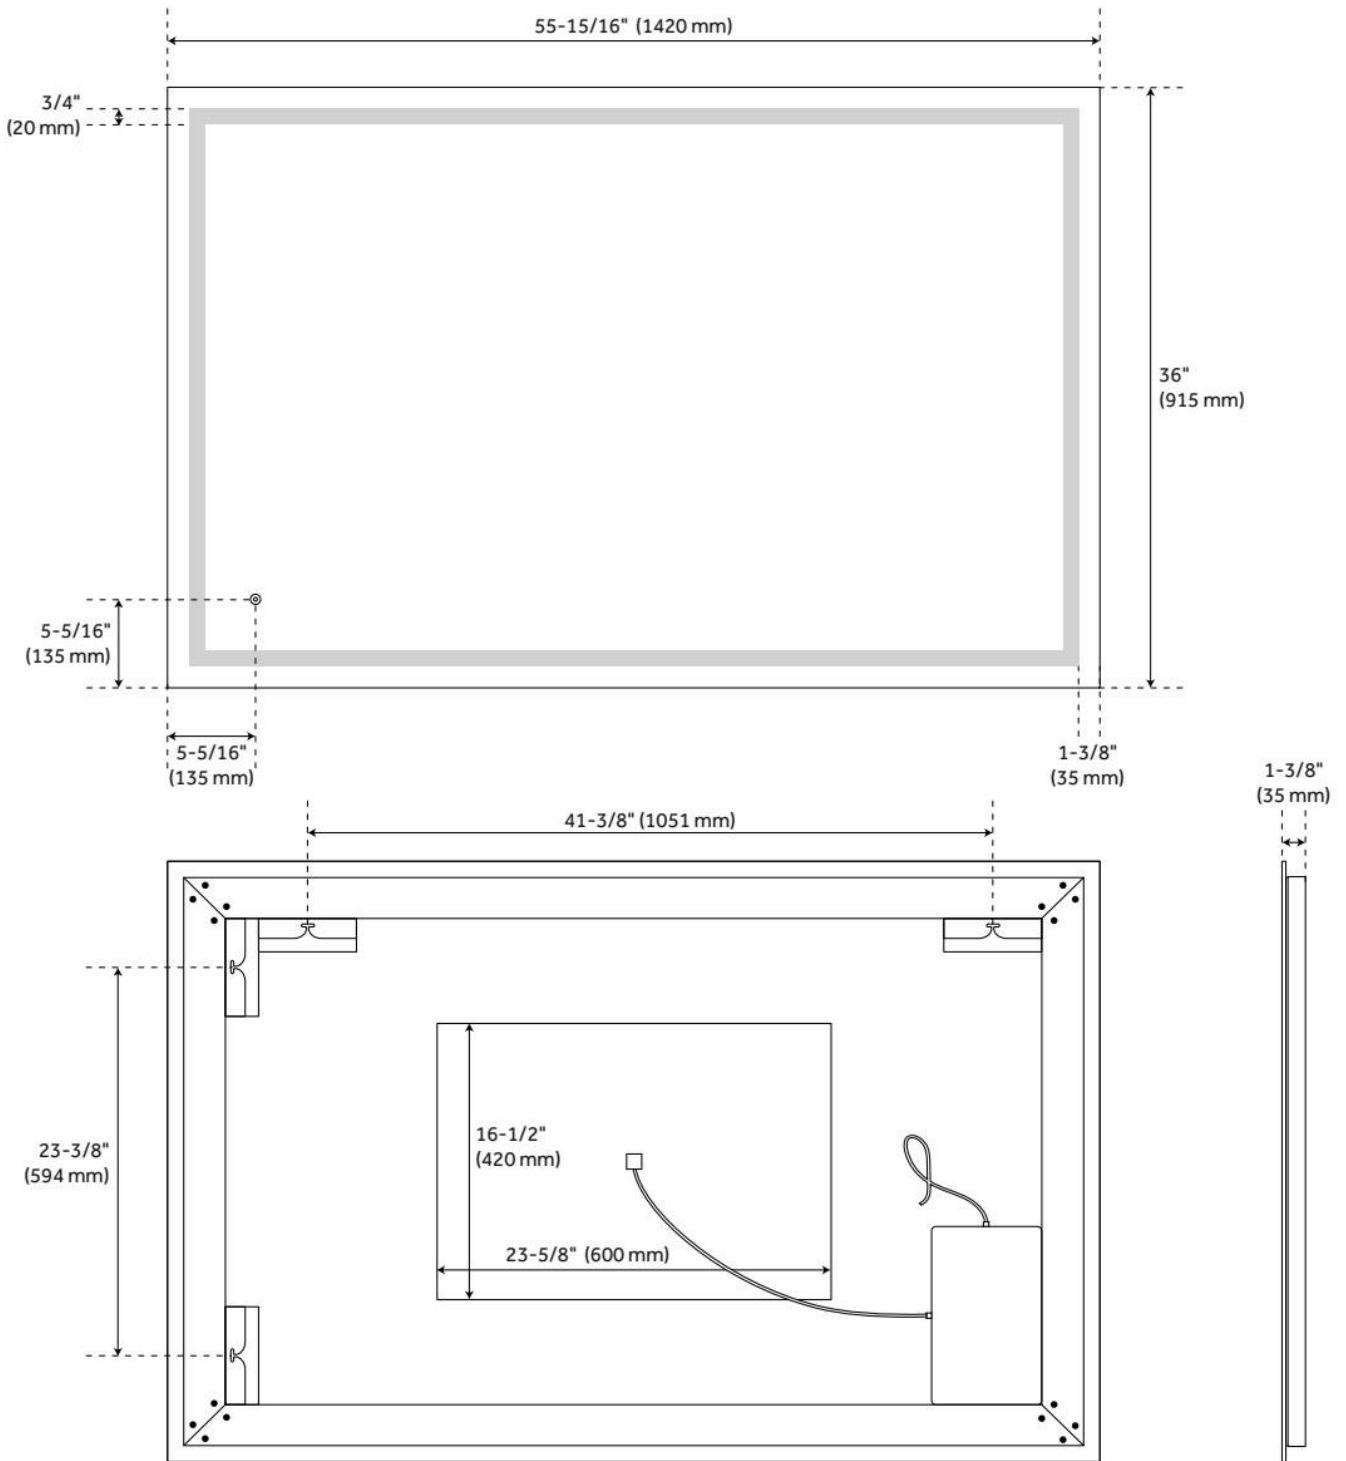

DONOMA OVERSIZED LIGHTED MIRROR WITH TUNABLE LED AND ANTI-FOG

SKU: 955097

Code: SH662054LED, SH662059LED, SH662060LED

FEATURES

Material: Aluminum

Installation Type: Wall Mount

Voltage: INPUT- 120V60Hz / OUTPUT- 12VDC

Color Temperature (CCT): 3000K-6400K (+/- 300K)

Dimmable: No

LISTED ID: SH662054LED, SH662059LED, SH662060LED

ADDITIONAL FEATURES

- 24" Mirror overall dimensions: 24" W x 31-7/8" H.
- 56" Mirror overall dimensions: 55-15/16" W x 36" H.
- 60" Mirror overall dimensions: 60" W x 27-15/16" H.
- Frosted LED diffuser.
- CRI 90 LED with tunable brightness and tunable color temperature are included.
- Utilizes a copper-free silver mirror to provide a crisp, smooth, and true reflection.
- Surface-mounted touch switch.
- Designed to work in conjunction with the bathroom's main light source.
- All dimensions are ($\pm 1/2$ ").

REVISED 10/7/2024

DONOMA OVERSIZED LIGHTED MIRROR WITH TUNABLE LED AND ANTI-FOG

SKU: 955097

Code: SH662054LED, SH662059LED, SH662060LED

REVISED 10/7/2024

DONOMA OVERSIZED LIGHTED MIRROR WITH TUNABLE LED AND ANTI-FOG

SKU: 955097

Code: SH662054LED, SH662059LED, SH662060LED

REVISED 10/7/2024

DONOMA OVERSIZED LIGHTED MIRROR WITH TUNABLE LED AND ANTI-FOG

SKU: 955097

Code: SH662054LED, SH662059LED, SH662060LED

REVISED 10/7/2024