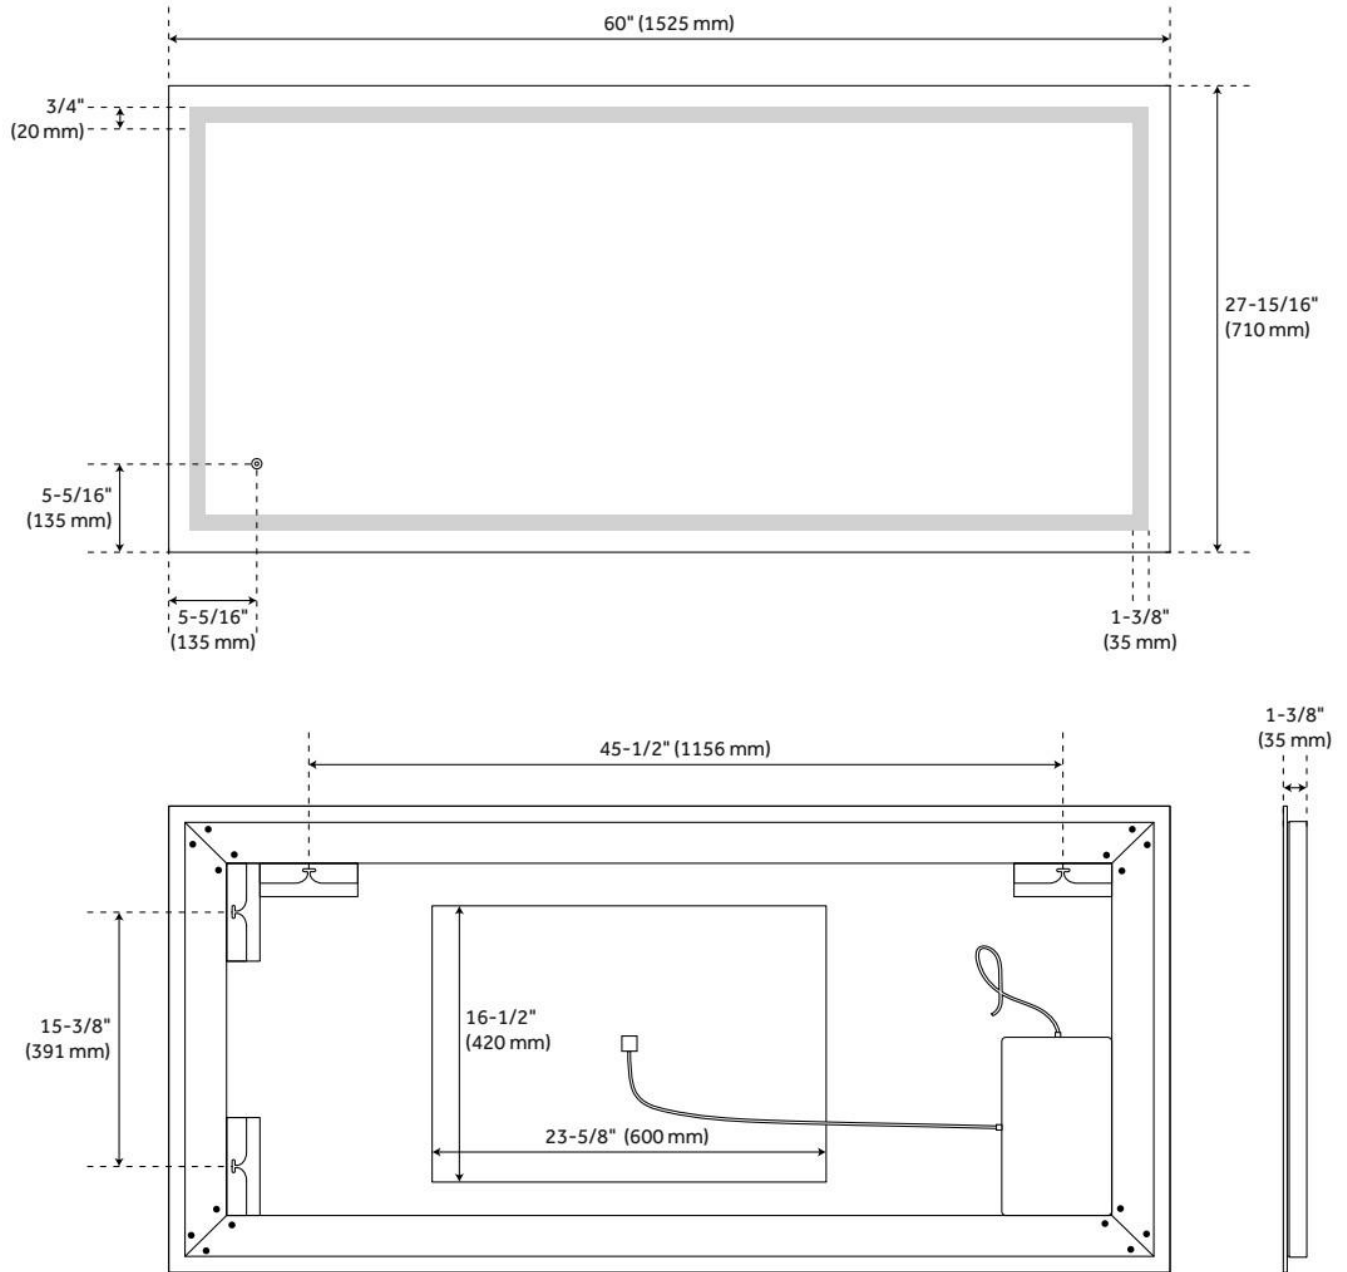

DONOMA OVERSIZED LIGHTED MIRROR WITH TUNABLE LED AND ANTI-FOG

SKU: 955097

Code: SH662054LED, SH662059LED, SH662060LED

FEATURES

Material: Aluminum

Installation Type: Wall Mount

Voltage: INPUT- 120V60Hz / OUTPUT- 12VDC

Color Temperature (CCT): 3000K-6400K (+/- 300K)

Dimmable: No

LISTED ID: SH662054LED, SH662059LED, SH662060LED

ADDITIONAL FEATURES

- 24" Mirror overall dimensions: 24" W x 31-7/8" H.
- 56" Mirror overall dimensions: 55-15/16" W x 36" H.
- 60" Mirror overall dimensions: 60" W x 27-15/16" H.
- Frosted LED diffuser.
- CRI 90 LED with tunable brightness and tunable color temperature are included.
- Utilizes a copper-free silver mirror to provide a crisp, smooth, and true reflection.
- Surface-mounted touch switch.
- Designed to work in conjunction with the bathroom's main light source.
- All dimensions are ($\pm 1/2$ ").

REVISED 10/7/2024

DONOMA OVERSIZED LIGHTED MIRROR WITH TUNABLE LED AND ANTI-FOG

SKU: 955097

Code: SH662054LED, SH662059LED, SH662060LED

REVISED 10/7/2024

DONOMA OVERSIZED LIGHTED MIRROR WITH TUNABLE LED AND ANTI-FOG

SKU: 955097

Code: SH662054LED, SH662059LED, SH662060LED

REVISED 10/7/2024

DONOMA OVERSIZED LIGHTED MIRROR WITH TUNABLE LED AND ANTI-FOG

SKU: 955097

Code: SH662054LED, SH662059LED, SH662060LED

REVISED 10/7/2024