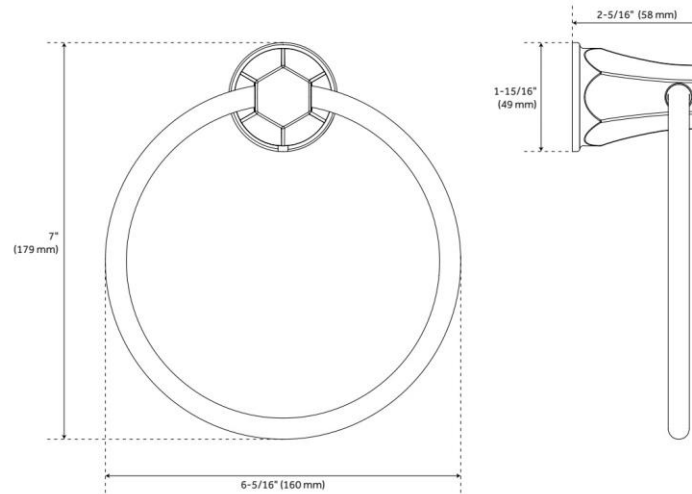

ELITA TOWEL RING

SKU: 955087

Code: SHEL555003

LISTED ID: N/A

FEATURES

Material: Metal

ADDITIONAL FEATURES

REVISED 6/29/2024