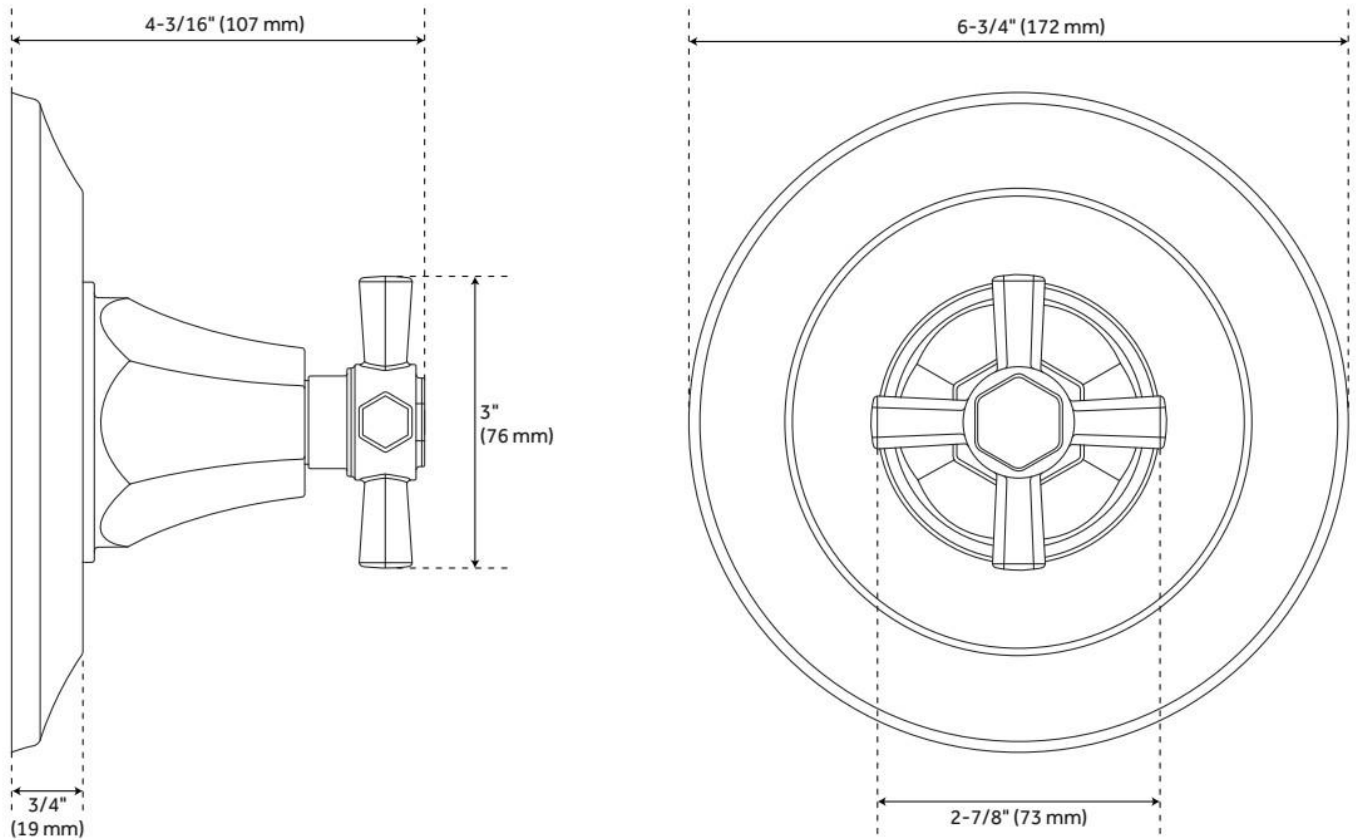

ELITA PRESSURE BALANCE SHOWER VALVE TRIM - CROSS HANDLE

SKU: 955084-C

Code: SHEL441001, SHEL441003, SH4001

FEATURES

Material: Metal

Required for Installation: Requires rough-in valve (SH4001)

Optional Accessory: Extension kit available (ACF4001EXT)

ASME A112.18.1/CSA B125.1, ASSE 1016 Type P, Massachusetts Accepted, LISTED ID: SHEL441001*, SHEL441003*, SH4001

ADDITIONAL FEATURES

- Metal construction for ultimate strength and durability.
- When purchased with optional but required for install Rough-in Valve:
 - Pressure balance valve with integral stops.
 - One-piece cartridge design for ease of maintenance.
 - Back-to-back capability.
 - Ceramic disc valve cartridge.
 - Cast bronze valve body.
 - Adjustable temperature limit stop.
 - Quick remove plaster guard.
 - Easy mounting brackets.

REVISED 7/1/2024

ELITA PRESSURE BALANCE SHOWER VALVE TRIM - CROSS HANDLE

SKU: 955084-C

Code: SHEL441001, SHEL441003, SH4001

REVISED 7/1/2024

PRESSURE BALANCE TUB & SHOWER ROUGH-IN VALVE

SKU: 446520
Code: SH4001

FEATURES

Material: Bronze
Flow Rate: 6.34 gpm (24.0 L/min) @ 80 psi
Connection Type: 1/2" MIP and SWT
Cartridge Type: Ceramic Disc

IAPMO, ASME A112.18.1/CSA B125.1, ASSE 1016 Type P, Massachusetts Accepted, LISTED ID: SH4001