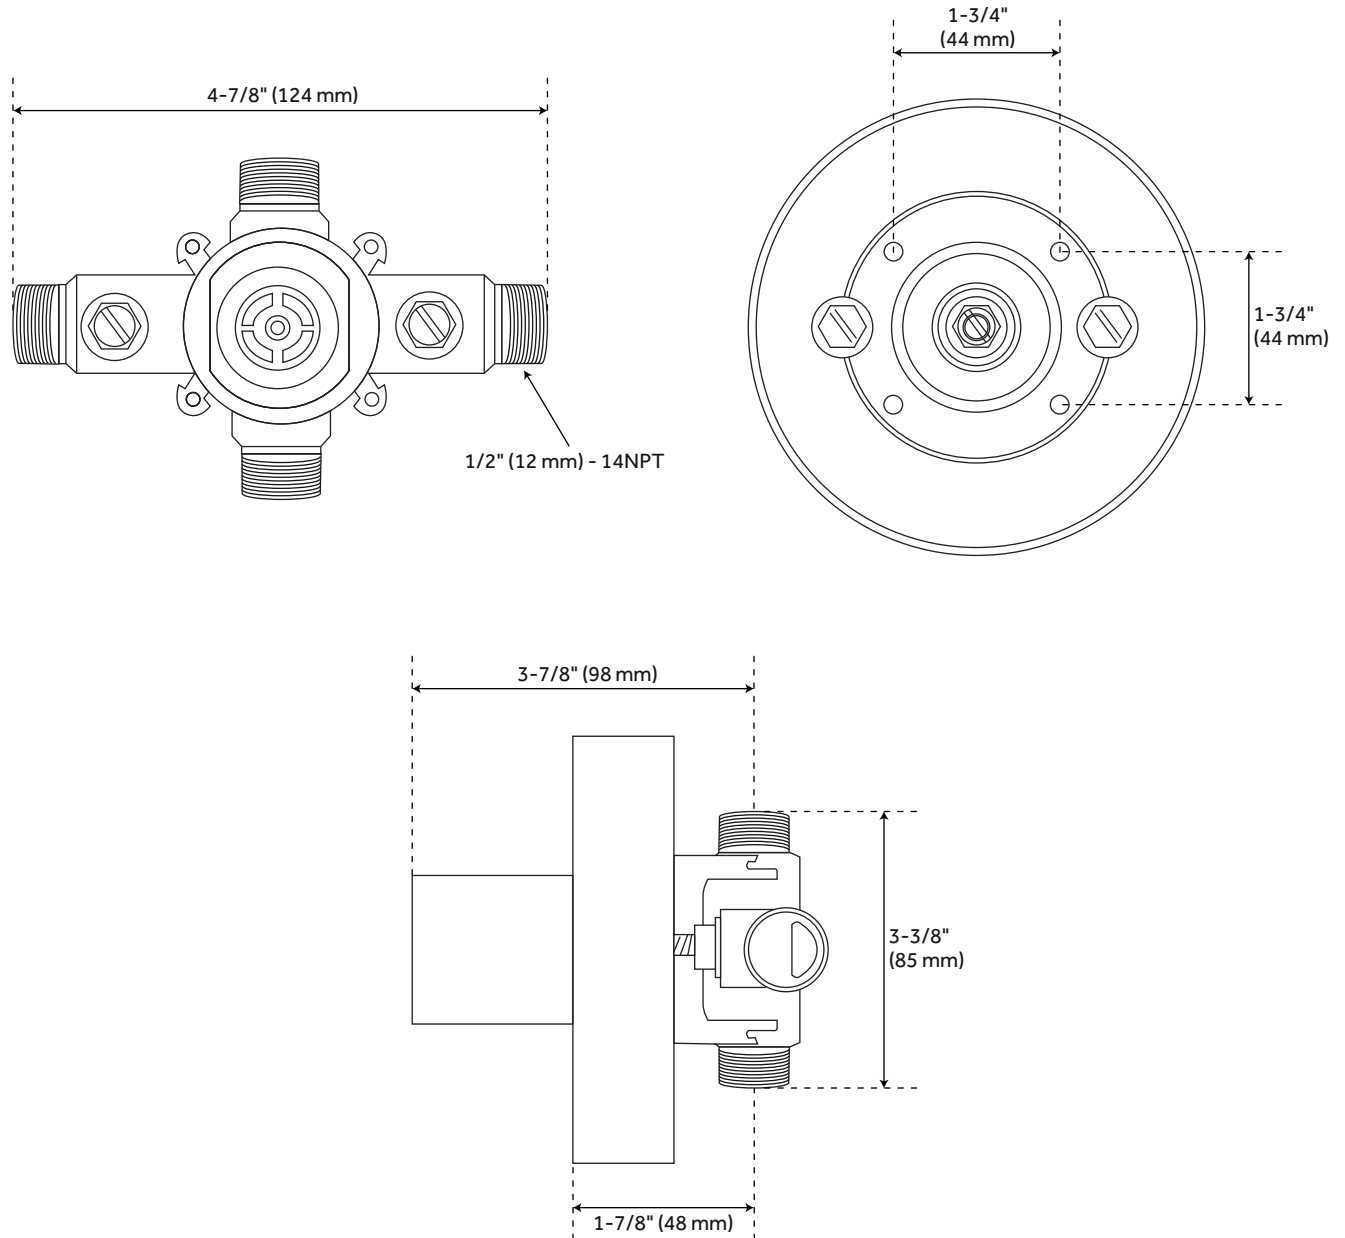

ELITA PRESSURE BALANCE SHOWER VALVE TRIM - CROSS HANDLE

SKU: 955084-C

Code: SHEL441001, SHEL441003, SH4001

FEATURES

Material: Metal

Required for Installation: Requires rough-in valve (SH4001)

Optional Accessory: Extension kit available (ACF4001EXT)

REVISED 7/1/2024

ELITA PRESSURE BALANCE SHOWER VALVE TRIM - CROSS HANDLE

SKU: 955084-C

Code: SHEL441001, SHEL441003, SH4001

REVISED 7/1/2024

PRESSURE BALANCE TUB & SHOWER ROUGH-IN VALVE

SKU: 446520
Code: SH4001

FEATURES

Material: Bronze
Flow Rate: 6.34 gpm (24.0 L/min) @ 80 psi
Connection Type: 1/2" MIP and SWT
Cartridge Type: Ceramic Disc

IAPMO, ASME A112.18.1/CSA B125.1, ASSE 1016 Type P, Massachusetts Accepted, LISTED ID: SH4001

REVISED 5/24/2024

PRESSURE BALANCE TUB AND SHOWER ROUGH-IN VALVE

SKU: 446520

SH4001

All dimensions and specifications are nominal and may vary. Use actual products for accuracy in critical situations.