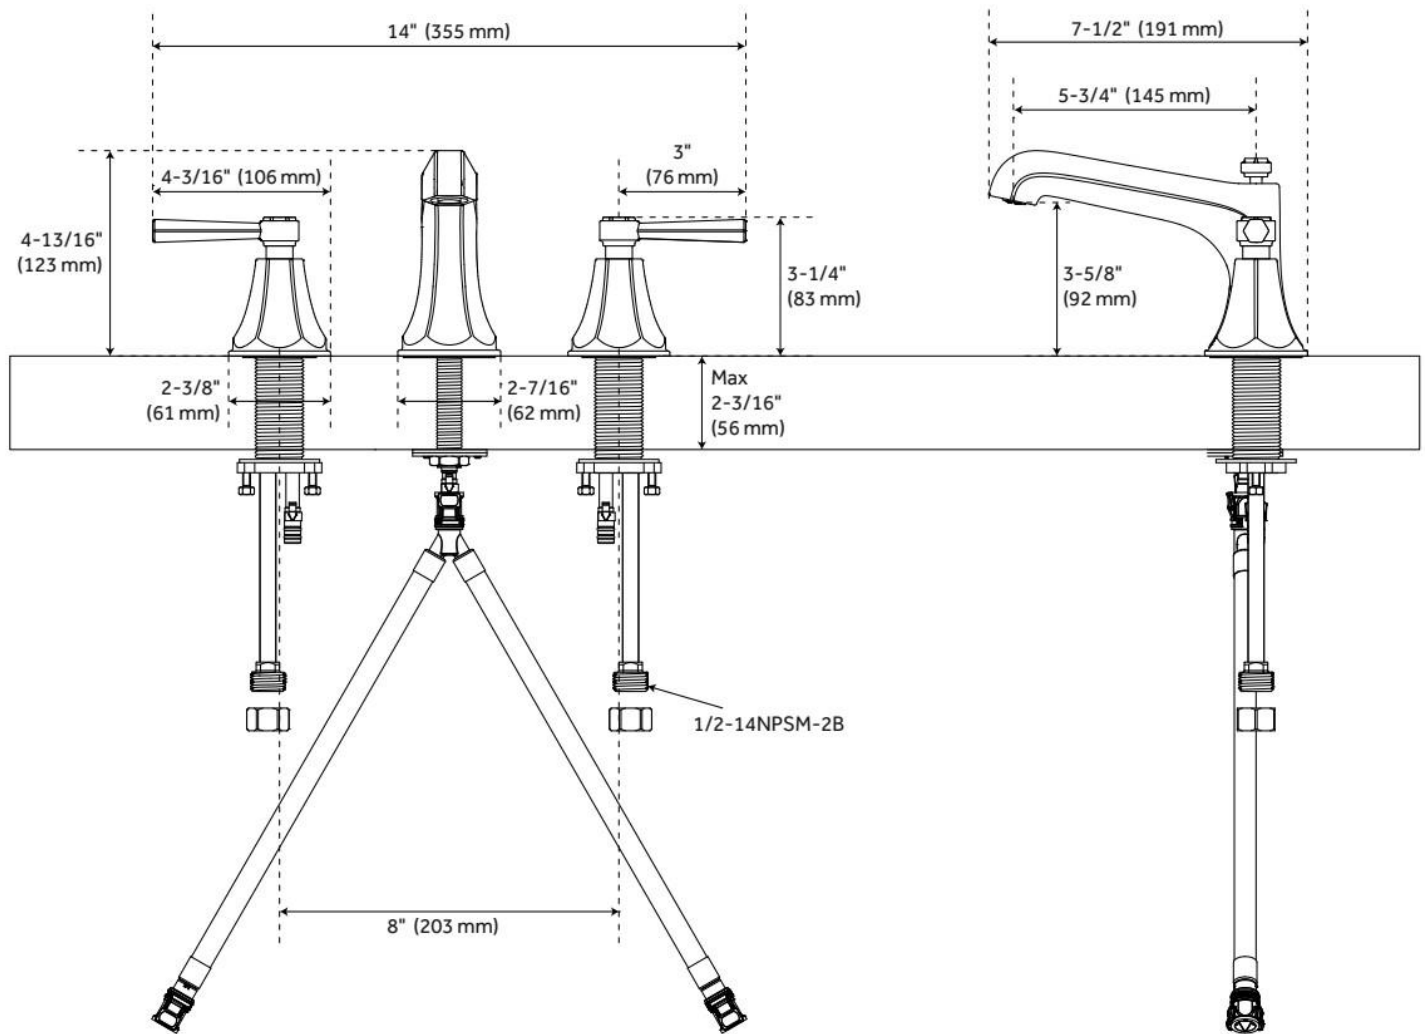

## FEATURES

Material: Metal construction for strength and durability

Installation Type: Deck Mount

Flow Rate: 1.2 gpm (4.5 L/min) @ 60 psi

Faucet Centers: 8"

Cartridge Type: Ceramic Disc

Swivel Spout: No

Drain Type: Metal push-pop with overflow

Required for Installation: Handles: SHEL449003 or SHEL449004

ASME A112.18.1/CSA B125.1, NSF/ANSI 372, NSF/ANSI 61, NSF/ANSI/CAN 61, NSF/ANSI/CAN 61-9:Q $\leq$ 1, CEC Listed, CALGreen, WaterSense by IAPMO, Massachusetts Accepted, LISTED ID: SHEL449002\*, SHEL449003\*

# ELITA WIDESPREAD BATHROOM FAUCET - LEVER HANDLES

SKU: 955082-L

Code: SHEL449002, SHEL449003

REVISED 8/9/2024