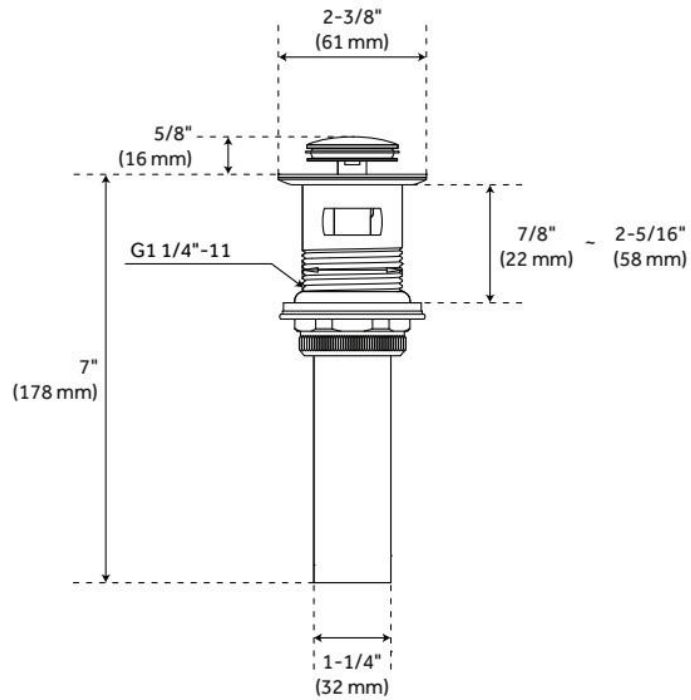

## FEATURES

Material: Metal construction for strength and durability

Installation Type: Deck Mount

Flow Rate: 1.2 gpm (4.5 L/min) @ 60 psi

Faucet Centers: 8"

Cartridge Type: Ceramic Disc

Swivel Spout: No

Drain Type: Metal push-pop with overflow

# ELITA WIDESPREAD BATHROOM FAUCET - LEVER HANDLES

SKU: 955082-L

Code: SHEL449002, SHEL449003

REVISED 8/9/2024