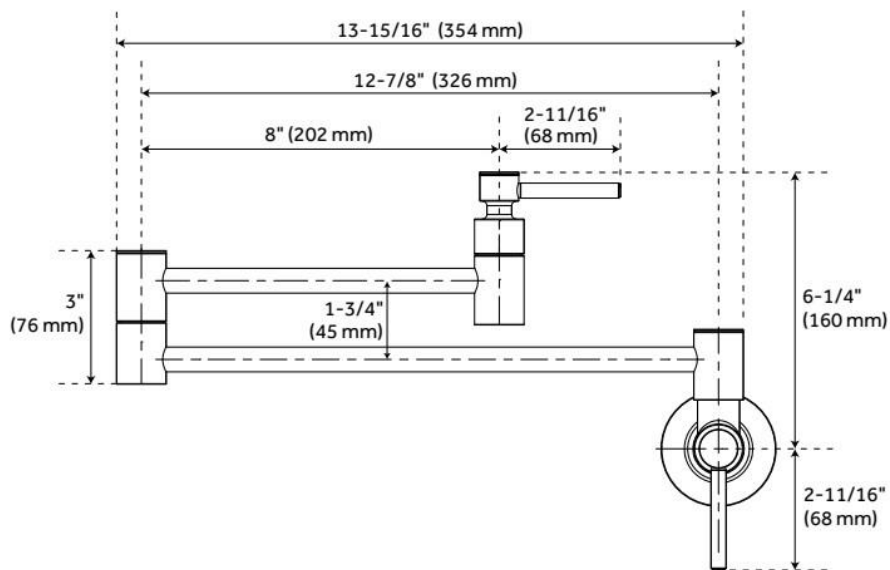

MODERN RETRACTABLE WALL-MOUNT POT FILLER FAUCET

SKU: 955096

Code: SH497775, SH497776, SH497777, SH497778, SH497779, SH497780, SH497782

FEATURES

Installation Type: Wall Mount

Flow Rate: 4.8 gpm (18.2 L/min) @ 60 psi

Cartridge Type: Ceramic Disc

Swivel Spout: Yes

ASME A112.18.1/CSA B125.1, NSF/ANSI 372, NSF/ANSI 61, NSF/ANSI/CAN 61, NSF/ANSI/CAN 61-9:Q≤1, LISTED ID: SH349721XX

ADDITIONAL FEATURES

- Made of high quality materials.
- Overall reach: 23-1/2".
- Measures 13-15/16" across when folded against the wall.
- Overall length when open: 24-5/8".

REVISED 6/28/2024

MODERN RETRACTABLE WALL-MOUNT POT FILLER FAUCET

SKU: 955096

Code: SH497775, SH497776, SH497777, SH497778, SH497779, SH497780, SH497782

REVISED 6/28/2024