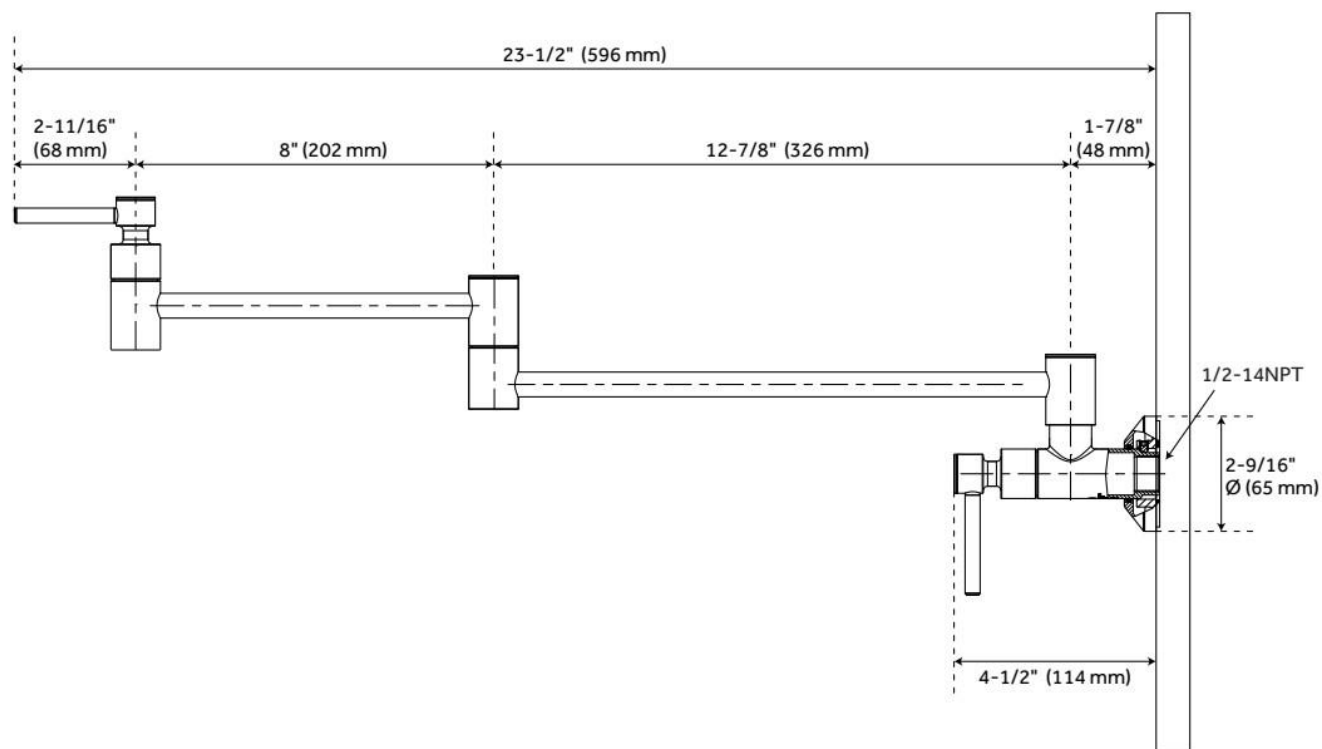

MODERN RETRACTABLE WALL-MOUNT POT FILLER FAUCET

SKU: 955096

Code: SH497775, SH497776, SH497777, SH497778, SH497779, SH497780, SH497782

FEATURES

Installation Type: Wall Mount

Flow Rate: 4.8 gpm (18.2 L/min) @ 60 psi

Cartridge Type: Ceramic Disc

Swivel Spout: Yes

ASME A112.18.1/CSA B125.1, NSF/ANSI 372, NSF/ANSI 61, NSF/ANSI/CAN 61, NSF/ANSI/CAN 61-9:Q≤1, LISTED ID: SH349721XX

ADDITIONAL FEATURES

- Made of high quality materials.
- Overall reach: 23-1/2".
- Measures 13-15/16" across when folded against the wall.
- Overall length when open: 24-5/8".

REVISED 6/28/2024

MODERN RETRACTABLE WALL-MOUNT POT FILLER FAUCET

SKU: 955096

Code: SH497775, SH497776, SH497777, SH497778, SH497779, SH497780, SH497782

REVISED 6/28/2024