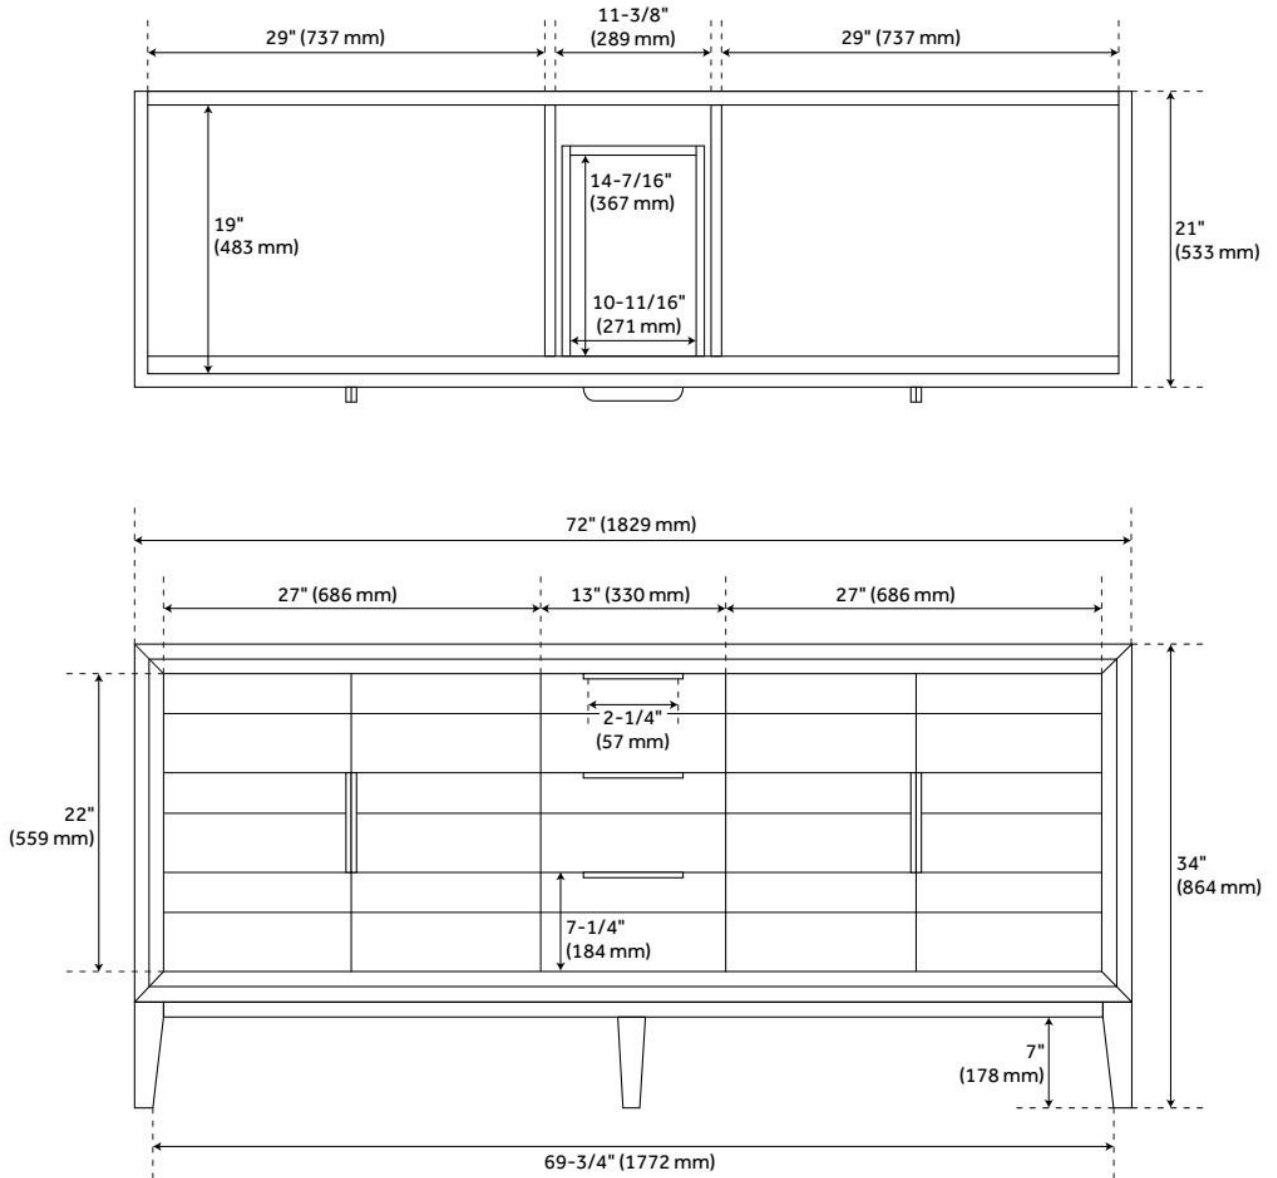

72" ALISO TEAK VANITY FOR RECTANGULAR UNDERMOUNT SINK - CHARRED TIMBER BLACK

SKU: 955075-72-RUMB

Code: SH497591, SH497592, SH497593, SH497594, SH497595, SH497596, SH497597, SH497598

REVISED 5/31/2024