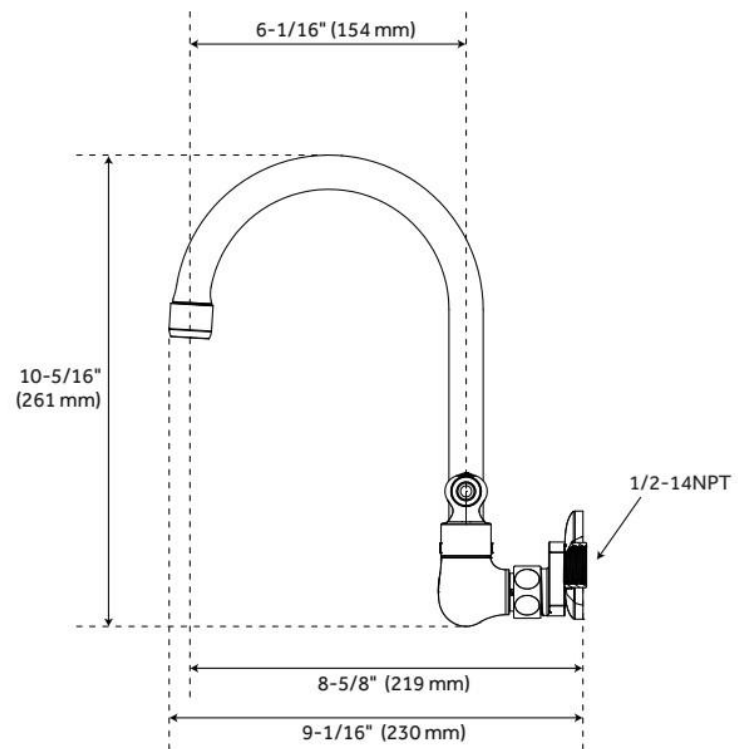

Flow Rate: 1.75 gpm (6.6 L/min) @60 psi

Cartridge Type: Ceramic Disc

Swivel Spout: Yes

ASME A112.18.1/CSA B125.1, NSF/ANSI 372, NSF/ANSI 61, NSF/ANSI/CAN 61, NSF/ANSI/CAN 61-9:Q≤1, ICC/ANSI A117.1, CEC Listed, CALGreen, Massachusetts Accepted, LISTED ID: SH349723*

ADDITIONAL FEATURES

- Made of high quality materials for strength and durability.
- Metal lever handles.

REVISED 5/16/2024

JESSAMY WALL-MOUNT KITCHEN FAUCET

SKU: 955077

Code: SH497555, SH497556, SH497557, SH497558