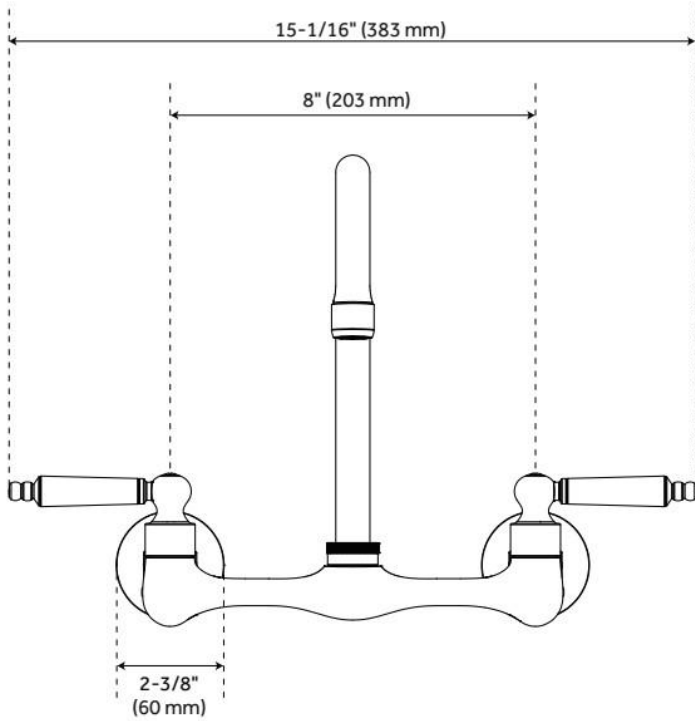

Flow Rate: 1.75 gpm (6.6 L/min) @60 psi

Cartridge Type: Ceramic Disc

Swivel Spout: Yes

ASME A112.18.1/CSA B125.1, NSF/ANSI 372, NSF/ANSI 61, NSF/ANSI/CAN 61, NSF/ANSI/CAN 61-9:Q≤1, ICC/ANSI A117.1, CEC Listed, CALGreen, Massachusetts Accepted, LISTED ID: SH349723*

ADDITIONAL FEATURES

- Made of high quality materials for strength and durability.
- Metal lever handles.

REVISED 5/16/2024

JESSAMY WALL-MOUNT KITCHEN FAUCET

SKU: 955077

Code: SH497555, SH497556, SH497557, SH497558