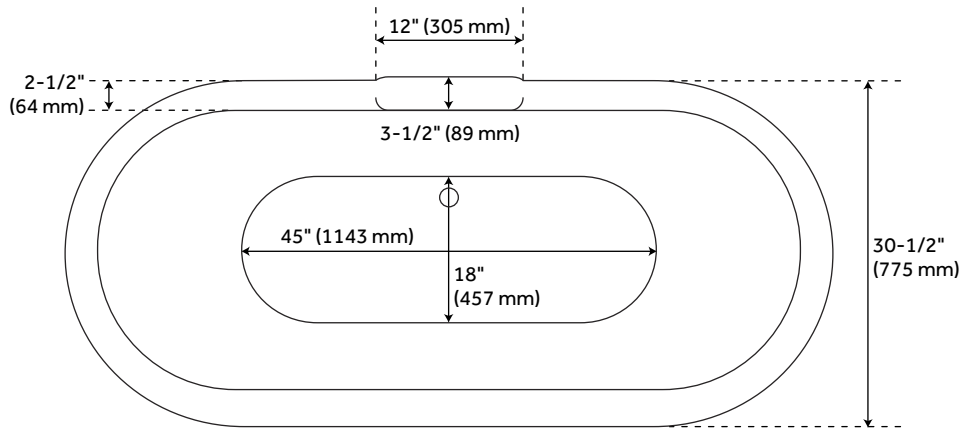

69" AUDREY ACRYLIC CLAWFOOT TUB - LION FEET

SKU: 946177-69

Code: SH475803, SH475804, SH475805, SH475806, SH480118, SH480120, SH480117, SH480119

FEATURES

Design: Traditional
Product Finish: White
Length: 69"
Width: 30-1/2"
Height: 24"
Exterior Treatment: Smooth
Interior Treatment: Smooth
Faucet Included: No
Shape: Oval
Water Depth to Rim: 17"
Feet Material: Cast Aluminum
Tub Overflow: Yes
Tub Material: Acrylic
Tub Interior Length: 45"
Tub Interior Width: 18"
Feet Type: Lion Paw
Tap Deck: Yes
Faucet Drillings: Tap Deck - No Drillings
Built-In Adjusters: Yes
Tub Weight Uncrated (lbs): 126

REVISED 3/28/2023

69" AUDREY ACRYLIC CLAWFOOT TUB - LION FEET

SKU: 946177-69

Code: SH475803, SH475804, SH475805, SH475806, SH480118, SH480120, SH480117, SH480119

ADDITIONAL FEATURES

- Formed of two acrylic sheets, partially filled with fiberglass and resin for added durability.

REVISED 3/28/2023

69" AUDREY ACRYLIC CLAWFOOT TUB - LION PAW FEET

SKU: 946177-69

All dimensions and specifications are nominal and may vary. Use actual products for accuracy in critical situations.