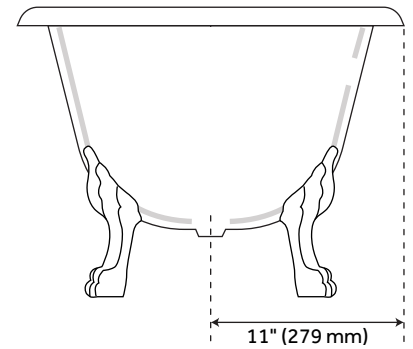

69" AUDREY ACRYLIC CLAWFOOT TUB - LION FEET

SKU: 946177-69

Code: SH475803, SH475804, SH475805, SH475806, SH480118, SH480120, SH480117, SH480119

FEATURES

Design: Traditional
Product Finish: White
Length: 69"
Width: 30-1/2"
Height: 24"
Exterior Treatment: Smooth
Interior Treatment: Smooth
Faucet Included: No
Shape: Oval
Water Depth to Rim: 17"
Feet Material: Cast Aluminum
Tub Overflow: Yes
Tub Material: Acrylic
Tub Interior Length: 45"
Tub Interior Width: 18"
Feet Type: Lion Paw
Tap Deck: Yes
Faucet Drillings: Tap Deck - No Drillings
Built-In Adjusters: Yes
Tub Weight Uncrated (lbs): 126

REVISED 3/28/2023

69" AUDREY ACRYLIC CLAWFOOT TUB - LION FEET

SKU: 946177-69

Code: SH475803, SH475804, SH475805, SH475806, SH480118, SH480120, SH480117, SH480119

ADDITIONAL FEATURES

- Formed of two acrylic sheets, partially filled with fiberglass and resin for added durability.

REVISED 3/28/2023

69" AUDREY ACRYLIC CLAWFOOT TUB - LION PAW FEET

SKU: 946177-69

All dimensions and specifications are nominal and may vary. Use actual products for accuracy in critical situations.