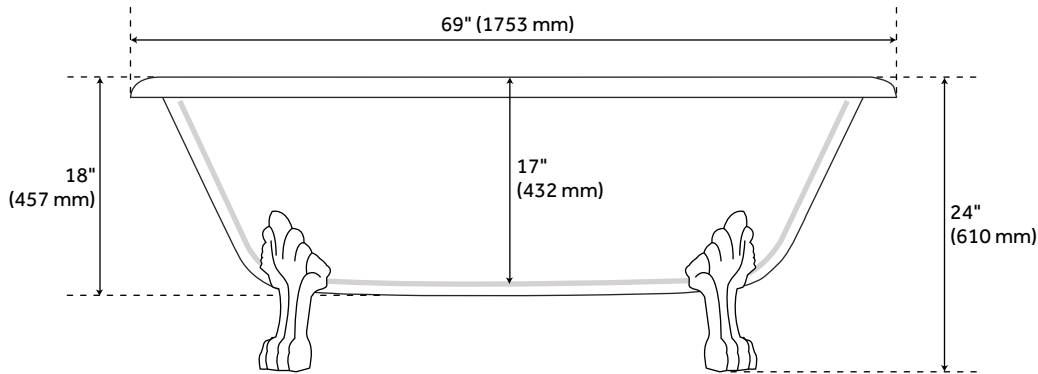

69" AUDREY ACRYLIC CLAWFOOT TUB - LION FEET

SKU: 946177-69

Code: SH475803, SH475804, SH475805, SH475806, SH480118, SH480120, SH480117, SH480119

FEATURES

Design: Traditional
Product Finish: White
Length: 69"
Width: 30-1/2"
Height: 24"
Exterior Treatment: Smooth
Interior Treatment: Smooth
Faucet Included: No
Shape: Oval
Water Depth to Rim: 17"
Feet Material: Cast Aluminum
Tub Overflow: Yes
Tub Material: Acrylic
Tub Interior Length: 45"
Tub Interior Width: 18"
Feet Type: Lion Paw
Tap Deck: Yes
Faucet Drillings: Tap Deck - No Drillings
Built-In Adjusters: Yes
Tub Weight Uncrated (lbs): 126

REVISED 3/28/2023

69" AUDREY ACRYLIC CLAWFOOT TUB - LION FEET

SKU: 946177-69

Code: SH475803, SH475804, SH475805, SH475806, SH480118, SH480120, SH480117, SH480119

ADDITIONAL FEATURES

- Formed of two acrylic sheets, partially filled with fiberglass and resin for added durability.

REVISED 3/28/2023

69" AUDREY ACRYLIC CLAWFOOT TUB - LION PAW FEET

SKU: 946177-69

All dimensions and specifications are nominal and may vary. Use actual products for accuracy in critical situations.