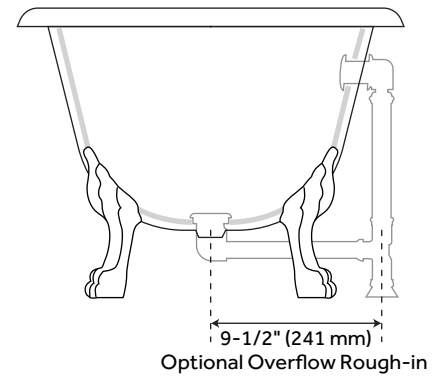

69" AUDREY ACRYLIC CLAWFOOT TUB - LION FEET

SKU: 946177-69

Code: SH475803, SH475804, SH475805, SH475806, SH480118, SH480120, SH480117, SH480119

FEATURES

Design: Traditional
Product Finish: White
Length: 69"
Width: 30-1/2"
Height: 24"
Exterior Treatment: Smooth
Interior Treatment: Smooth
Faucet Included: No
Shape: Oval
Water Depth to Rim: 17"
Feet Material: Cast Aluminum
Tub Overflow: Yes
Tub Material: Acrylic
Tub Interior Length: 45"
Tub Interior Width: 18"
Feet Type: Lion Paw
Tap Deck: Yes
Faucet Drillings: Tap Deck - No Drillings
Built-In Adjusters: Yes
Tub Weight Uncrated (lbs): 126

REVISED 3/28/2023

69" AUDREY ACRYLIC CLAWFOOT TUB - LION FEET

SKU: 946177-69

Code: SH475803, SH475804, SH475805, SH475806, SH480118, SH480120, SH480117, SH480119

ADDITIONAL FEATURES

- Formed of two acrylic sheets, partially filled with fiberglass and resin for added durability.

REVISED 3/28/2023

69" AUDREY ACRYLIC CLAWFOOT TUB - LION PAW FEET

SKU: 946177-69

All dimensions and specifications are nominal and may vary. Use actual products for accuracy in critical situations.