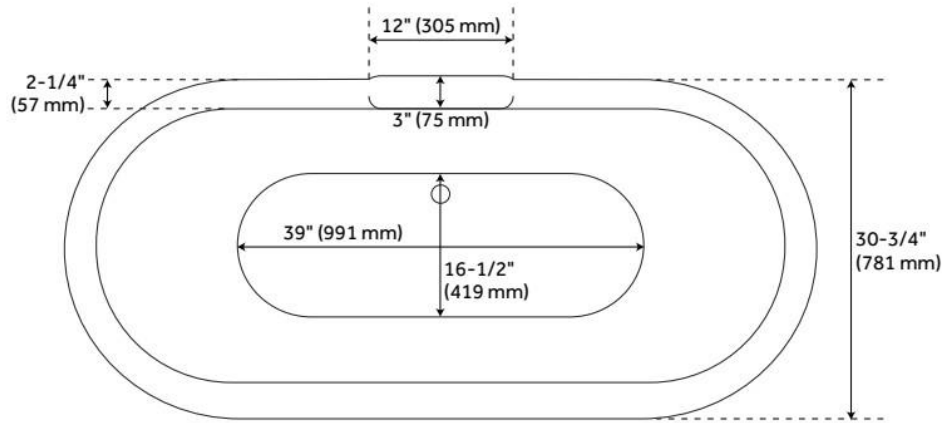

59" AUDREY ACRYLIC CLAWFOOT TUB - LION FEET

SKU: 946177-59

Code: SH475799, SH475800, SH475801, SH475802, SH479955, SH479954, SH479957, SH479956

FEATURES

Tub Material: Acrylic
Product Finish: White
Shape: Oval
Tub Drain Placement: Offset
Drain Included: Optional
Water Depth to Overflow: 13-5/8"
Water Capacity (Gallons): 39
Built-In Adjusters: Yes
Tub Weight Uncrated (lbs): 115
Optional Accessory: 428473

LISTED ID: 510724, 510721, SH112093WH

ADDITIONAL FEATURES

- Formed of two acrylic sheets, partially filled with fiberglass and resin for added durability.

REVISED 6/19/2024

59" AUDREY ACRYLIC CLAWFOOT TUB - LION FEET

SKU: 946177-59

Code: SH475799, SH475800, SH475801, SH475802, SH479955, SH479954, SH479957, SH479956

REVISED 6/19/2024

EXTENDED POP-UP TUB DRAIN - SWIVEL HEAD - DAISY WHEEL OVERFLOW - 1-1/2" TUBING

SKU: 946608

FEATURES

LISTED ID: 510721, 510720, 510729, 510724

- Product is a Signature Hardware exclusive design.
- Overflow head swivels for use on most tubs, including those with a slanted wall.
- Adjustable overflow can be used on double wall tubs.
- Made from solid brass materials.
- 1-5/16" Thread length dimensions: 27-1/4" L drain pipe, 39-1/8" H overflow pipe. Accommodates tub walls up to 7/8" thick at overflow.
- 2-3/8" thread length dimensions: 27-1/4" L drain pipe, 39-1/8" H overflow pipe. Accommodates tub walls up to 1-3/4" thick at overflow.
- 2-15/16" thread length dimensions: 27-1/4" L drain pipe, 39-1/8" H overflow pipe. Accommodates tub walls up to 2-1/2" thick at overflow.
- 3-11/16" thread length dimensions: 27-1/4" L drain pipe, 39-1/8" H overflow pipe. Accommodates tub walls up to 3-3/8" thick at overflow.
- 4-1/4" thread length dimensions: 27-1/4" L drain pipe, 39-1/8" H overflow pipe. Accommodates tub walls up to 3-3/4" thick at overflow.