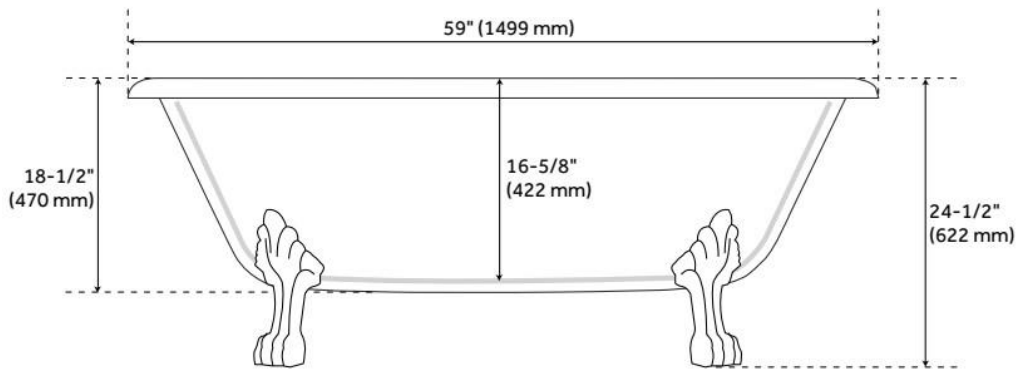

59" AUDREY ACRYLIC CLAWFOOT TUB - LION FEET

SKU: 946177-59

Code: SH475799, SH475800, SH475801, SH475802, SH479955, SH479954, SH479957, SH479956

REVISED 6/19/2024