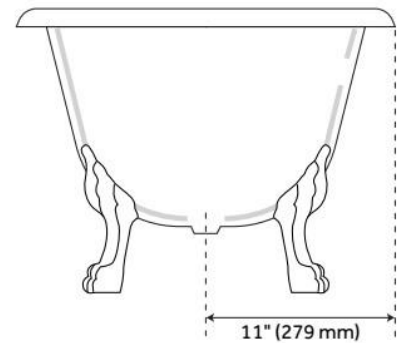

59" AUDREY ACRYLIC CLAWFOOT TUB - LION FEET

SKU: 946177-59

Code: SH475799, SH475800, SH475801, SH475802, SH479955, SH479954, SH479957, SH479956

FEATURES

Tub Material: Acrylic
Product Finish: White
Shape: Oval
Tub Drain Placement: Offset
Drain Included: Optional
Water Depth to Overflow: 13-5/8"
Water Capacity (Gallons): 39
Built-In Adjusters: Yes
Tub Weight Uncrated (lbs): 115
Optional Accessory: 428473

LISTED ID: 510724, 510721, SH112093WH

ADDITIONAL FEATURES

- Formed of two acrylic sheets, partially filled with fiberglass and resin for added durability.

REVISED 6/19/2024

59" AUDREY ACRYLIC CLAWFOOT TUB - LION FEET

SKU: 946177-59

Code: SH475799, SH475800, SH475801, SH475802, SH479955, SH479954, SH479957, SH479956

REVISED 6/19/2024

EXTENDED POP-UP TUB DRAIN - SWIVEL HEAD - DAISY WHEEL OVERFLOW - 1-1/2" TUBING

SKU: 946608

FEATURES

LISTED ID: 510721, 510720, 510729, 510724

- Product is a Signature Hardware exclusive design.
- Overflow head swivels for use on most tubs, including those with a slanted wall.
- Adjustable overflow can be used on double wall tubs.
- Made from solid brass materials.
- 1-5/16" Thread length dimensions: 27-1/4" L drain pipe, 39-1/8" H overflow pipe. Accommodates tub walls up to 7/8" thick at overflow.
- 2-3/8" thread length dimensions: 27-1/4" L drain pipe, 39-1/8" H overflow pipe. Accommodates tub walls up to 1-3/4" thick at overflow.
- 2-15/16" thread length dimensions: 27-1/4" L drain pipe, 39-1/8" H overflow pipe. Accommodates tub walls up to 2-1/2" thick at overflow.
- 3-11/16" thread length dimensions: 27-1/4" L drain pipe, 39-1/8" H overflow pipe. Accommodates tub walls up to 3-3/8" thick at overflow.
- 4-1/4" thread length dimensions: 27-1/4" L drain pipe, 39-1/8" H overflow pipe. Accommodates tub walls up to 3-3/4" thick at overflow.