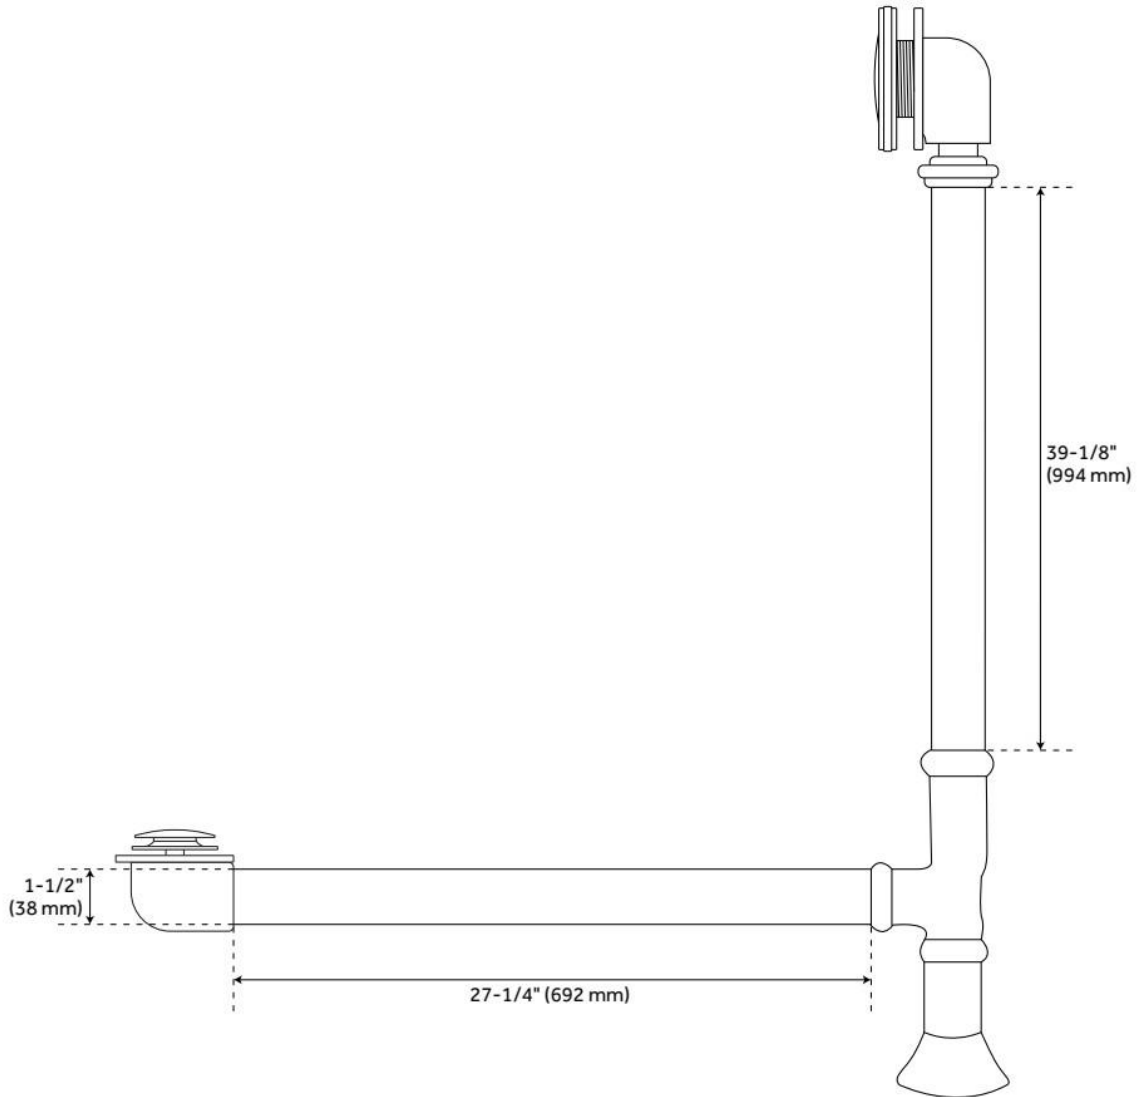

59" AUDREY ACRYLIC CLAWFOOT TUB - LION FEET

SKU: 946177-59

Code: SH475799, SH475800, SH475801, SH475802, SH479955, SH479954, SH479957, SH479956

FEATURES

Tub Material: Acrylic
Product Finish: White
Shape: Oval
Tub Drain Placement: Offset
Drain Included: Optional
Water Depth to Overflow: 13-5/8"
Water Capacity (Gallons): 39
Built-In Adjusters: Yes
Tub Weight Uncrated (lbs): 115
Optional Accessory: 428473

FEATURES

LISTED ID: 510721, 510720, 510729, 510724

- Product is a Signature Hardware exclusive design.
- Overflow head swivels for use on most tubs, including those with a slanted wall.
- Adjustable overflow can be used on double wall tubs.
- Made from solid brass materials.
- 1-5/16" Thread length dimensions: 27-1/4" L drain pipe, 39-1/8" H overflow pipe. Accommodates tub walls up to 7/8" thick at overflow.
- 2-3/8" thread length dimensions: 27-1/4" L drain pipe, 39-1/8" H overflow pipe. Accommodates tub walls up to 1-3/4" thick at overflow.
- 2-15/16" thread length dimensions: 27-1/4" L drain pipe, 39-1/8" H overflow pipe. Accommodates tub walls up to 2-1/2" thick at overflow.
- 3-11/16" thread length dimensions: 27-1/4" L drain pipe, 39-1/8" H overflow pipe. Accommodates tub walls up to 3-3/8" thick at overflow.
- 4-1/4" thread length dimensions: 27-1/4" L drain pipe, 39-1/8" H overflow pipe. Accommodates tub walls up to 3-3/4" thick at overflow.

REVISED 6/17/2024

EXTENDED POP-UP TUB DRAIN - SWIVEL HEAD - DAISY WHEEL OVERFLOW - 1-1/2" TUBING

SKU: 946608

Code: SH439810, SH439814, SH438544, SH438550, SH439809, SH439797, SH439791, SH439804, SH439800, SH439818, SH439793, SH438545, SH438546, SH439817, SH439803, SH439799, SH439815, SH439801, SH439792, SH439802, SH439806, SH438547, SH439795, SH439819, SH439811, SH439812, SH438548, SH439808, SH439805, SH439796, SH439794, SH438549, SH439813, SH439807, SH439816