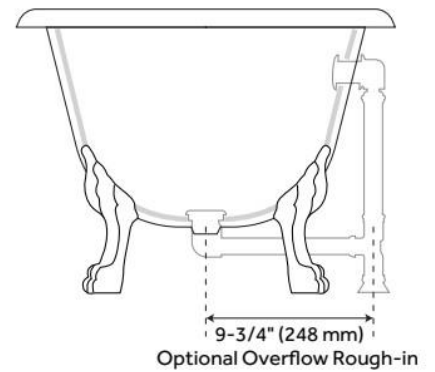

59" AUDREY ACRYLIC CLAWFOOT TUB - LION FEET

SKU: 946177-59

Code: SH475799, SH475800, SH475801, SH475802, SH479955, SH479954, SH479957, SH479956

FEATURES

Tub Material: Acrylic
Product Finish: White
Shape: Oval
Tub Drain Placement: Offset
Drain Included: Optional
Water Depth to Overflow: 13-5/8"
Water Capacity (Gallons): 39
Built-In Adjusters: Yes
Tub Weight Uncrated (lbs): 115
Optional Accessory: 428473

LISTED ID: 510724, 510721, SH112093WH

ADDITIONAL FEATURES

- Formed of two acrylic sheets, partially filled with fiberglass and resin for added durability.

REVISED 6/19/2024

59" AUDREY ACRYLIC CLAWFOOT TUB - LION FEET

SKU: 946177-59

Code: SH475799, SH475800, SH475801, SH475802, SH479955, SH479954, SH479957, SH479956

REVISED 6/19/2024

EXTENDED POP-UP TUB DRAIN - SWIVEL HEAD - DAISY WHEEL OVERFLOW - 1-1/2" TUBING

SKU: 946608

FEATURES

LISTED ID: 510721, 510720, 510729, 510724

- Product is a Signature Hardware exclusive design.
- Overflow head swivels for use on most tubs, including those with a slanted wall.
- Adjustable overflow can be used on double wall tubs.
- Made from solid brass materials.
- 1-5/16" Thread length dimensions: 27-1/4" L drain pipe, 39-1/8" H overflow pipe. Accommodates tub walls up to 7/8" thick at overflow.
- 2-3/8" thread length dimensions: 27-1/4" L drain pipe, 39-1/8" H overflow pipe. Accommodates tub walls up to 1-3/4" thick at overflow.
- 2-15/16" thread length dimensions: 27-1/4" L drain pipe, 39-1/8" H overflow pipe. Accommodates tub walls up to 2-1/2" thick at overflow.
- 3-11/16" thread length dimensions: 27-1/4" L drain pipe, 39-1/8" H overflow pipe. Accommodates tub walls up to 3-3/8" thick at overflow.
- 4-1/4" thread length dimensions: 27-1/4" L drain pipe, 39-1/8" H overflow pipe. Accommodates tub walls up to 3-3/4" thick at overflow.