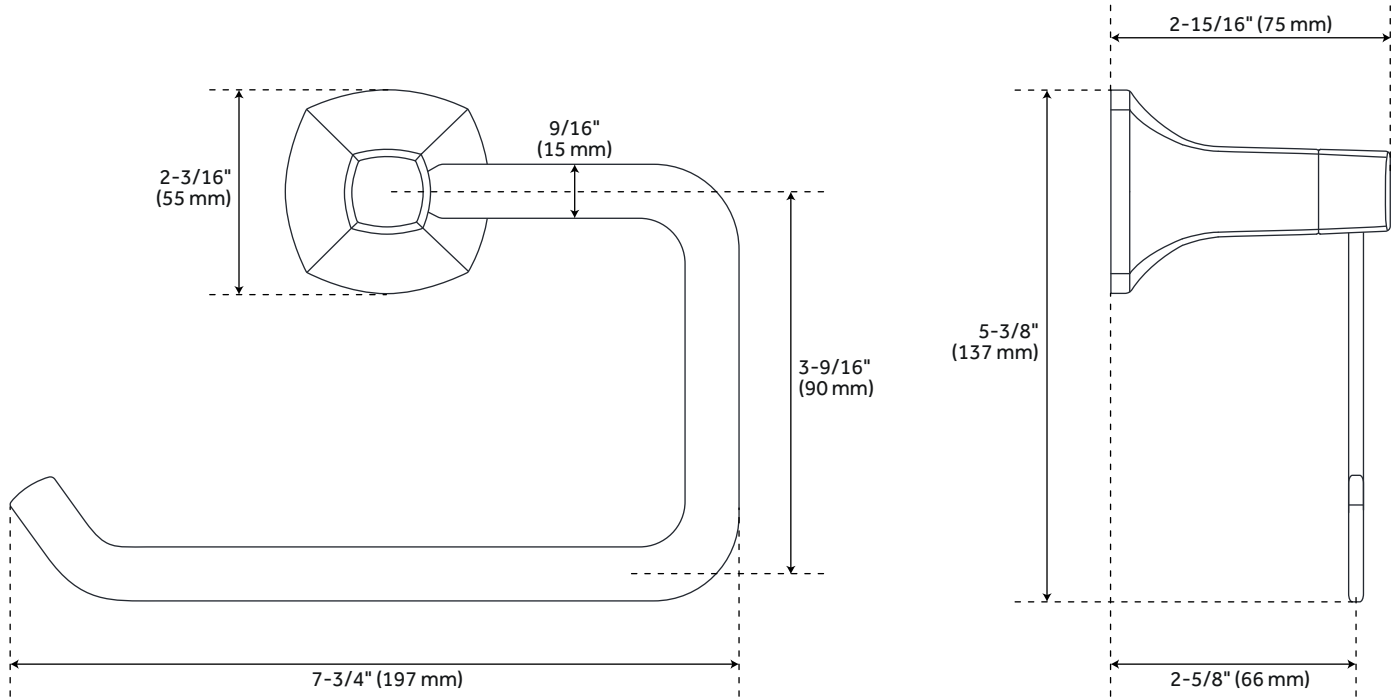

SEFINA TOWEL RING

SKU: 953992
Code: SHSFTR

FEATURES

Material: Metal
Length: 7-3/4"
Height: 5-3/8"
Depth: 2-15/16"
Mounting Hardware Included: Yes
Mounting Hardware Concealed: Yes
Assembly Required: No
Weight: 1

REVISED 3/25/2024

SEFINA TOWEL RING

SKU: 953992
Code: SHSFTR

ADDITIONAL FEATURES

- Metal construction for ultimate strength and durability.

REVISED 3/25/2024

SEFINA TOWEL RING

All dimensions and specifications are nominal and may vary. Use actual products for accuracy in critical situations.