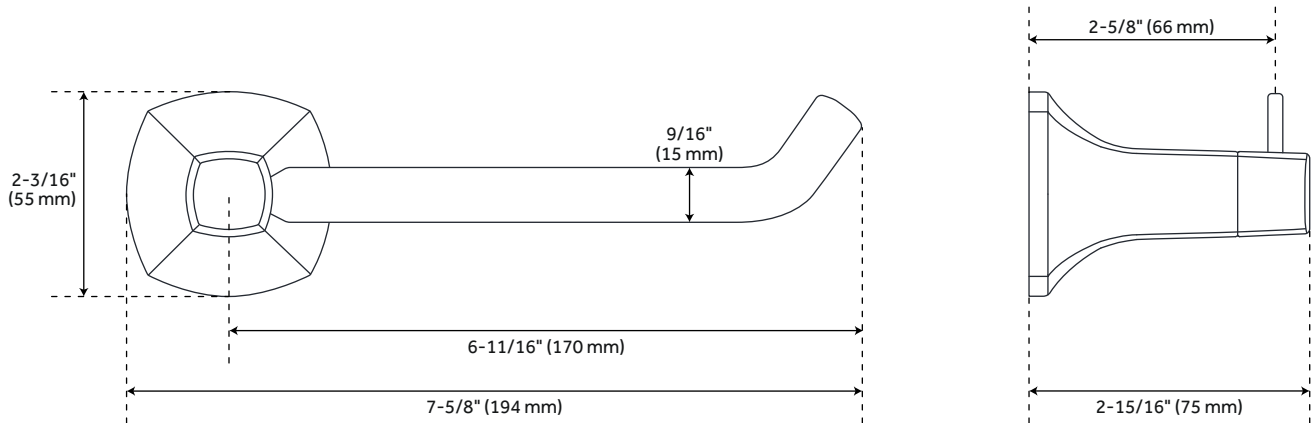

SEFINA TOILET PAPER HOLDER

All dimensions and specifications are nominal and may vary. Use actual products for accuracy in critical situations.