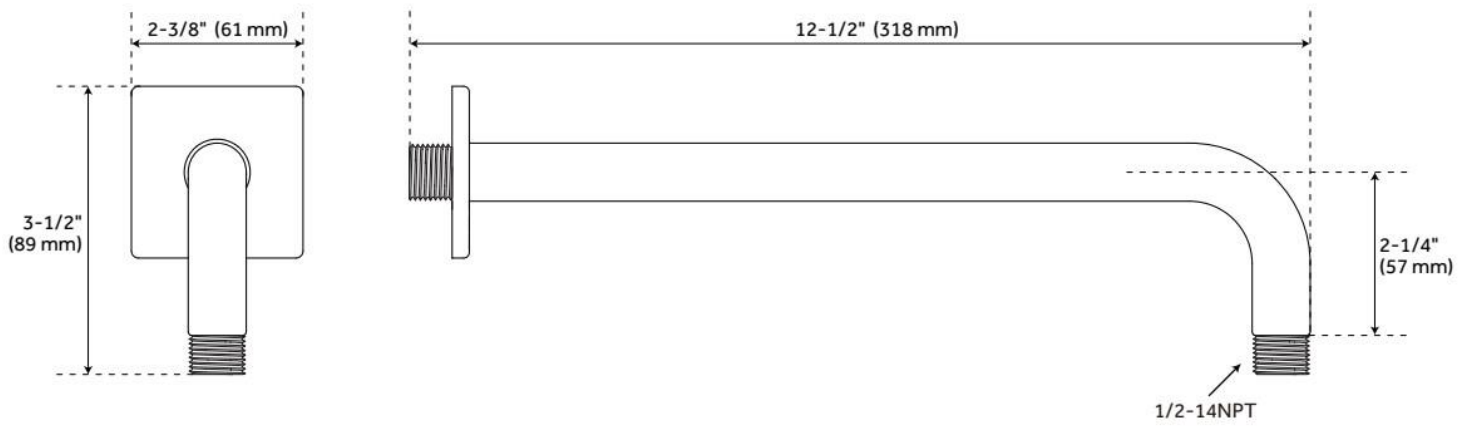

MODERN SHOWER ARM

SKU: 953989
Code: SHRSA124

FEATURES

Material: Metal

ASME A112.18.1/CSA B125.1, Massachusetts Accepted, LISTED ID: SHRSA124XX

ADDITIONAL FEATURES

- Metal construction for ultimate strength and durability.
- Escutcheon included.

REVISED 5/24/2024

MODERN SHOWER ARM

SKU: 953989
Code: SHRSA124

REVISED 5/24/2024