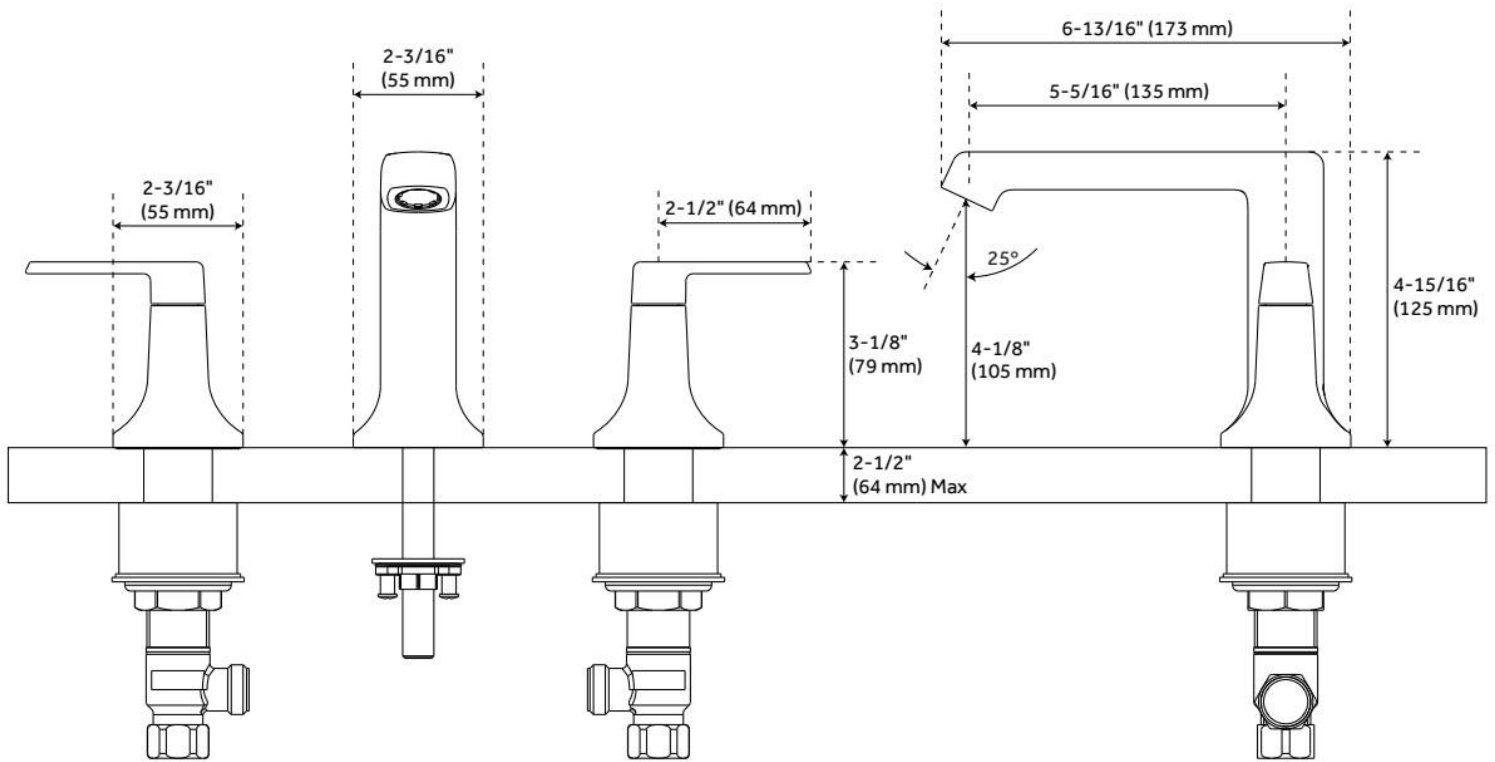

## FEATURES

Material: Metal construction for strength and durability

Installation Type: Widespread

Flow Rate: 1.2 gpm (4.5 L/min) @ 60 psi

Cartridge Type: Ceramic Disc

Swivel Spout: No

Drain Type: Metal push-pop with overflow

## ADDITIONAL FEATURES

- Metal construction for ultimate strength and durability.
- Drain is compatible with sinks that have an overflow hole.
- 3 hole installation with 8" centers.

REVISED 5/20/2024

# SEFINA WIDESPREAD BATHROOM FAUCET

SKU: 953982

Code: SHWSCSF807

REVISED 5/20/2024