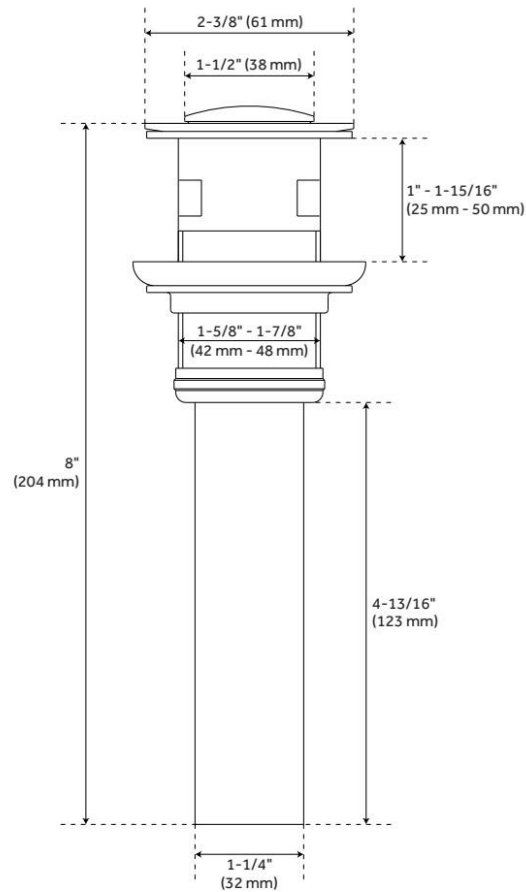

## FEATURES

Material: Metal construction for strength and durability

Installation Type: Widespread

Flow Rate: 1.2 gpm (4.5 L/min) @ 60 psi

Cartridge Type: Ceramic Disc

Swivel Spout: No

Drain Type: Metal push-pop with overflow

## ADDITIONAL FEATURES

- Metal construction for ultimate strength and durability.
- Drain is compatible with sinks that have an overflow hole.
- 3 hole installation with 8" centers.

REVISED 5/20/2024

# SEFINA WIDESPREAD BATHROOM FAUCET

SKU: 953982

Code: SHWSCSF807

REVISED 5/20/2024